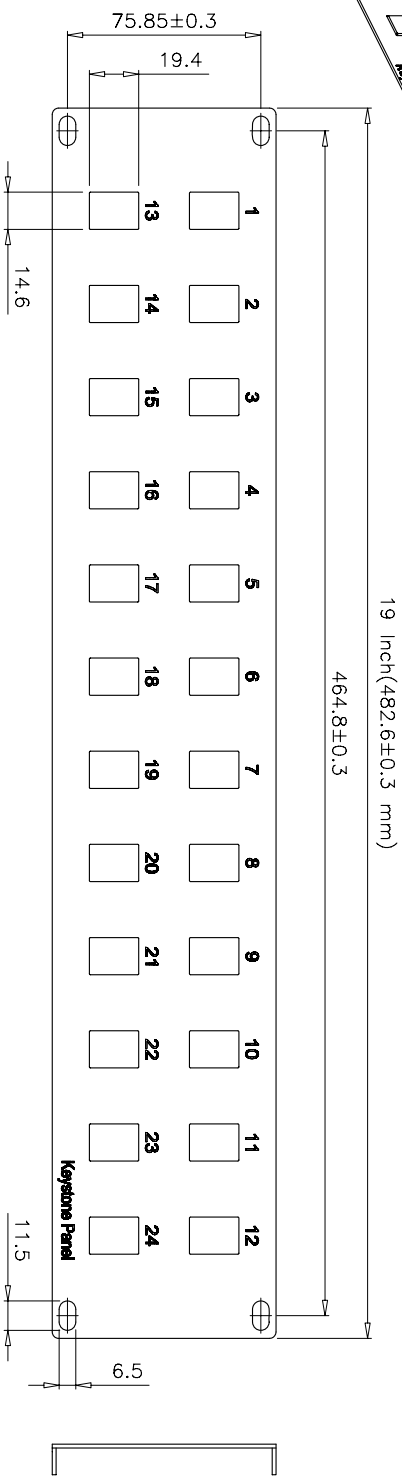

SCALE 1/4

Specification :

Material : SPCC, 1.5 mm thickness with Black color painted.
 1. Panel : SPCC, 1.5 mm thickness with Black color painted.

	DSGN	ITEM NO: BP01022221
	CHK	
UNIT	M/M	2U 24port Panel for Keystone Jack (w/o keystone jack) BLACK
SCALE	1/3	
DWG NO:	102222	