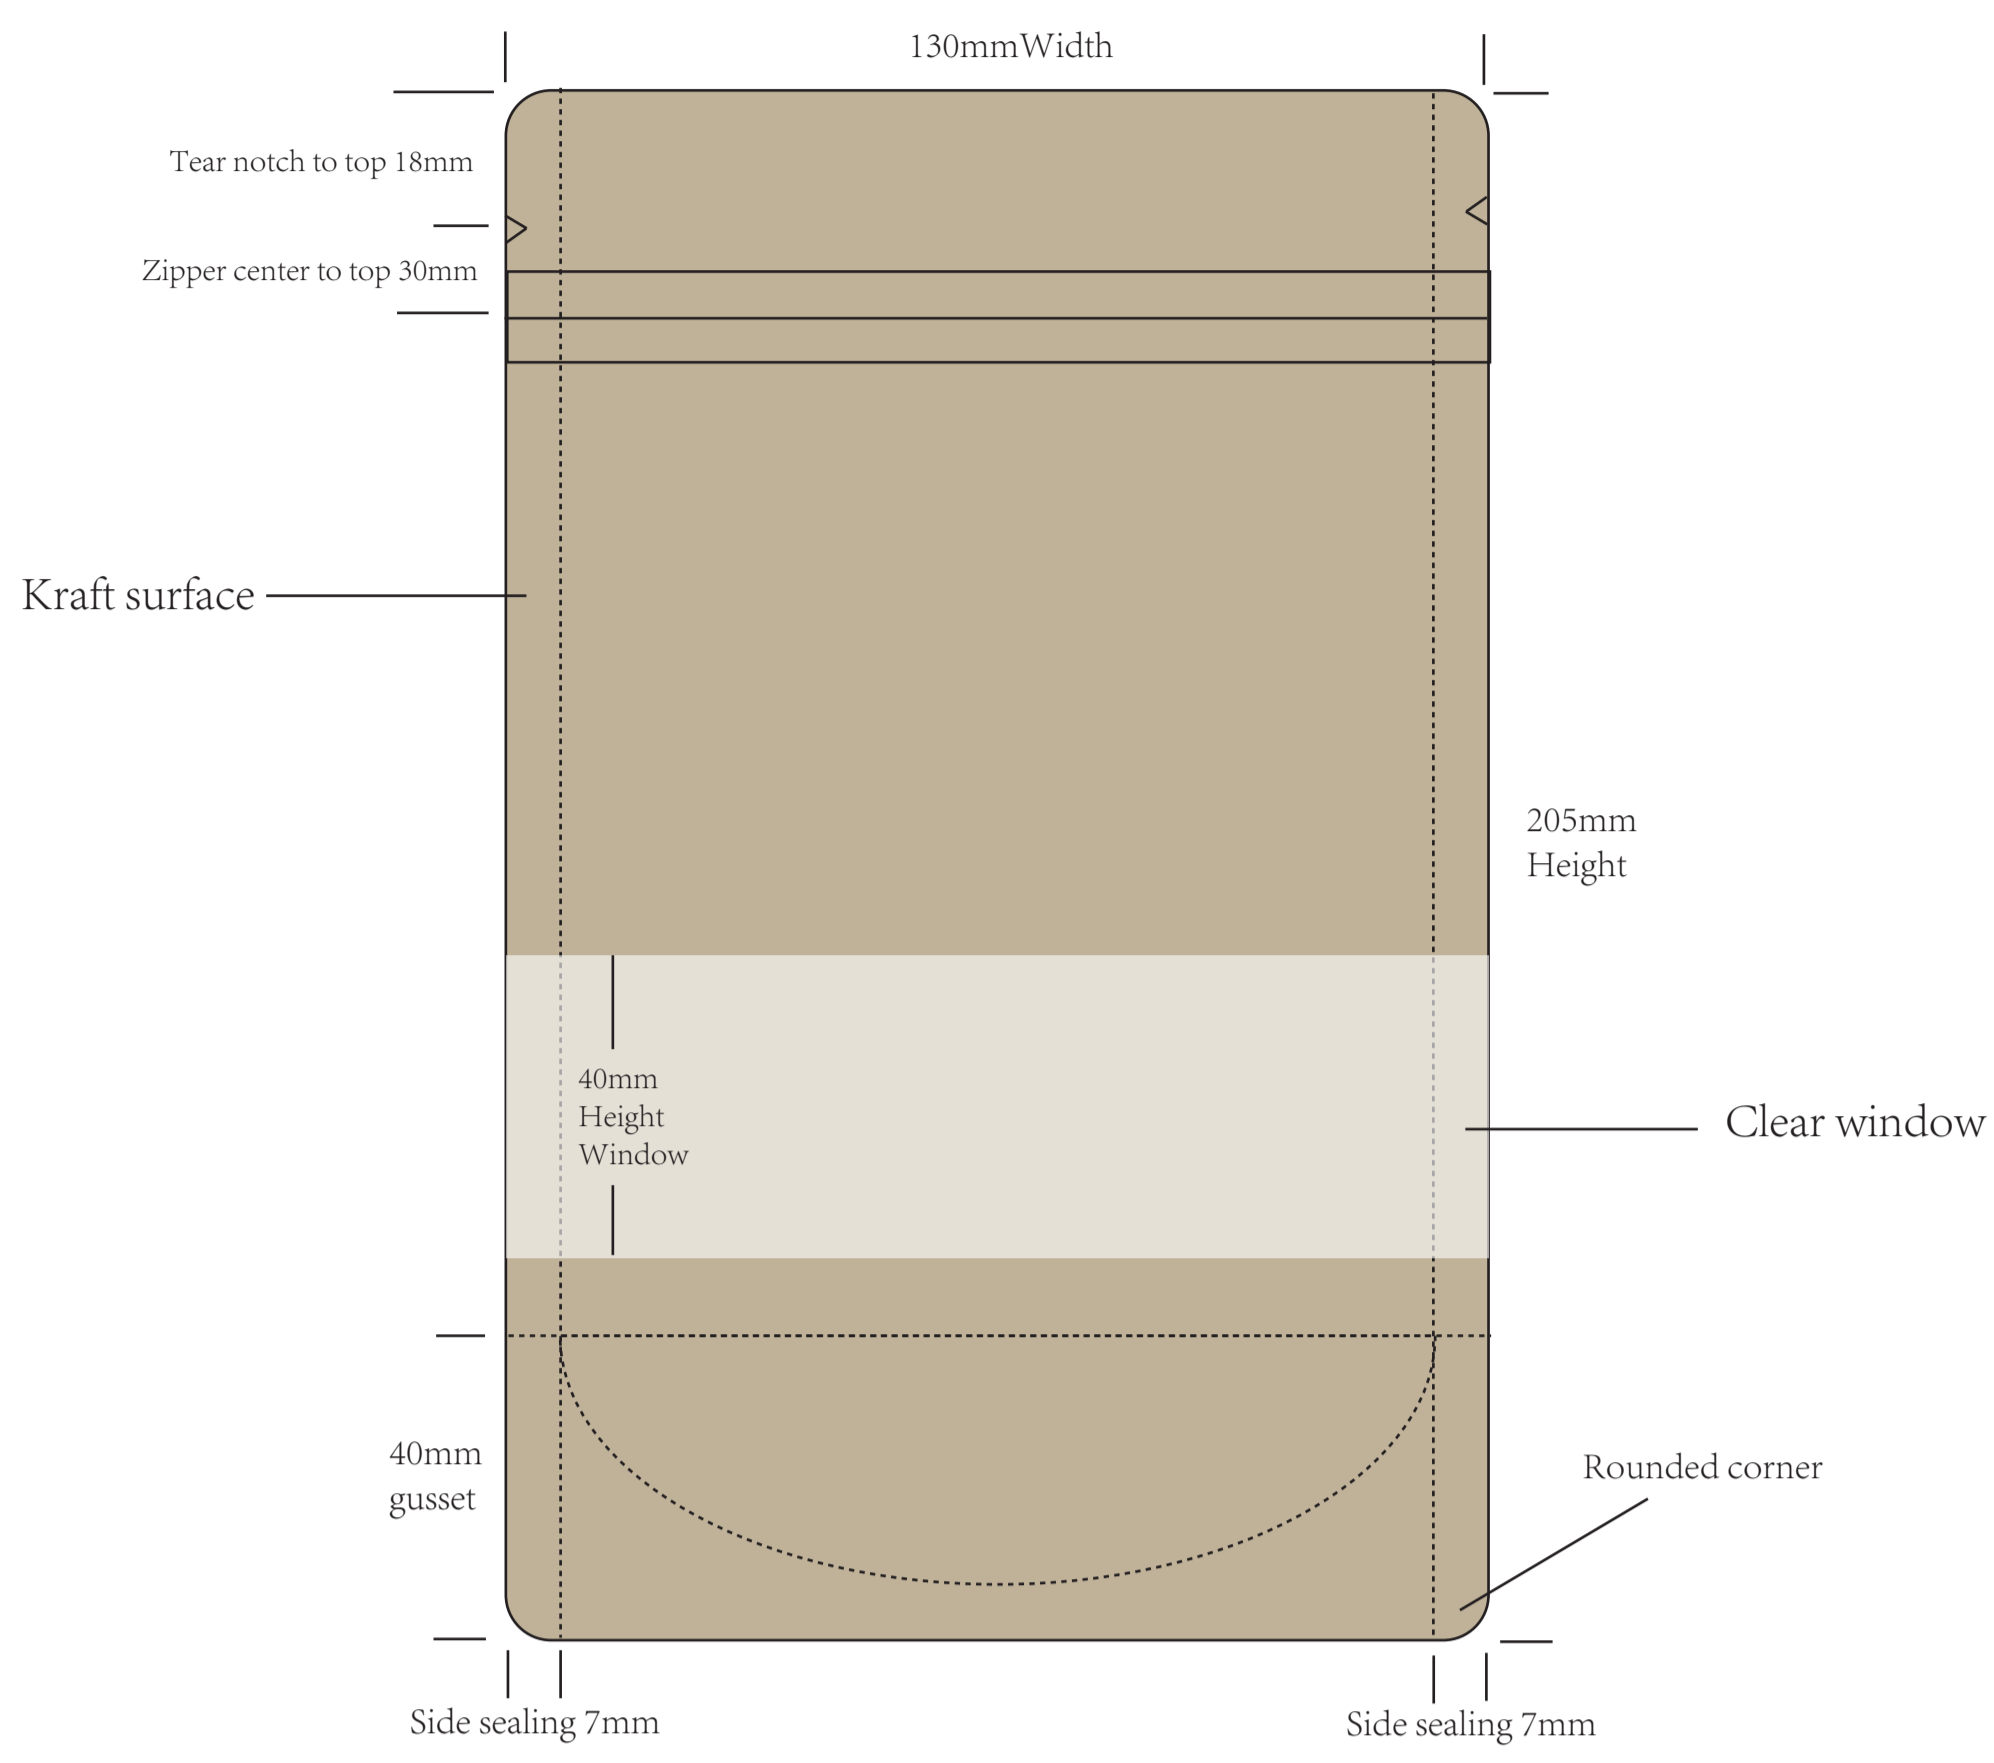

2. Stand up kraft bag with zipper & window

- stand up pouch
- Kraft paper/PET/PE
- Total: 140um

Size 1: 130mmWidth*205mmHeight*(40mm+40mm)Bottom gusset

Size 2: 150mmWidth*230mmHeight*(45mm+45mm)Bottom gusset

Size 3: 170mmWidth*295mmHeight*(50mm+50mm)Bottom gusset