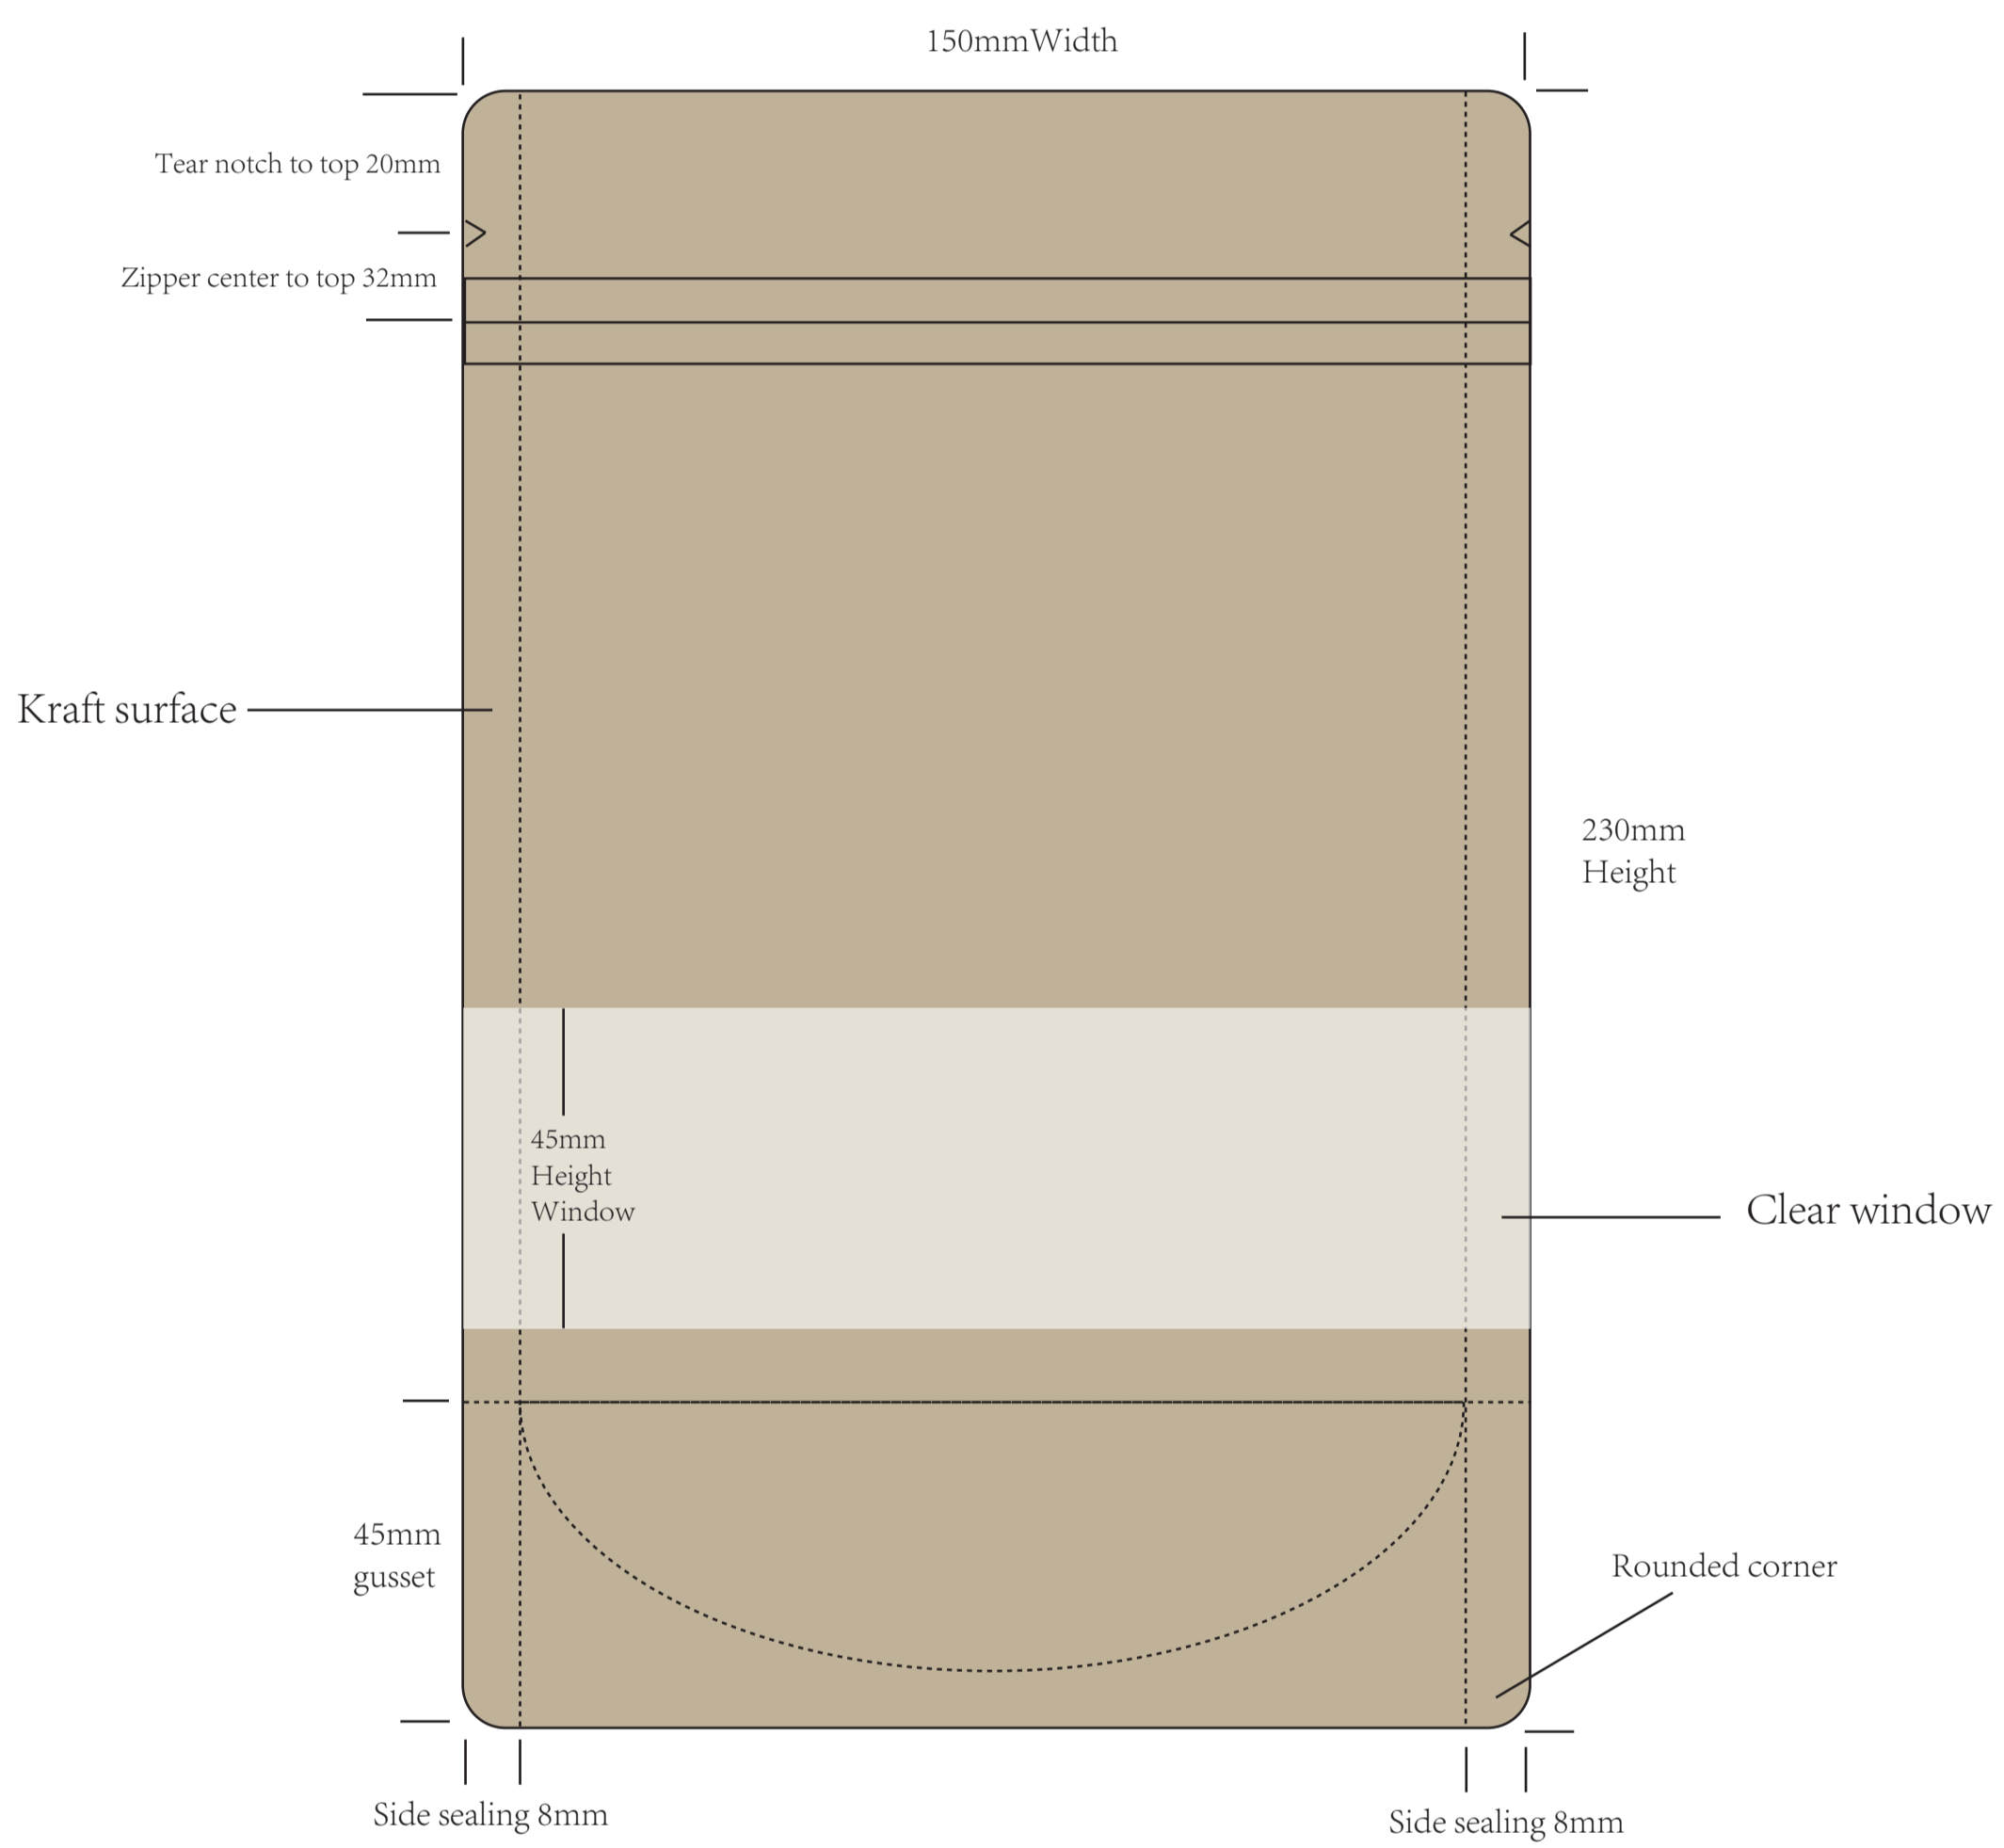

2. Stand up kraft bag with zipper & window

- stand up pouch
- Kraft paper/PET/PE
- Total: 140um

Size 1: 130mmWidth*205mmHeight*(40mm+40mm)Bottom gusset

Size 2: 150mmWidth*230mmHeight*(45mm+45mm)Bottom gusset

Size 3: 170mmWidth*295mmHeight*(50mm+50mm)Bottom gusset