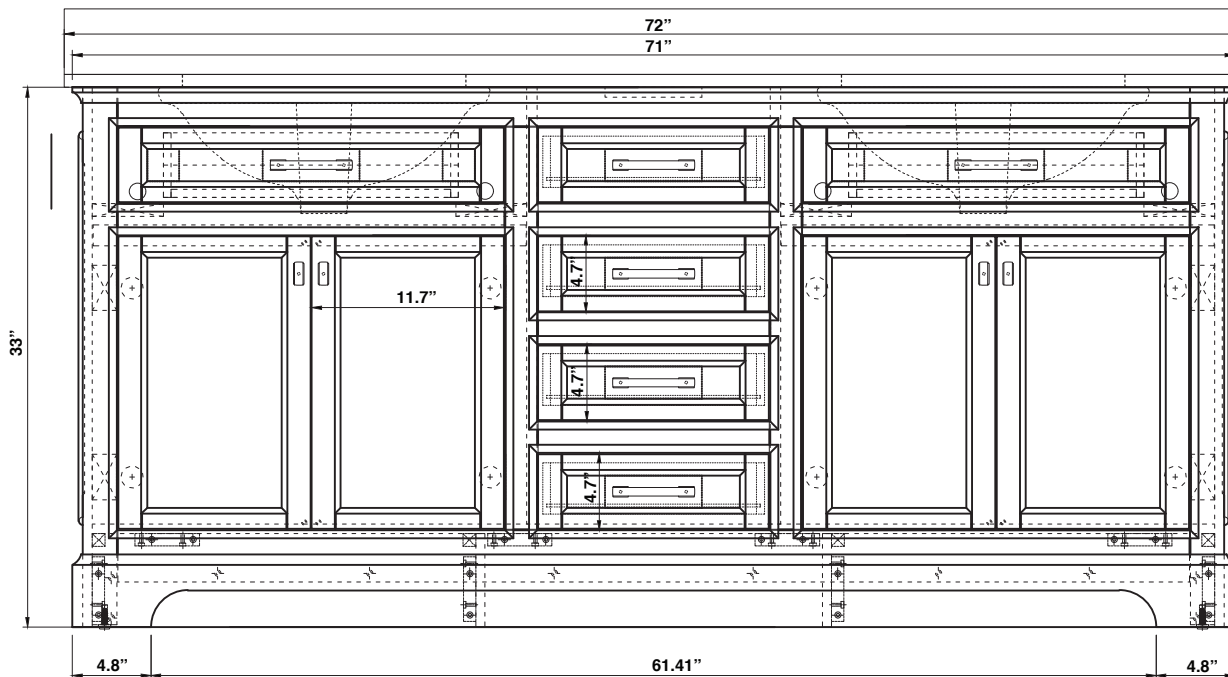

PHONE: (888) 487-4488 ext.2  
 EMAIL: CS@designelementusa.com  
 ADDRESS: 8715 Boston Pl  
 Rancho Cucamonga, CA 9130

**(Top View)**

**(Front View)**

**(Side View)**