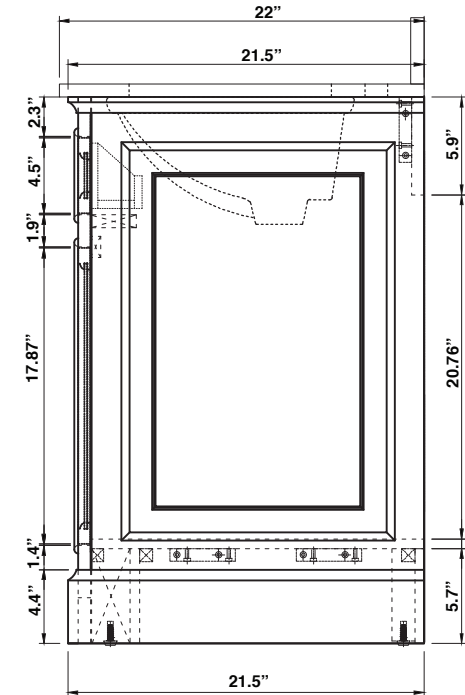

PHONE: (888) 487-4488 ext.2  
 EMAIL: CS@designelementusa.com  
 ADDRESS: 8715 Boston Pl  
 Rancho Cucamonga, CA 9130

**(Top View)**

**(Front View)**

**(Side View)**