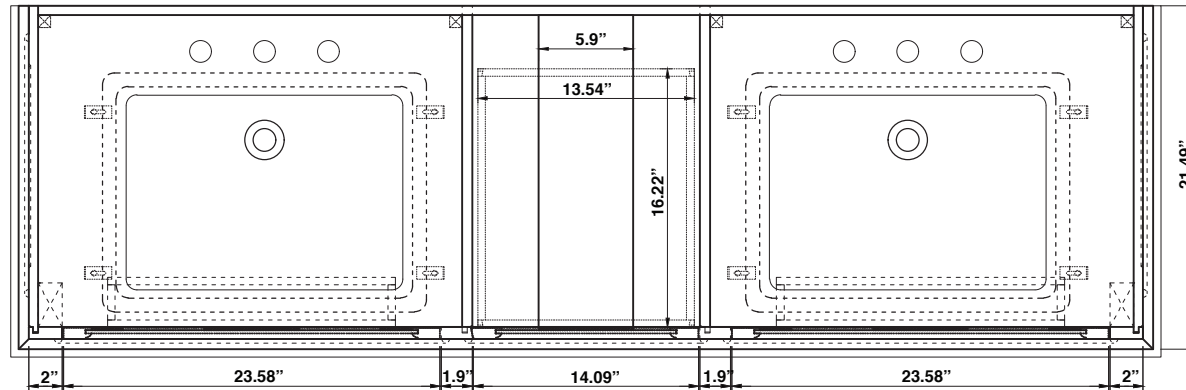

PHONE: (888) 487-4488 ext.2  
 EMAIL: CS@designelementusa.com  
 ADDRESS: 8715 Boston Pl  
 Rancho Cucamonga, CA 9130

**(Top View)**

**(Front View)**

**(Side View)**