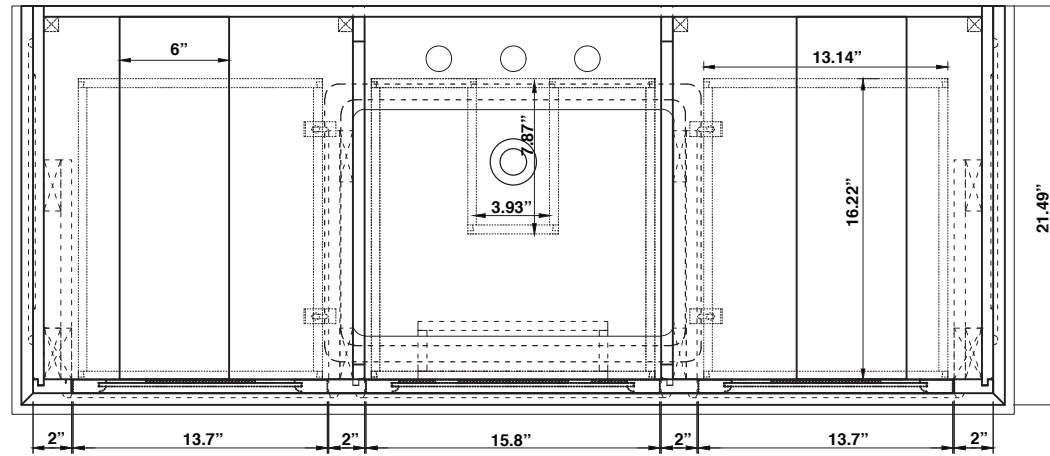

PHONE: (888) 487-4488 ext.2
EMAIL: CS@designelementusa.com
ADDRESS: 8715 Boston Pl
Rancho Cucamonga, CA 9130

(Top View)

(Front View)

(Side View)