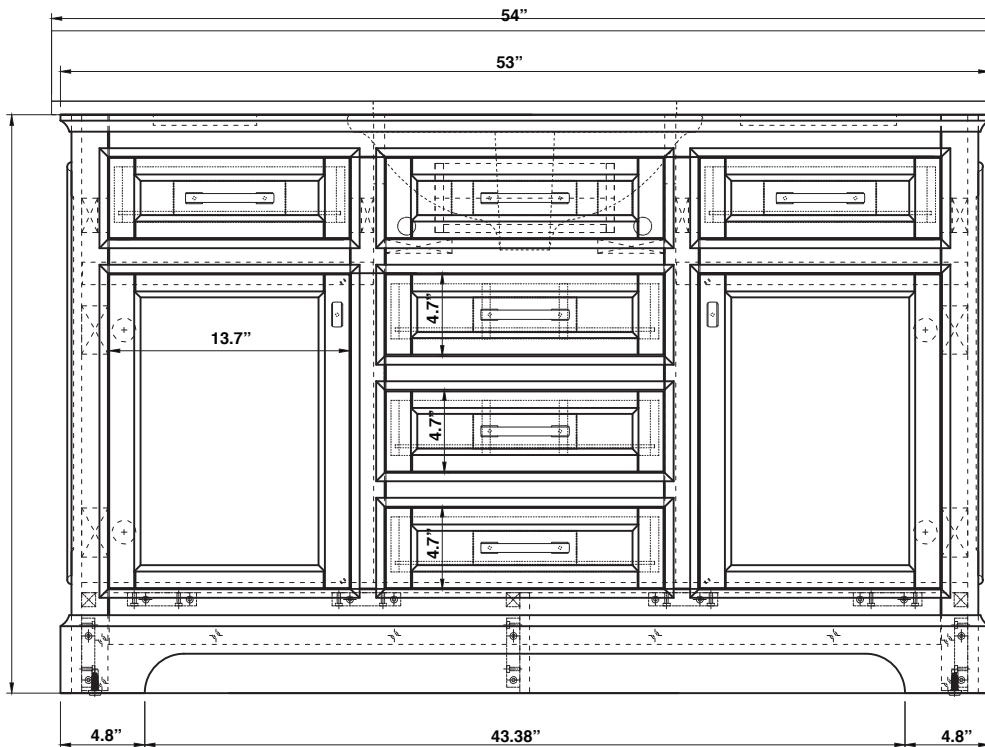

PHONE: (888) 487-4488 ext.2
EMAIL: CS@designelementusa.com
ADDRESS: 8715 Boston Pl
Rancho Cucamonga, CA 9130

(Top View)

(Front View)

(Side View)