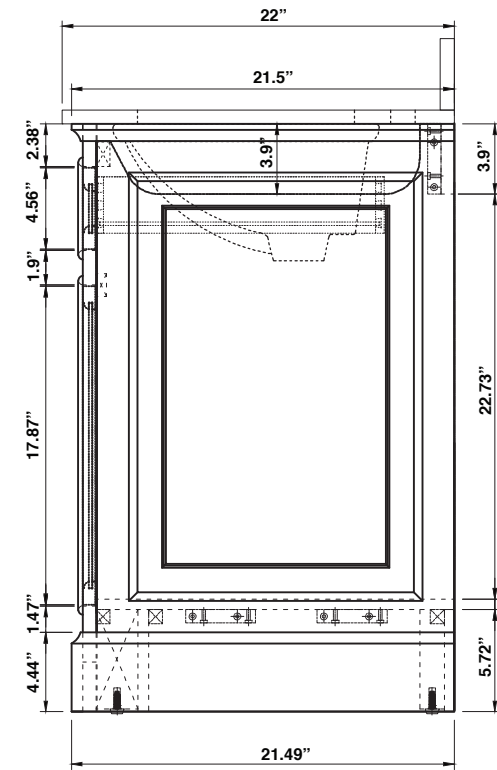

PHONE: (888) 487-4488 ext.2
EMAIL: CS@designelementusa.com
ADDRESS: 8715 Boston Pl
Rancho Cucamonga, CA 9130

(Top View)

(Front View)

(Side View)