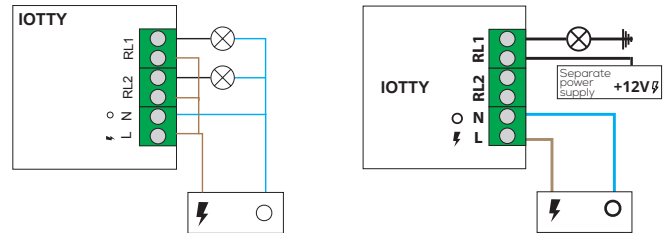

## TECHNICAL DATA

GENERAL

Product name	E2 PLUS Smart Switch
Model	E2PLUS
Gang number	2
Compliance	   <small>Type Approved Safety Regular Production Surveillance www.tuv.com ID 1111268836</small>
Manufacturer	Designed by iotty srl in Italy, Assembled in China

WIFI

Product compatibility	Wi-Fi 802.11 b/g/n/e/i, Wi-Fi direct (P2P)
Radio power	20dBm max
Wi-Fi version	WiFi 802.11
Wi-Fi	2.4GHz band

MECHANICAL

Input	230 Vac
Frequency	50 Hz
Current	Max 5A per output
Stand by power	<0.5W
Working temperature	da 0°C a +40°C
Neutral wire required	

ELECTRICAL CONNECTION SCHEME

Our switches need a 3-wire installation without any hubs or external units. Users can enjoy a simple installation experience.

Main power supply 230 Vac  
 ⚡ = Live/power  
 ○ = Neutral  
 ⊗ = Load/lamp  
 ⊕ = Ground