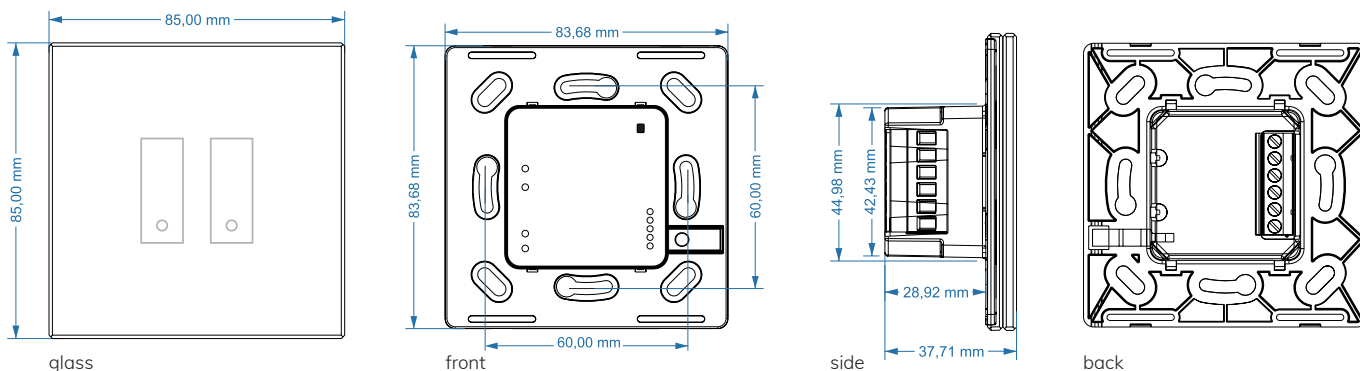

TECHNICAL DATA