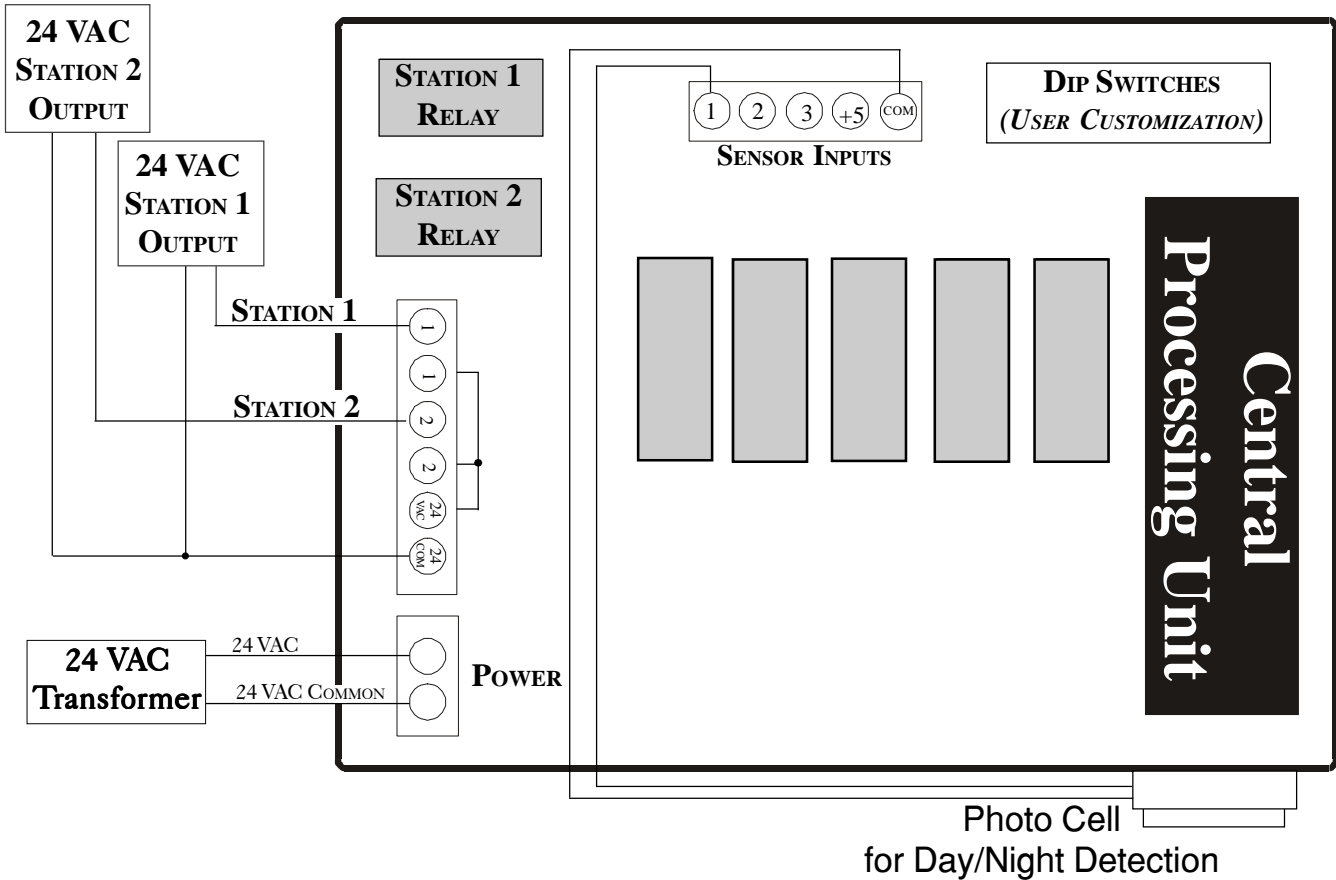

Mini-Mist

MINI-MIST SPECIFICATIONS

- ◆ PROGRAMMING
FRONT PANEL TOGGLE SWITCHES
- ◆ STATION MISTING OR IRRIGATION
TWO STATIONS
- ◆ OUTPUT SWITCHES
CENTER OFF, AUTOMATIC, MANUAL
- ◆ NIGHT/DAY DETECTION
PHOTO CELL
CENTER OFF, AUTOMATIC, MANUAL
- ◆ NIGHT MISTING ADJUSTMENTS
AUTOMATIC
- ◆ MISTING AND/OR IRRIGATION
OUTPUT USER SELECTABLE

- ◆ IRRIGATION START/STOP TIME
PROGRAM START AND STOP SETTINGS
- ◆ ALTERNATE DAY IRRIGATION
CHOOSE EVERY DAY, EVERY OTHER DAY, OR EVERY THIRD DAY
- ◆ MISTING START/STOP TIME
PROGRAM START AND STOP SETTINGS
- ◆ MISTING RUN AND WAIT TIMES
USER SELECTABLE
- ◆ IRRIGATION RUN TIME AND REPEAT
REPEATS UP TO 4 TIMES A DAY
- ◆ DIGITAL READOUT
HIGH VISIBILITY LCD

- ◆ 24-HOUR CLOCK
ON BOARD FULLY DIGITAL
- ◆ ENCLOSURE
NON-METALLIC, WEATHERPROOF, CLEAR COVER, LOCKABLE
- ◆ LIGHTED OUTPUT INDICATORS
HIGH INTENSITY LED
- ◆ VOLTAGE INPUT/OUTPUT
24 VAC
- ◆ PHYSICAL SIZE
5.5" W x 5.5" H x 5.5" D

◆ TWO PROGRAMMABLE STATIONS

◆ NIGHT DETECTION SENSOR

◆ IRRIGATION SAME CYCLE REPEAT FUNCTION

◆ INTERNAL 24-HOUR TIME CLOCK

26111 Ynez Road, C-4 ♦ Temecula, CA 92591 ♦ U.S.A.
 ♦ 951.296.3340 ♦ Fax 951.296.3350
 ♦ www.microgrow.com