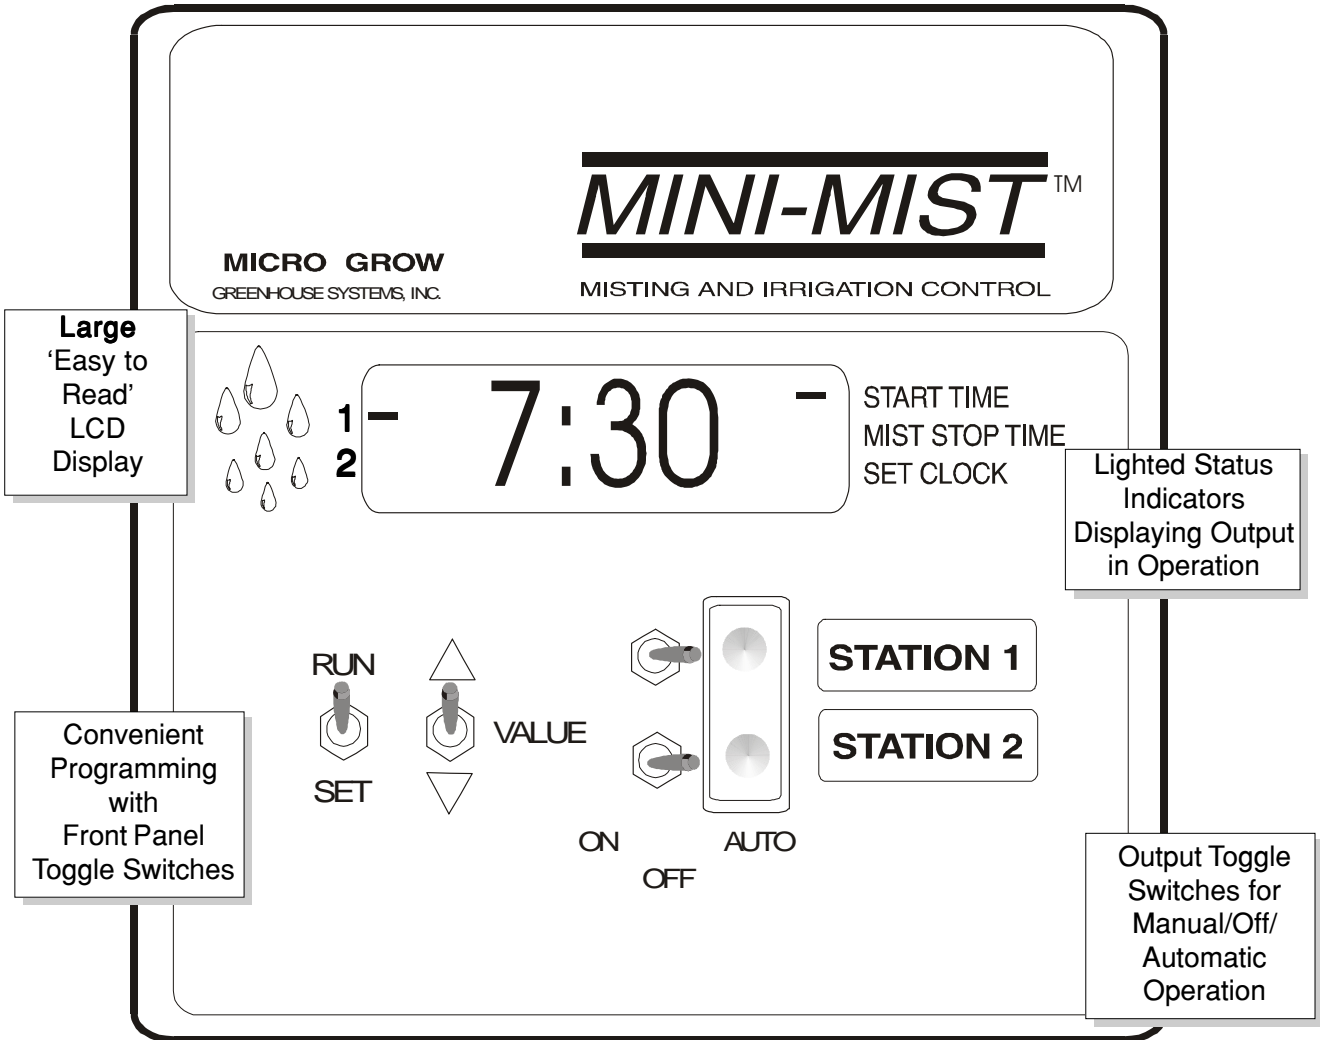

Mini-Mist

◆ PRECISE GREENHOUSE PROPAGATION MISTING & IRRIGATION

◆ TWO PROGRAMMABLE STATIONS

◆ NIGHT DETECTION SENSOR

◆ IRRIGATION SAME CYCLE REPEAT FUNCTION

◆ INTERNAL 24-HOUR TIME CLOCK