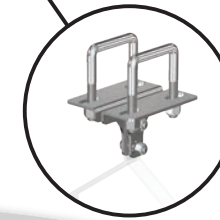

3 Hanging Options