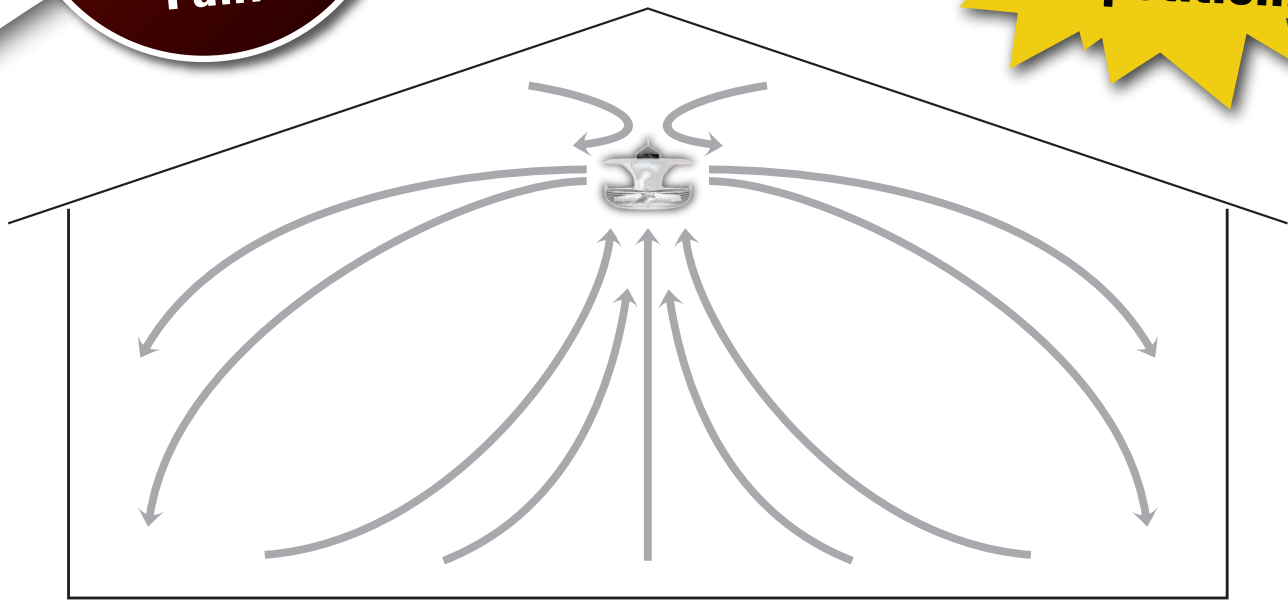

**3-Year
Warranty on
the ENTIRE
Fan!**

**Priced
25% Less
than the
Competition!**