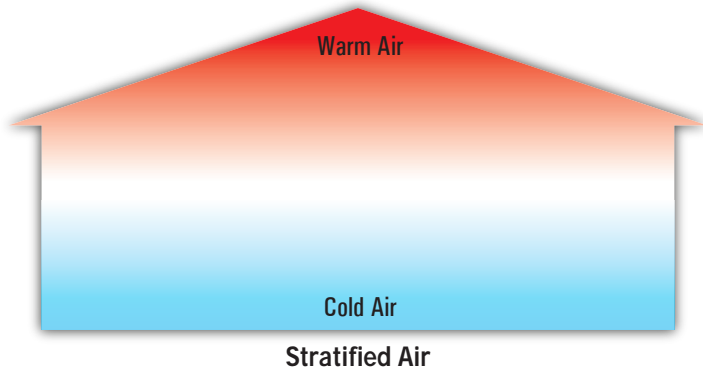

JD360

Destratification Fan

J&D
Manufacturing

JD360 Destratifier

What is Stratified Air?

Stratified air, or thermal stratification is different air in different vertical locations in an enclosed environment. Stratified air occurs when heavy, cool, dense air sinks to ground level, while warm, light, thin air floats and lingers at the top of the building. Not much air mixing is going on when air is stratified.

J&D's JD360 Destratifier fan creates low-air-speed vertical air movement providing a comfortable and uniform environment.

Benefits of destratifying air with the JD360

COMFORTABLE & HEALTHY ENVIRONMENT

Uniform temperature throughout & limit moisture condensation