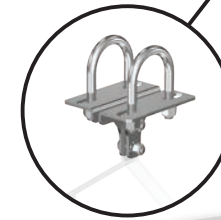

3 Hanging Options