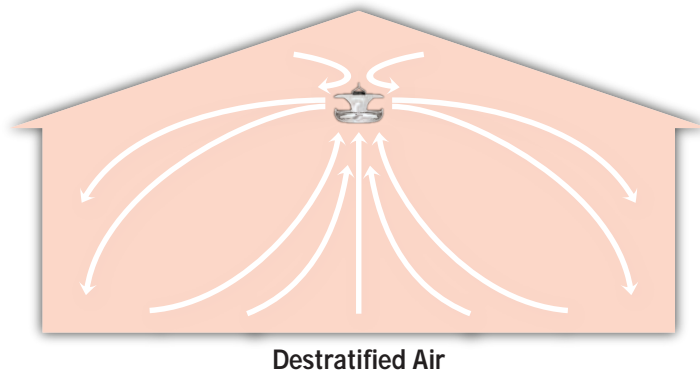

JD360

Destratification Fan

J&D
Manufacturing

JD360 Destratifier

What is Stratified Air?

Stratified air, or thermal stratification is different air in different vertical locations in an enclosed environment. Stratified air occurs when heavy, cool, dense air sinks to ground level, while warm, light, thin air floats and lingers at the top of the building. Not much air mixing is going on when air is stratified.

J&D's JD360 Destratifier fan creates low-air-speed vertical air movement providing a comfortable and uniform environment.

Benefits of destratifying air with the JD360

COMFORTABLE & HEALTHY ENVIRONMENT

Uniform temperature throughout & limit moisture condensation