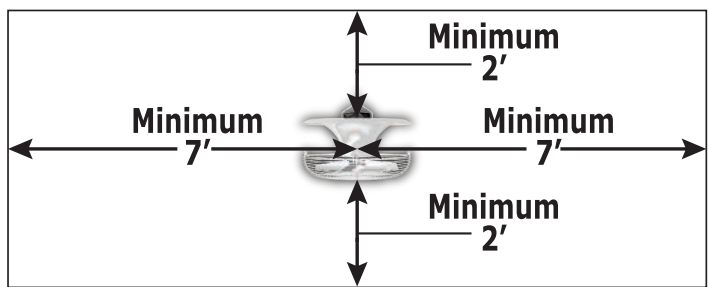

- Precisely contoured blades for efficient air movement
- Corrosion resistant cast aluminum hub

**3-Year
Warranty on
the ENTIRE
Fan!**

**Priced
25% Less
than the
Competition!**

Part#	Size	Ph	Spd	FPM @ Cone	Drive	Prop
Single Phase						
JD360	18"	1	1	1,790	Direct	6-Ply
Optional Mounting Brackets						
HK222	Mounting Bracket for 2" OD Round Pipe					
HK223	Mounting Bracket for 2" OD Square Pipe					