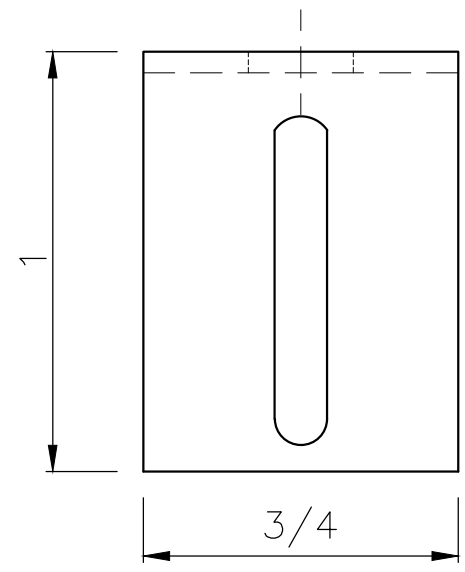

PART NAME:
NON DRIP SPACER FOR FIBERGLASS & LEXAN

LOADING

PART NO:

09970040

TOP VIEW

ISOMETRIC VIEW

SIDE VIEW

FRONT VIEW

0.027#

SCALE: NOTED
DATE: 11-02-06
DRAWN BY: AGM
APPROVED: JDM

REV: -
-
PART NAME:
NON DRIP SPACER FOR FIBERGLASS & LEXAN

CONLEY'S MFG. AND SALES

CUT SIZE:
3/4 X 2 3/8 X 18GA. GALV.
PART NO:
09970040