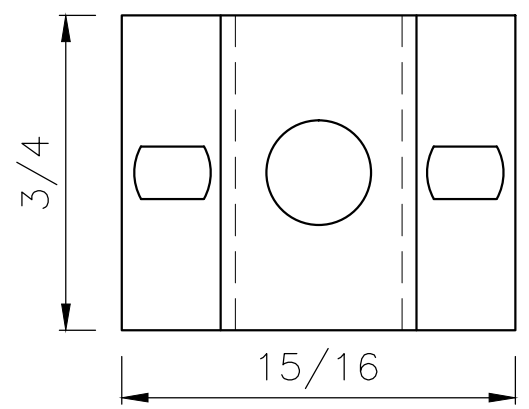

PART NAME:
NON DRIP SPACER FOR FIBERGLASS & LEXAN

LOADING

PART NO:

09970040

TOP VIEW

ISOMETRIC VIEW

SIDE VIEW

FRONT VIEW

0.027#

SCALE: NOTED
DATE: 11-02-06
DRAWN BY: AGM
APPROVED: JDM

REV: -
-
PART NAME:
NON DRIP SPACER FOR FIBERGLASS & LEXAN

CONLEY'S MFG. AND SALES

CUT SIZE:
3/4 X 2 3/8 X 18GA. GALV.
PART NO:
09970040