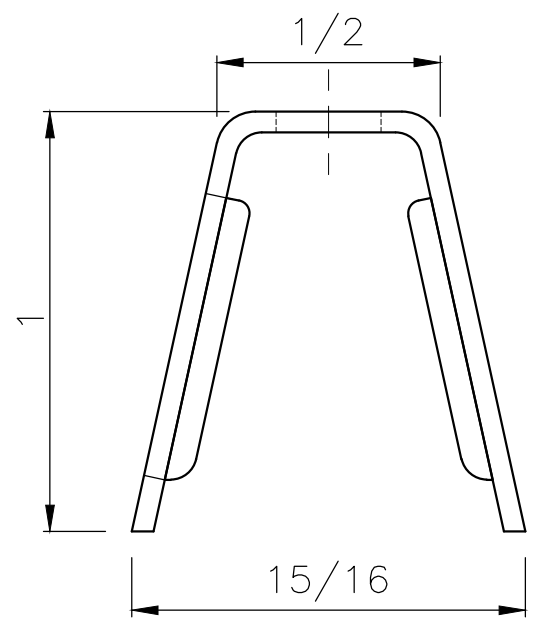

PART NAME:
NON DRIP SPACER FOR FIBERGLASS & LEXAN

LOADING

PART NO:

09970040

TOP VIEW

ISOMETRIC VIEW

SIDE VIEW

FRONT VIEW

0.027#

SCALE: NOTED
DATE: 11-02-06
DRAWN BY: AGM
APPROVED: JDM

REV: -
-
PART NAME:
NON DRIP SPACER FOR FIBERGLASS & LEXAN

CONLEY'S MFG. AND SALES

CUT SIZE:
3/4 X 2 3/8 X 18GA. GALV.
PART NO:
09970040