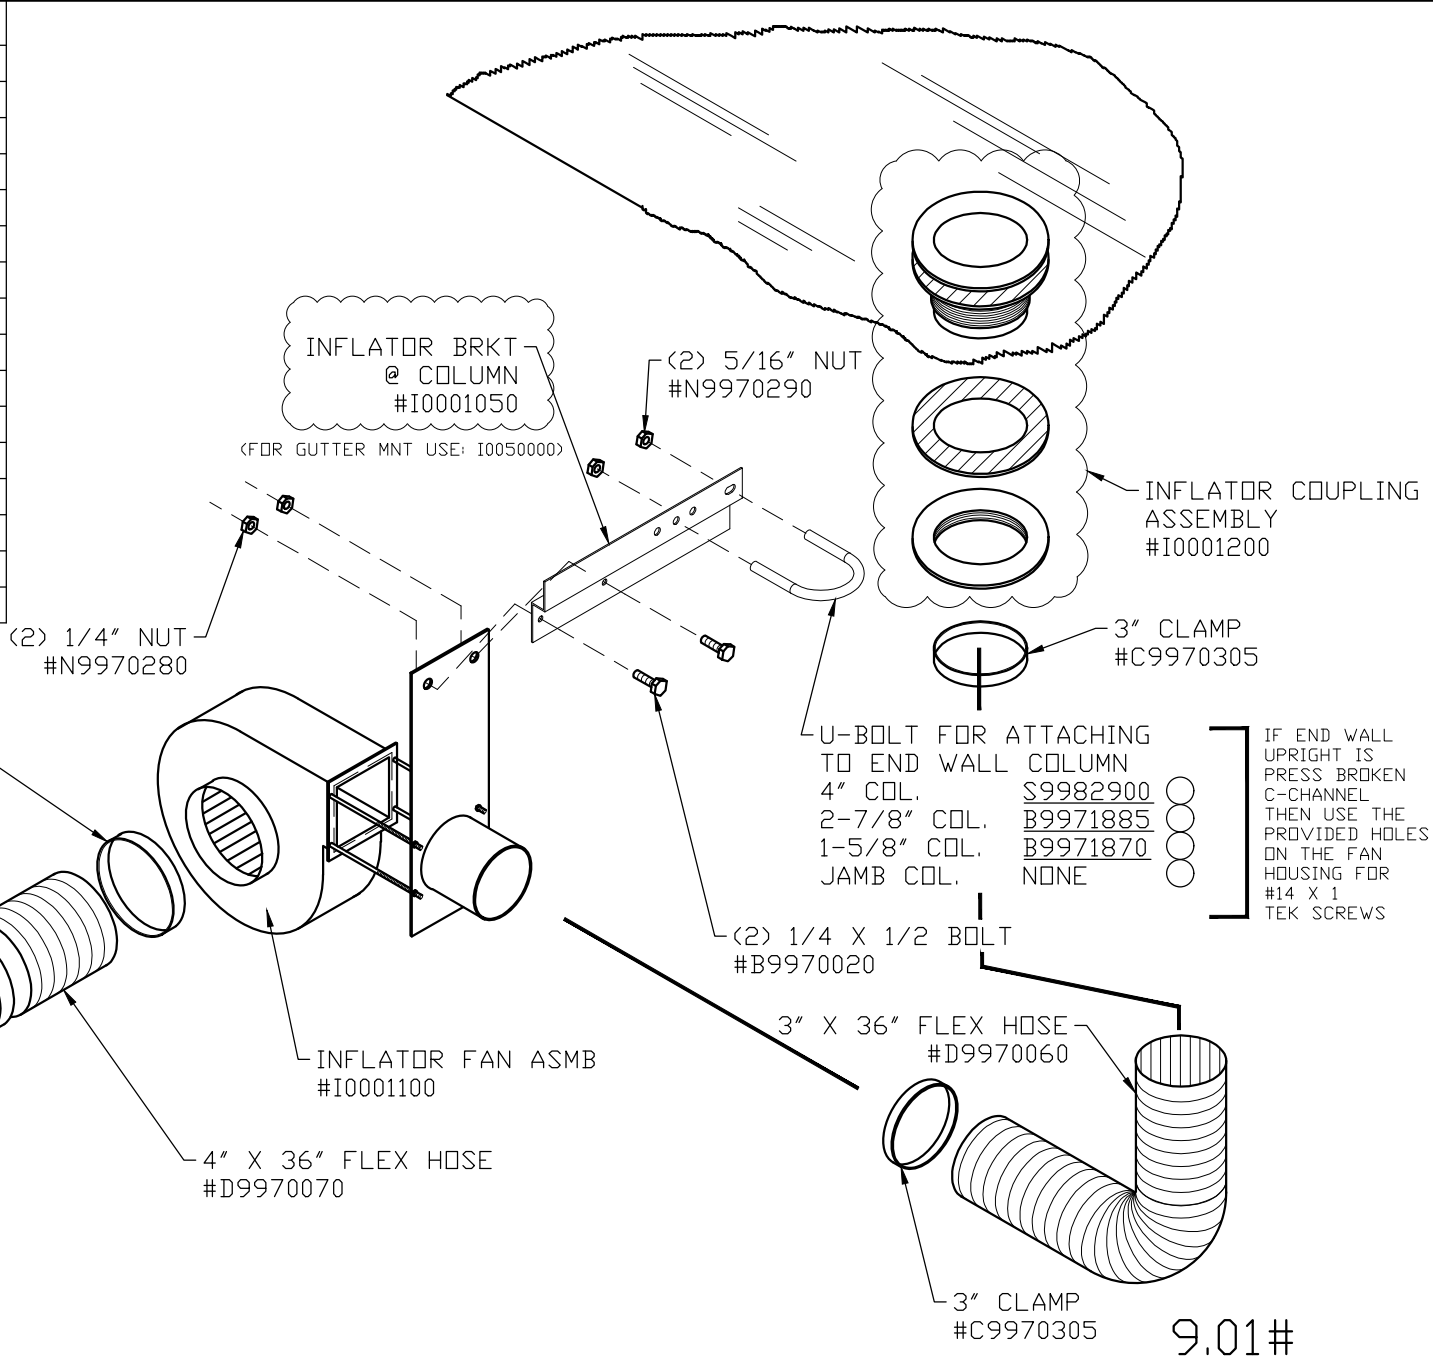

PARTS LIST

PART #	QTY	DESCR.
I0001050	1	FAN ASMB COLUMN BRKT.
I0001100	1	INFLATOR FAN ASMB
I0001200	1	POLY COUPLING ASMB
C9970305	2	CLAMP FLEX HOSE 3"
C9970306	2	CLAMP FLEX HOSE 4"
D9970060	3'-0"	3" ALUM FLEX HOSE
D9970070	3'-0"	4" ALUM FLEX HOSE
D9970080	1	DRYER VENT HOOD 4"
S9970052	4	#14 X 1 TEK SCREW
B9970020	2	1/4 X 1/2 BOLT
N9970280	2	1/4 NUT
N9970290	2	5/16 NUT
B9971870	1	5/16 X 1-3/4 U-BOLT
B9971885	1	5/16 X 3 U-BOLT
S9982900	1	5/16 X 4 U-BOLT

SCALE: N.T.S.
DATE: 04/04/23
DRAWN BY: RS
APPROVED:

REV: 08/23/23 RS
PART NAME: INFLATOR FAN KIT W/ HANGER ASSEMBLY @ COLUMN

CONLEY'S MFG. AND SALES

CUT SIZE: *****COLUMN ASMB*****	PART NO: 10050001
------------------------------------	----------------------