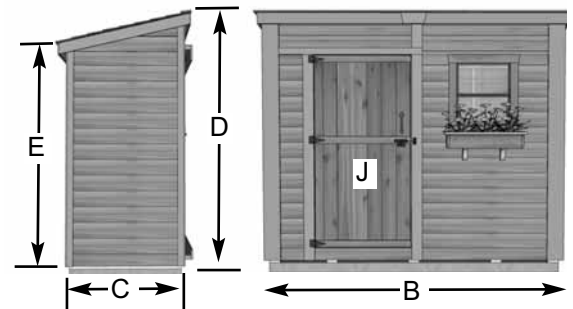

8'x4' GardenSaver Shed - Single Door

Stock Code: GS84-S

Optional door configuration

The 8 ft. x 4 ft. GardenSaver Single Door Lean-To Shed is a cute outbuilding that can be sidled up to your house or stand alone just about anywhere in and around your yard and garden

The GardenSaver Single Door Kit Includes:

- Functional Single Door Configuration
- Western Red Cedar Construction
- Functioning Window with Screens and Lock
- Flower Box Included
- Bevel Sided Cedar Panel Walls
- 2x3 Frame Construction
- Cedar Roof with Shingles Already Attached
- Panelized For Quick Assembly
- Hardware Included (screws and nails).

Specifications:

- A:** Floor Footprint = 96" wide x 45 1/2" deep
B: Overall Width Incl. Roof Overhang = 103"
C: Overall Depth Incl. Roof Overhang = 55"
D: Overall Height Incl. Floor & Roof (front) = 96"
E: Overall Height Incl. Floor & Roof (rear) = 84"
F: Interior Width frame to frame = 91"
G: Interior Depth frame to frame = 41 1/2"
H: Interior Height from floor (front)= 87"
I: Interior Height from floor (rear)= 79"
J: Door Dimensions = 31 1/2" wide x 72" high