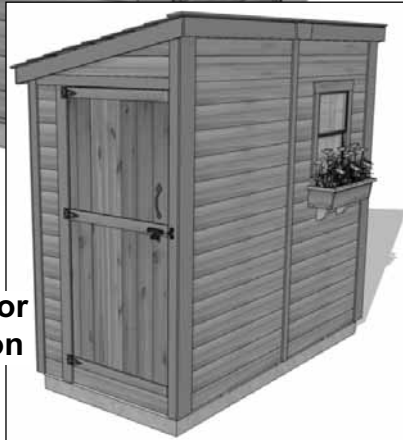

8'x4' GardenSaver Shed - Single Door

Stock Code: GS84-S

Optional door configuration

The 8 ft. x 4 ft. GardenSaver Single Door Lean-To Shed is a cute outbuilding that can be sidled up to your house or stand alone just about anywhere in and around your yard and garden

The GardenSaver Single Door Kit Includes:

- Functional Single Door Configuration
- Western Red Cedar Construction
- Functioning Window with Screens and Lock
- Flower Box Included
- Bevel Sided Cedar Panel Walls
- 2x3 Frame Construction
- Cedar Roof with Shingles Already Attached
- Panelized For Quick Assembly
- Hardware Included (screws and nails).

Specifications:

- A:** Floor Footprint = 96" wide x 45 1/2" deep
B: Overall Width Incl. Roof Overhang = 103"
C: Overall Depth Incl. Roof Overhang = 55"
D: Overall Height Incl. Floor & Roof (front) = 96"
E: Overall Height Incl. Floor & Roof (rear) = 84"
F: Interior Width frame to frame = 91"
G: Interior Depth frame to frame = 41 1/2"
H: Interior Height from floor (front)= 87"
I: Interior Height from floor (rear)= 79"
J: Door Dimensions = 31 1/2" wide x 72" high

Shipping Pkg. Size: 88" w x 52" d x 29" h
Shipping Weight: = 725 lbs