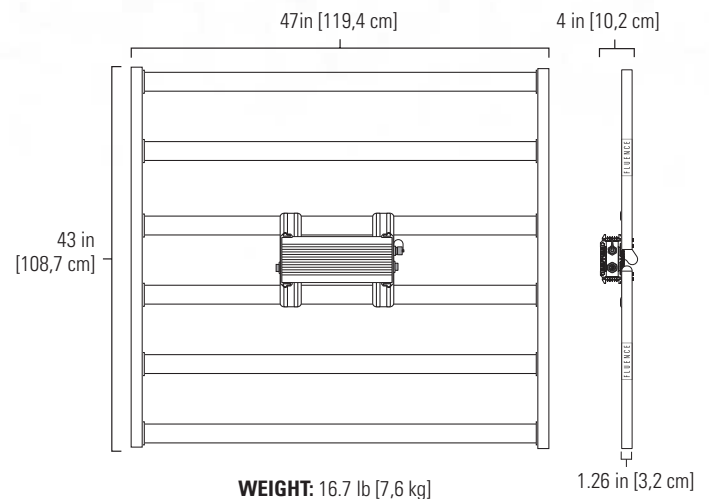

NOMINAL ELECTRICAL AC INPUT*

AC VOLTAGE	120 V	230/240 V	277 V
AC Current	5.32 A	2.79 A	2.34 A
AC Power	636 W	626 W	625 W
Power Factor	0.99	0.97	0.96

* At 77°F [25°C] ambient temperature and 100% output.

ORDERING CODES

FAMILY	MODEL	SPECTRUM	INPUT VOLTAGE	DIMMER MODULE
SR	SPYDR 2R47	2R 47"x43" I PhysioSpec™ Broad R4	LVG 120-277V	DM Dimmer Module for 0-100%

AC CABLE LENGTH	AC PLUG TYPE	MOUNTING HARDWARE	PACKAGING
06 6 ft (1,8 m)	N5P NEMA 5-15P N6P NEMA 6-15P TFP Schuko, CEE 7/7 ASP SAA Type I	M 2-Point Hanging Lances	S Single Pack

ALTERNATIVE AC POWER CABLES- AMERICAS (Order seperately)	Ordering Code
6 ft (1,8 m) AC Extension Cable, NEMA L7-15P Plug, M19 Push Lock, Max 277 V AC	CACA-70752-01
15 ft (4,6 m) AC Extension Cable, NEMA 5-15P Plug, M19 Push Lock, Max 125 V AC	CACA-70749-01
15 ft (4,6 m) AC Extension Cable, NEMA 6-15P Plug, M19 Push Lock, Max 250 V AC	CACA-70751-01
15 ft (4,6 m) AC Extension Cable, NEMA L7-15P Plug, M19 Push Lock, Max 277 V AC	CACA-70753-01

ALTERNATIVE AC POWER CABLES- EUROPE (Order seperately)	Ordering Code
4,5 m (15 ft) AC Cable, H07RN-F, Schuko CEE 7/7 plug, M19 Push Lock, 230V AC	CACE-70775-01

SPECTRA

[MOUNTING HARDWARE]

[DIMMER MODULE]

[PSU 120-277V AC]