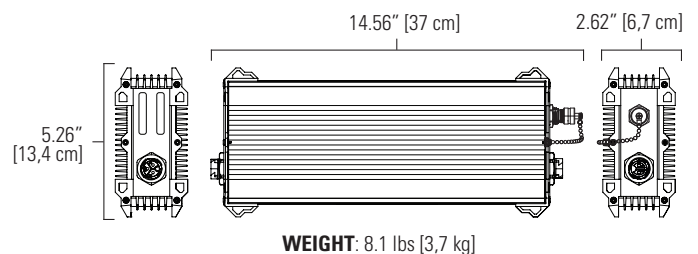

Disclaimer: Performance values are from representative tests performed in accordance with industry standards listed. Actual application performance may vary due to component tolerances and installation, environmental, and field measurements conditions.

Contact **FLUENCE**

support@fluence.science

www.fluence.science

© Copyright 2022 Fluence Bioengineering 2022-04

Subject to change without notice
Horticultural lighting | Not suitable for household illumination.