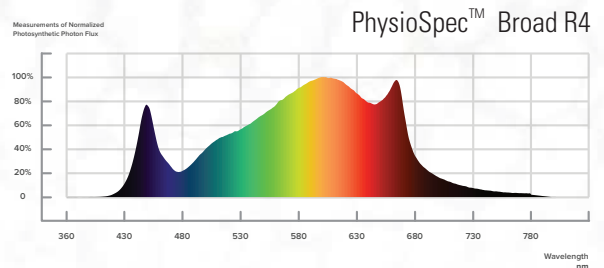

NOMINAL ELECTRICAL AC INPUT*

AC VOLTAGE	120 V	230/240 V	277 V
AC Current	5.32 A	2.79 A	2.34 A
AC Power	636 W	626 W	625 W
Power Factor	0.99	0.97	0.96

* At 77°F [25°C] ambient temperature and 100% output.

ORDERING CODES

FAMILY	MODEL	SPECTRUM	INPUT VOLTAGE	DIMMER MODULE
SR	SPYDR 2R47	2R 47"x43" I PhysioSpec™ Broad R4	LVG 120-277V	DM Dimmer Module for 0-100%

AC CABLE LENGTH	AC PLUG TYPE	MOUNTING HARDWARE	PACKAGING
06 6 ft (1,8 m)	N5P NEMA 5-15P N6P NEMA 6-15P TFP Schuko, CEE 7/7 ASP SAA Type I	M 2-Point Hanging Lances	S Single Pack

ALTERNATIVE AC POWER CABLES- AMERICAS (Order seperately)	Ordering Code
6 ft (1,8 m) AC Extension Cable, NEMA L7-15P Plug, M19 Push Lock, Max 277 V AC	CACA-70752-01
15 ft (4,6 m) AC Extension Cable, NEMA 5-15P Plug, M19 Push Lock, Max 125 V AC	CACA-70749-01
15 ft (4,6 m) AC Extension Cable, NEMA 6-15P Plug, M19 Push Lock, Max 250 V AC	CACA-70751-01
15 ft (4,6 m) AC Extension Cable, NEMA L7-15P Plug, M19 Push Lock, Max 277 V AC	CACA-70753-01

ALTERNATIVE AC POWER CABLES- EUROPE (Order seperately)	Ordering Code
4,5 m (15 ft) AC Cable, H07RN-F, Schuko CEE 7/7 plug, M19 Push Lock, 230V AC	CACE-70775-01

SPECTRA

[MOUNTING HARDWARE]

[DIMMER MODULE]

[PSU 120-277V AC]