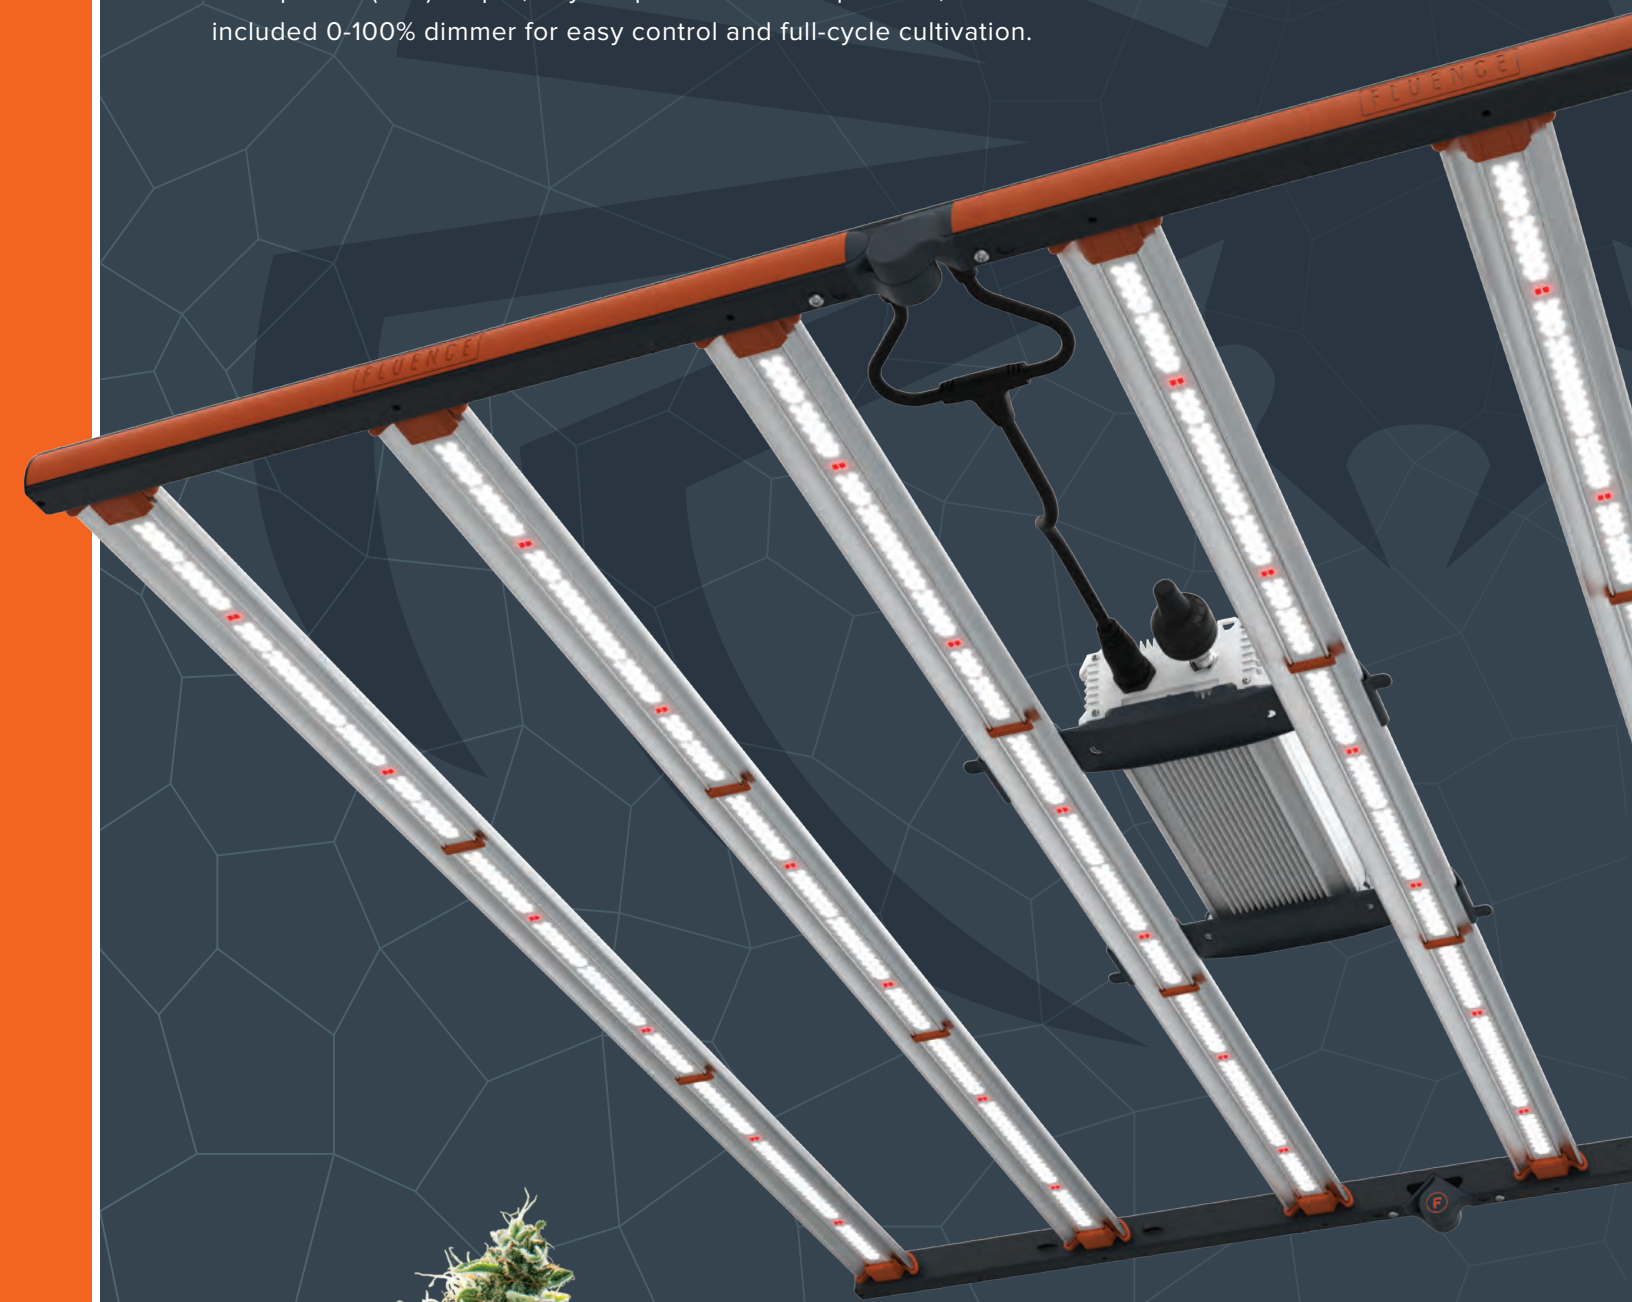

SPYDRFANG

A high-performance LED grow light for craft cannabis cultivation. Enabling micro-growers to command their grow with an optimized 1600 $\mu\text{mol/s}$ (PPF) output, PhysioSpec™ Broad R4 spectrum, and included 0-100% dimmer for easy control and full-cycle cultivation.

FLUENCE

SPECIFICATIONS

Light Source	LED
Spectrum	PhysioSpec™ Broad R4
Light Output PPF	1600 μmol/s
Efficacy	2.6 μmol/J @ 240 V AC
AC Input Power	626 W @ 240 V AC
AC Input Voltage	120-277 V AC, 50/60 Hz
Light Distribution	120°
Mounting Height Above Canopy	6" - 12" [15-30 cm]
Thermal Management	Passive
Max. Ambient Temperature/Humidity	95°F [35°C], 90% RH
Dimming	Dimmer Module Included
Total Harmonic Distortion (THD)	<10% at 100% output
Lifetime (Driver and LED Q90)	> 36,000 hrs
IP Rating per IEC60598-1	IP66
Certifications	UL 8800, UL 1598, CE, IEC60598-1
Warranty	3 Year Limited Warranty