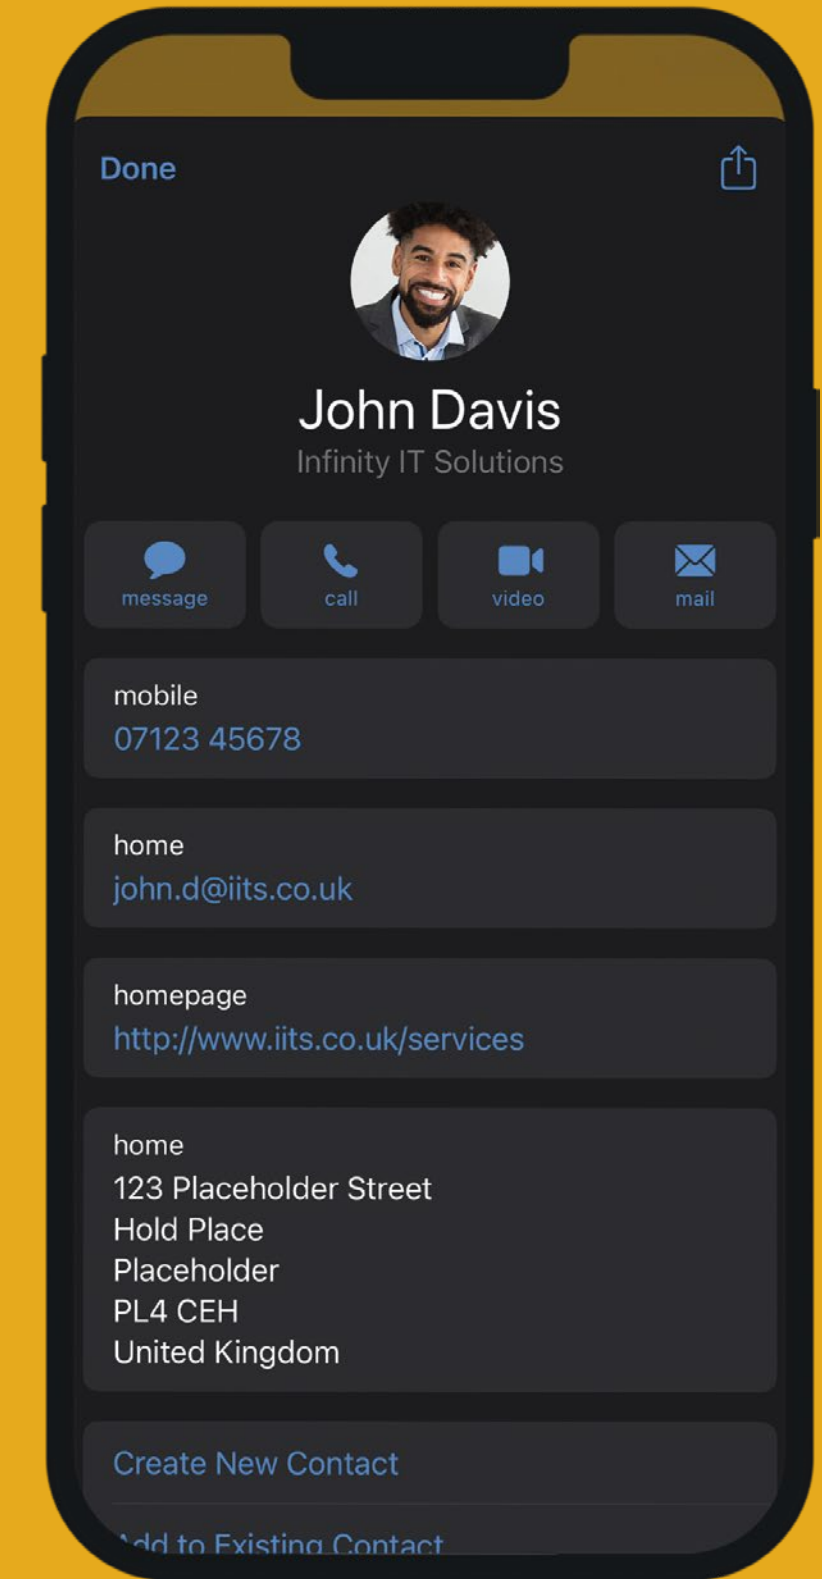

BUSINESS CARD

 **LEMON**

YOUR QR CODE

NFC ENABLED

YOUR BRAND*

CUSTOM COLOUR**

*WITH PRO & BUSINESS ACCOUNT // **WITH BUSINESS ACCOUNT

LITE / PRO*

PRO*

PRO*

BUSINESS* (FULL CUSTOMISATION)

*ADD YOUR OWN BRANDING WITH PRO & BUSINESS ACCOUNT

VIRTUAL PROFILE

Quick Links

INSTANTLY CONNECT BY USING DIRECT LINKS TO YOUR KEY SOCIAL CHANNELS

Share QR Code

NO NFC? NO PROBLEM
SHARE YOUR PROFILE ON THE GO WITH JUST A TAP

Virtual Profile

CUSTOMISE YOUR USER DETAILS & KEEP ALL OF YOUR BUSINESS INFORMATION ALL IN ONE PLACE

Add Contact

IMMEDIATELY SAVE CONTACT DETAILS TO THEIR PHONE FOR QUICK & EASY FOLLOW UP

Share QR Code

1. TAP THE SHARE ICON IN YOUR VIRTUAL PROFILE

2. OPEN USERS CAMERA APP TO SCAN QR CODE

SCAN THE QR CODE TO UPDATE YOUR **LEMON** PROFILE.

HOME SCREEN

ADD YOUR **LEMON** PROFILE
TO YOUR HOME SCREEN FOR
QUICK & EASY ACCESS.