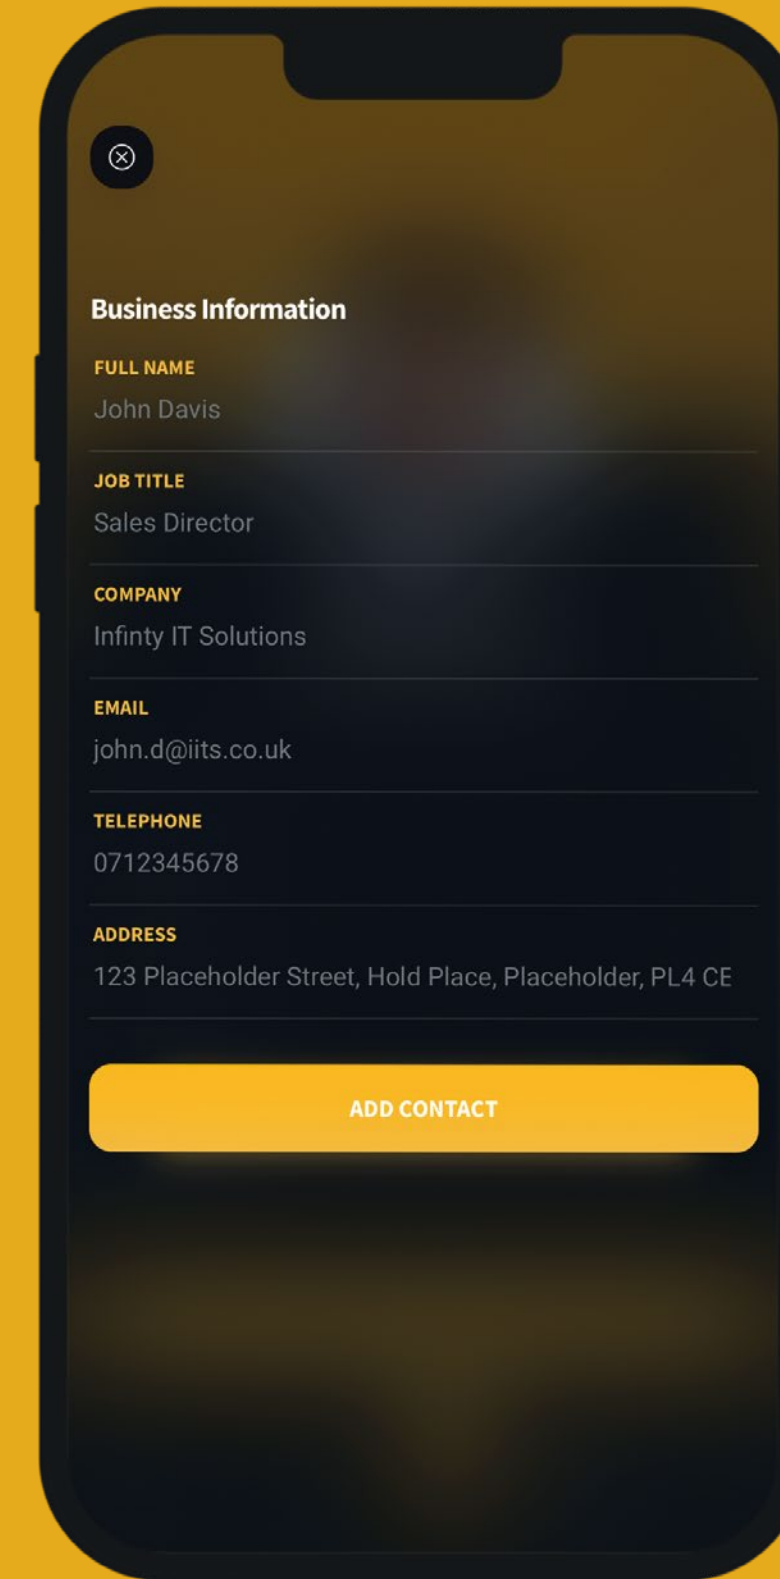

BUSINESS CARD

 **LEMON**

YOUR QR CODE

NFC ENABLED

YOUR BRAND*

CUSTOM COLOUR**

*WITH PRO & BUSINESS ACCOUNT // **WITH BUSINESS ACCOUNT

LITE / PRO*

PRO*

PRO*

BUSINESS* (FULL CUSTOMISATION)

*ADD YOUR OWN BRANDING WITH PRO & BUSINESS ACCOUNT

VIRTUAL PROFILE

Quick Links

INSTANTLY CONNECT BY USING DIRECT LINKS TO YOUR KEY SOCIAL CHANNELS

Share QR Code

NO NFC? NO PROBLEM
SHARE YOUR PROFILE ON THE GO WITH JUST A TAP

Virtual Profile

CUSTOMISE YOUR USER DETAILS & KEEP ALL OF YOUR BUSINESS INFORMATION ALL IN ONE PLACE

Add Contact

IMMEDIATELY SAVE CONTACT DETAILS TO THEIR PHONE FOR QUICK & EASY FOLLOW UP

Share QR Code

1. TAP THE SHARE ICON IN YOUR VIRTUAL PROFILE

2. OPEN USERS CAMERA APP TO SCAN QR CODE

SCAN THE QR CODE TO UPDATE YOUR **LEMON** PROFILE.

HOME SCREEN

ADD YOUR **LEMON** PROFILE
TO YOUR HOME SCREEN FOR
QUICK & EASY ACCESS.