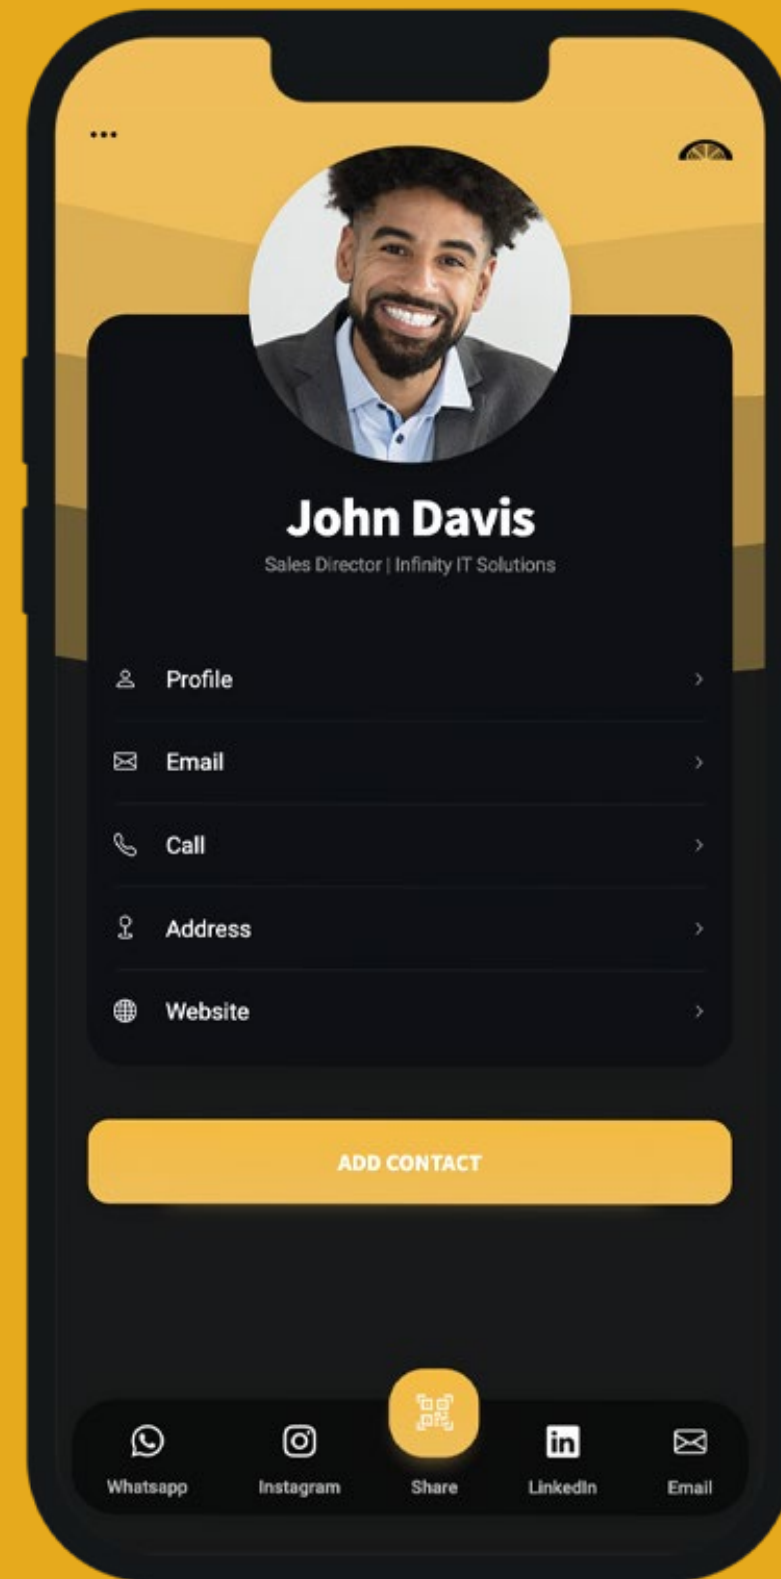

BUSINESS CARD

 **LEMON**

YOUR QR CODE

NFC ENABLED

YOUR BRAND*

CUSTOM COLOUR**

*WITH PRO & BUSINESS ACCOUNT // **WITH BUSINESS ACCOUNT

LITE / PRO*

PRO*

PRO*

BUSINESS* (FULL CUSTOMISATION)

*ADD YOUR OWN BRANDING WITH PRO & BUSINESS ACCOUNT

VIRTUAL PROFILE

Quick Links

INSTANTLY CONNECT BY USING DIRECT LINKS TO YOUR KEY SOCIAL CHANNELS

Share QR Code

NO NFC? NO PROBLEM
SHARE YOUR PROFILE ON THE GO WITH JUST A TAP

Virtual Profile

CUSTOMISE YOUR USER DETAILS & KEEP ALL OF YOUR BUSINESS INFORMATION ALL IN ONE PLACE

Add Contact

IMMEDIATELY SAVE CONTACT DETAILS TO THEIR PHONE FOR QUICK & EASY FOLLOW UP

Share QR Code

1. TAP THE SHARE ICON IN YOUR VIRTUAL PROFILE

2. OPEN USERS CAMERA APP TO SCAN QR CODE

SCAN THE QR CODE TO UPDATE YOUR **LEMON** PROFILE.

HOME SCREEN

ADD YOUR **LEMON** PROFILE
TO YOUR HOME SCREEN FOR
QUICK & EASY ACCESS.