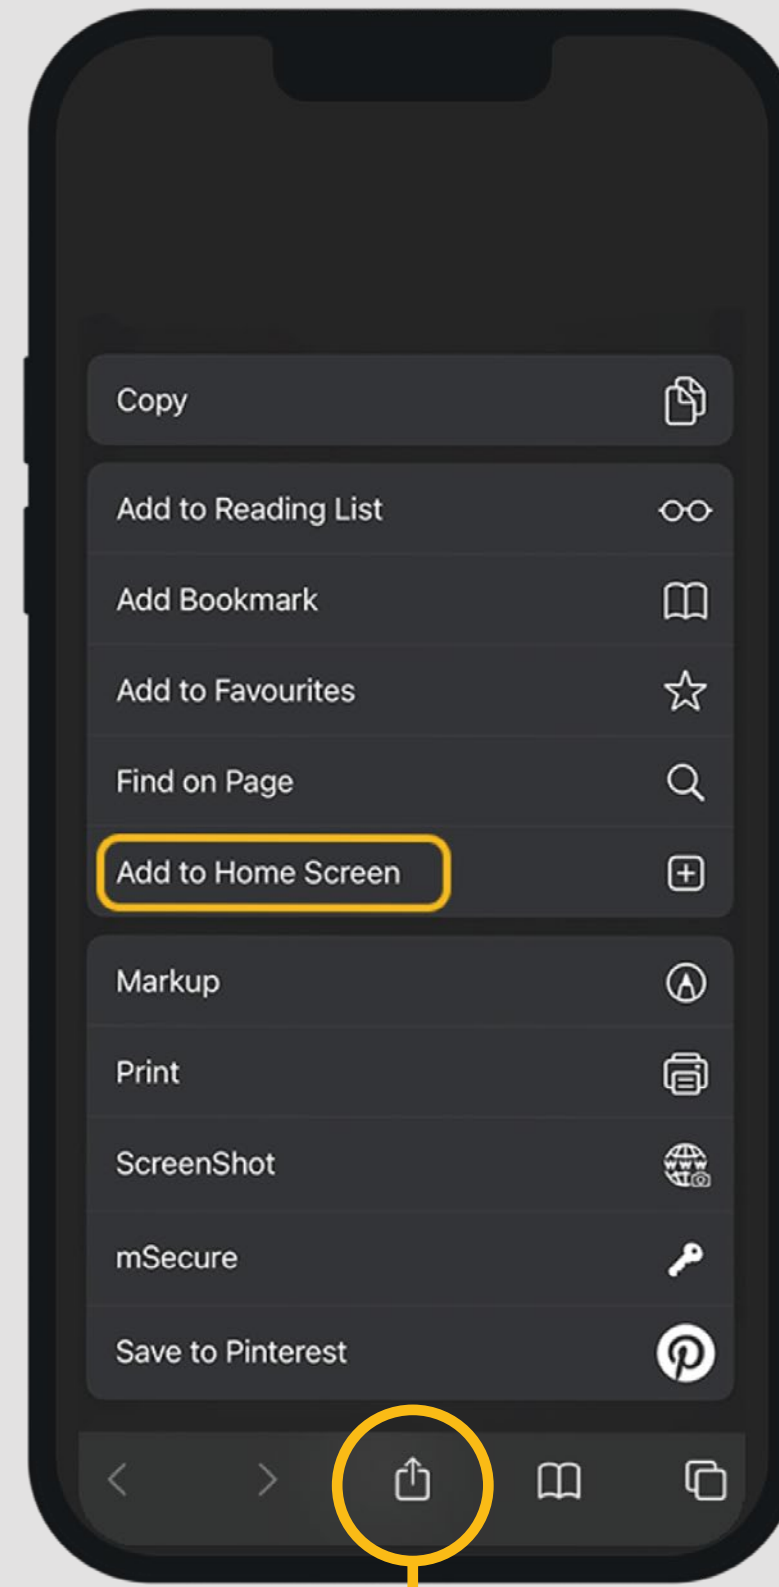

NO NFC? NO PROBLEM
SHARE YOUR PROFILE ON THE GO WITH JUST A TAP

Virtual Profile

CUSTOMISE YOUR USER DETAILS & KEEP ALL OF YOUR BUSINESS INFORMATION ALL IN ONE PLACE

Add Contact

IMMEDIATELY SAVE CONTACT DETAILS TO THEIR PHONE FOR QUICK & EASY FOLLOW UP

Share QR Code

1. TAP THE SHARE ICON IN YOUR VIRTUAL PROFILE

2. OPEN USERS CAMERA APP TO SCAN QR CODE

SCAN THE QR CODE TO UPDATE YOUR **LEMON** PROFILE.

HOME SCREEN

ADD YOUR **LEMON** PROFILE
TO YOUR HOME SCREEN FOR
QUICK & EASY ACCESS.

EASY PEASY.

Add to Home

ADD YOUR VIRTUAL PROFILE TO YOUR HOME SCREEN FOR EASY ACCESS ON THE GO

iPhone

1. OPEN YOUR PROFILE IN SAFARI
2. TAP THE SHARE ICON
3. TAP "ADD TO HOME SCREEN"

Android

1. OPEN YOUR PROFILE IN CHROME
2. TAP THE MENU ICON
3. TAP "ADD TO HOME SCREEN"