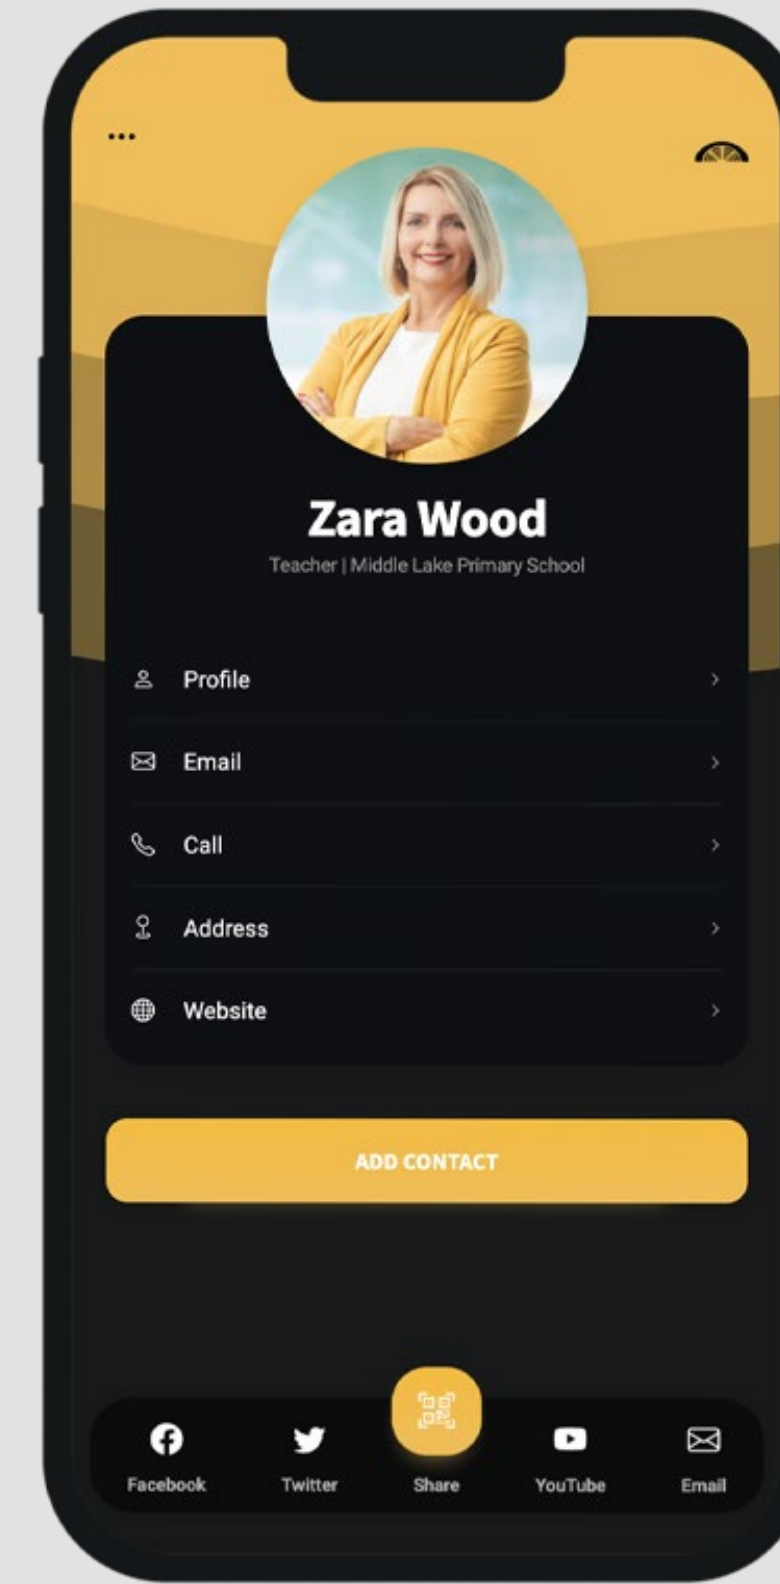

Instant Engagement

Send users directly to your contact info, social profile
or website with just a tap.

Tap

TAP THE PHONE WITH YOUR LEMON CARD

Tap

TAP THE PUSH NOTIFICATION TO OPEN

Boom

ALL OF YOUR CONTACT INFORMATION IN ONE PLACE

LITE

- ✓ Business Card
- ✓ Virtual Profile
- ✓ Virtual QR Code
- ✓ Unlimited Taps
- ✓ Unlimited Changes
- ✓ Customer Support
- ✓ Card QR Code
- ✗ Custom Branding
- ✗ Custom Card Colour
- ✗ Custom Profile Colour
- ✗ Zoom Background
- ✗ Monthly Analytics