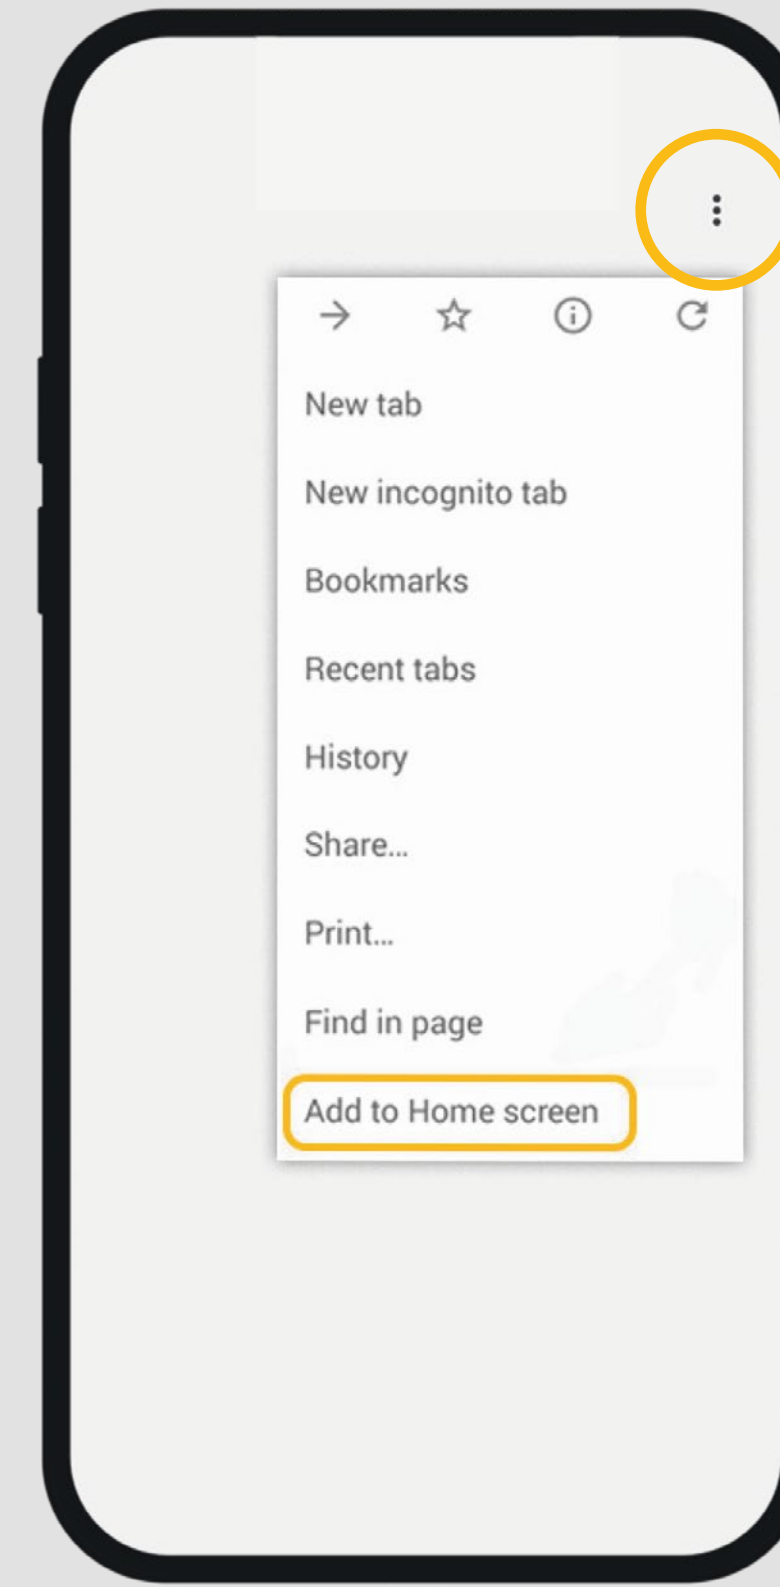

Share QR Code

1. TAP THE SHARE ICON IN YOUR VIRTUAL PROFILE

2. OPEN USERS CAMERA APP TO SCAN QR CODE

SCAN THE QR CODE TO UPDATE YOUR **LEMON** PROFILE.

HOME SCREEN

ADD YOUR **LEMON** PROFILE
TO YOUR HOME SCREEN FOR
QUICK & EASY ACCESS.

EASY PEASY.

Add to Home

ADD YOUR VIRTUAL PROFILE TO YOUR HOME SCREEN FOR EASY ACCESS ON THE GO

iPhone

1. OPEN YOUR PROFILE IN SAFARI
2. TAP THE SHARE ICON
3. TAP "ADD TO HOME SCREEN"

Android

1. OPEN YOUR PROFILE IN CHROME
2. TAP THE MENU ICON
3. TAP "ADD TO HOME SCREEN"