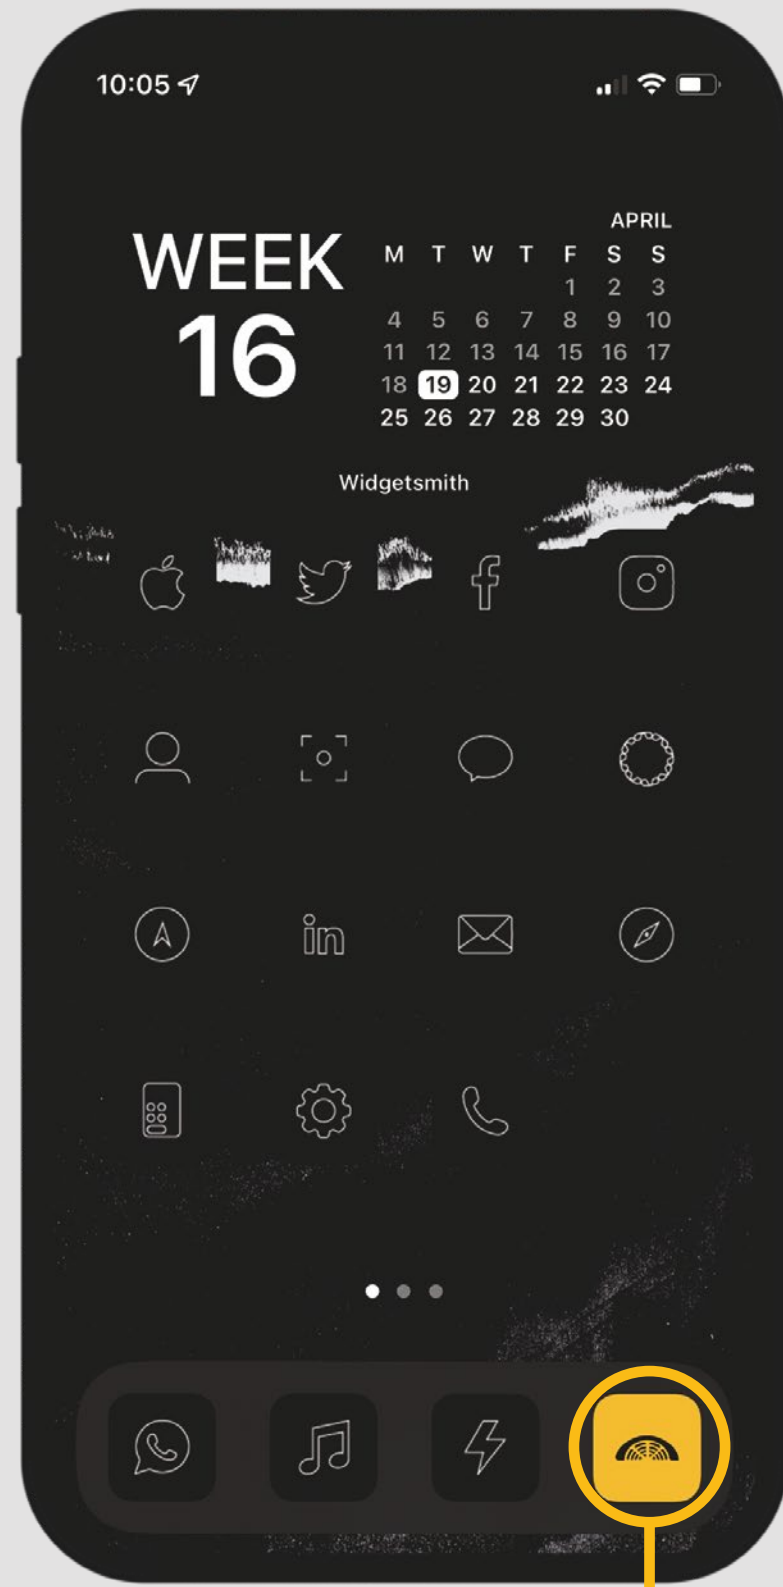

Share QR Code

1. TAP THE SHARE ICON IN YOUR VIRTUAL PROFILE

2. OPEN USERS CAMERA APP TO SCAN QR CODE

SCAN THE QR CODE TO UPDATE YOUR **LEMON** PROFILE.

HOME SCREEN

ADD YOUR **LEMON** PROFILE
TO YOUR HOME SCREEN FOR
QUICK & EASY ACCESS.

EASY PEASY.

Add to Home

ADD YOUR VIRTUAL PROFILE TO YOUR HOME SCREEN FOR EASY ACCESS ON THE GO

iPhone

1. OPEN YOUR PROFILE IN SAFARI
2. TAP THE SHARE ICON
3. TAP "ADD TO HOME SCREEN"

Android

1. OPEN YOUR PROFILE IN CHROME
2. TAP THE MENU ICON
3. TAP "ADD TO HOME SCREEN"