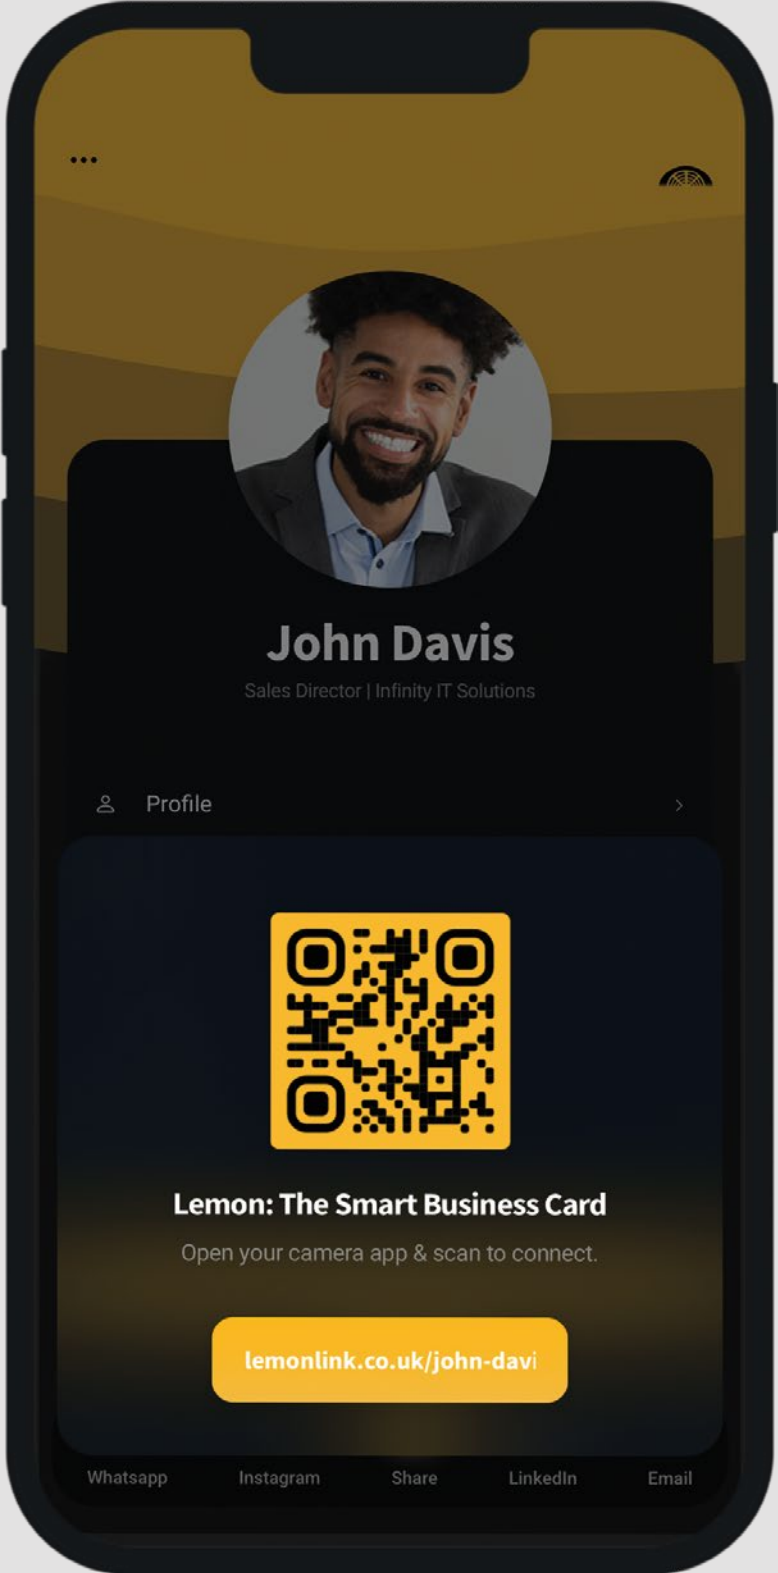

NO NFC? NO PROBLEM
SHARE YOUR PROFILE ON THE GO WITH JUST A TAP

Virtual Profile

CUSTOMISE YOUR USER DETAILS & KEEP ALL OF YOUR BUSINESS INFORMATION ALL IN ONE PLACE

Add Contact

IMMEDIATELY SAVE CONTACT DETAILS TO THEIR PHONE FOR QUICK & EASY FOLLOW UP

Share QR Code

1. TAP THE SHARE ICON IN YOUR VIRTUAL PROFILE

2. OPEN USERS CAMERA APP TO SCAN QR CODE

SCAN THE QR CODE TO UPDATE YOUR **LEMON** PROFILE.

HOME SCREEN

ADD YOUR **LEMON** PROFILE
TO YOUR HOME SCREEN FOR
QUICK & EASY ACCESS.

EASY PEASY.

Add to Home

ADD YOUR VIRTUAL PROFILE TO YOUR HOME SCREEN FOR EASY ACCESS ON THE GO

iPhone

1. OPEN YOUR PROFILE IN SAFARI
2. TAP THE SHARE ICON
3. TAP "ADD TO HOME SCREEN"

Android

1. OPEN YOUR PROFILE IN CHROME
2. TAP THE MENU ICON
3. TAP "ADD TO HOME SCREEN"