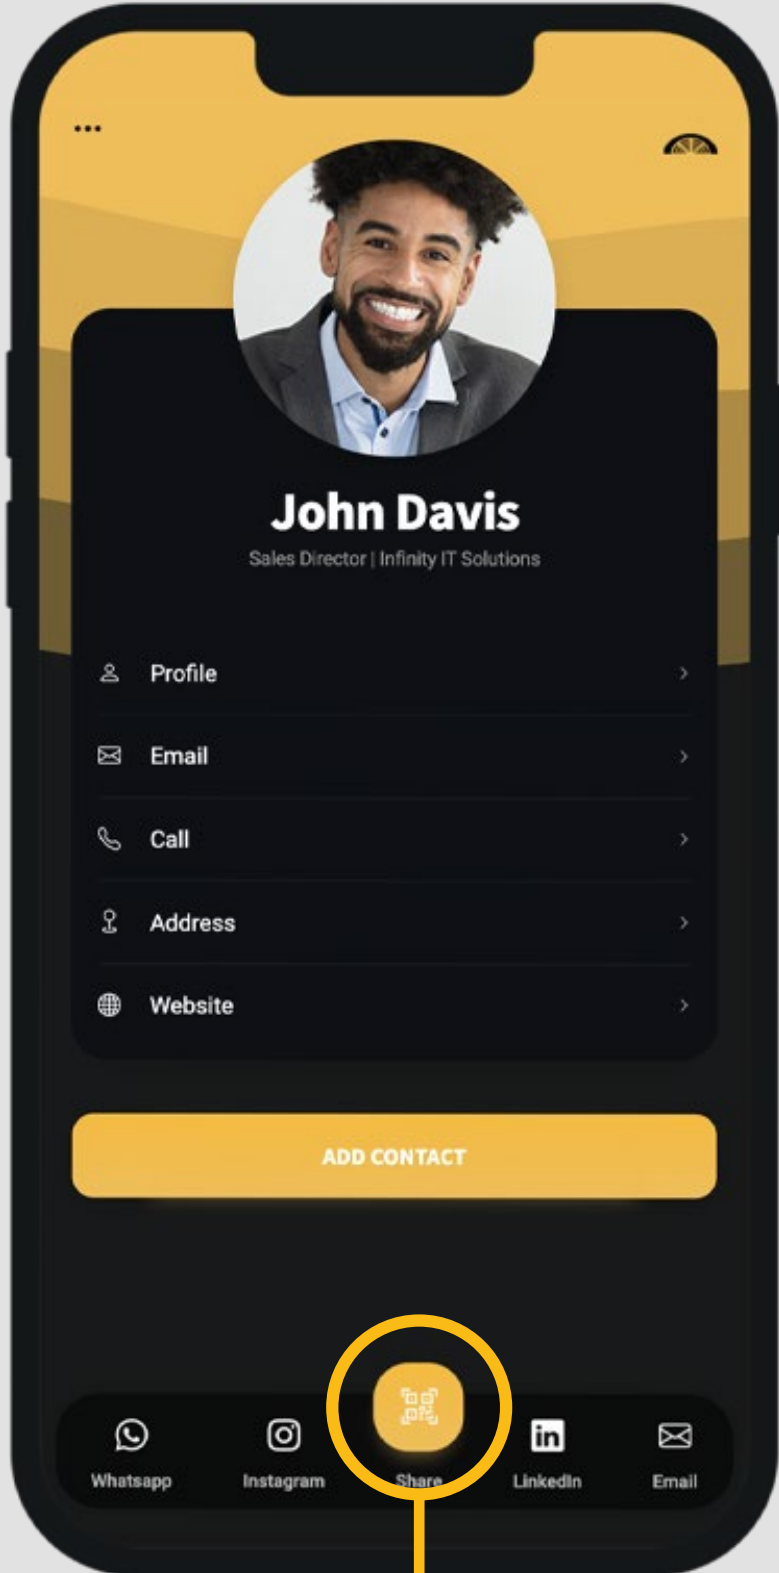

PRO*

PRO*

BUSINESS* (FULL CUSTOMISATION)

*ADD YOUR OWN BRANDING WITH PRO & BUSINESS ACCOUNT

VIRTUAL PROFILE

Quick Links

INSTANTLY CONNECT BY USING DIRECT LINKS TO YOUR KEY SOCIAL CHANNELS

Share QR Code

NO NFC? NO PROBLEM
SHARE YOUR PROFILE ON THE GO WITH JUST A TAP

Virtual Profile

CUSTOMISE YOUR USER DETAILS & KEEP ALL OF YOUR BUSINESS INFORMATION ALL IN ONE PLACE

Add Contact

IMMEDIATELY SAVE CONTACT DETAILS TO THEIR PHONE FOR QUICK & EASY FOLLOW UP

Share QR Code

1. TAP THE SHARE ICON IN YOUR VIRTUAL PROFILE

2. OPEN USERS CAMERA APP TO SCAN QR CODE

SCAN THE QR CODE TO UPDATE YOUR **LEMON** PROFILE.

HOME SCREEN

ADD YOUR **LEMON** PROFILE
TO YOUR HOME SCREEN FOR
QUICK & EASY ACCESS.

EASY PEASY.

Add to Home

ADD YOUR VIRTUAL PROFILE TO YOUR HOME SCREEN FOR EASY ACCESS ON THE GO

iPhone

1. OPEN YOUR PROFILE IN SAFARI
2. TAP THE SHARE ICON
3. TAP "ADD TO HOME SCREEN"

Android

1. OPEN YOUR PROFILE IN CHROME
2. TAP THE MENU ICON
3. TAP "ADD TO HOME SCREEN"