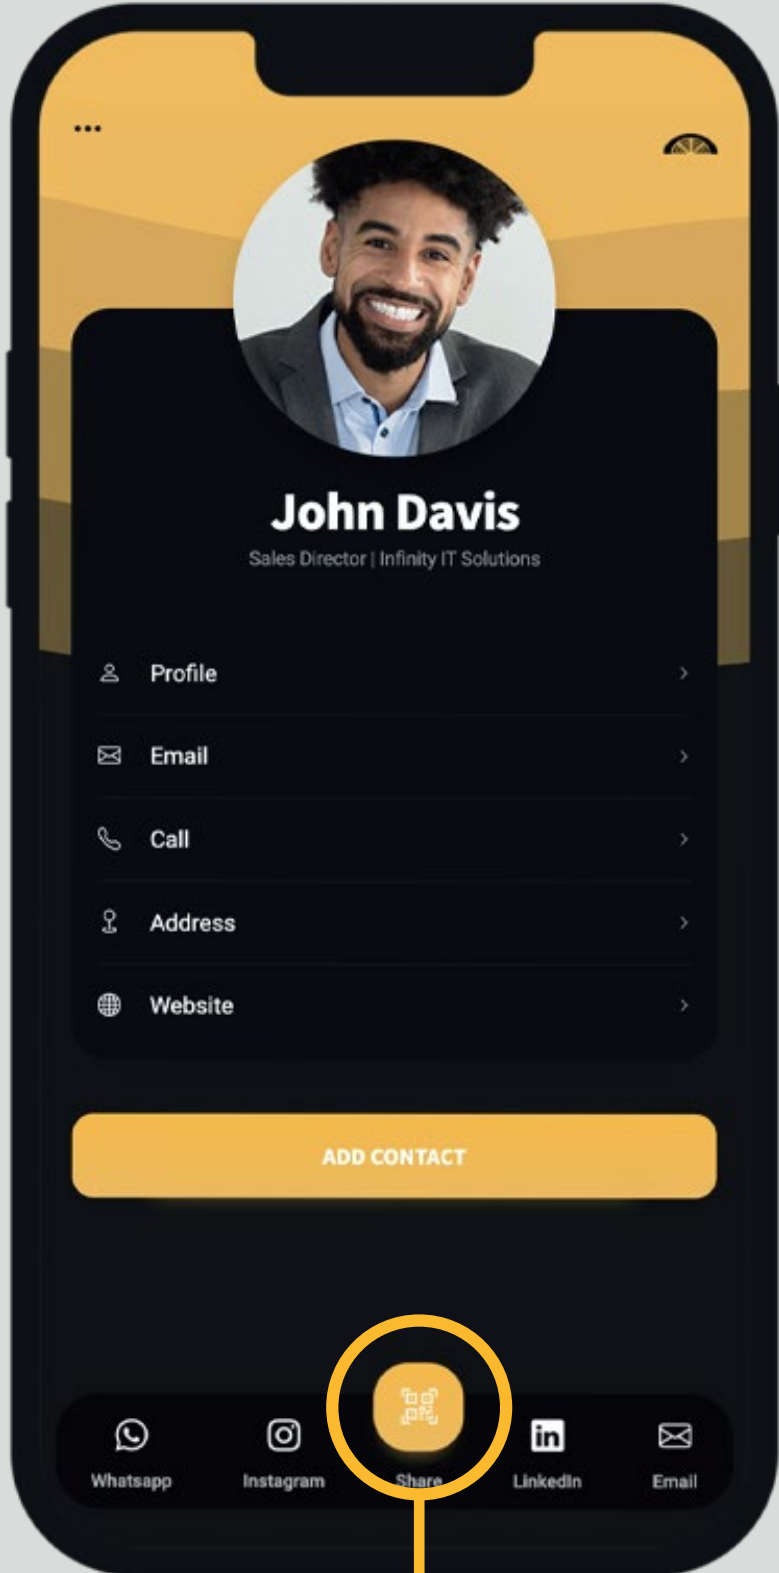

THE SMART BUSINESS CARD

QUICK START GUIDE

SCAN THE QR CODE TO SEE **LEMON** IN ACTION.

Tap

TAP THE PHONE WITH YOUR LEMON CARD

Tap

TAP THE PUSH NOTIFICATION TO OPEN

Boom

ALL OF YOUR CONTACT INFORMATION IN ONE PLACE

Quick Links

INSTANTLY CONNECT BY USING DIRECT LINKS TO YOUR KEY SOCIAL CHANNELS

Share QR Code

NO NFC? NO PROBLEM SHARE YOUR PROFILE ON THE GO WITH JUST A TAP

Virtual Profile

CUSTOMISE YOUR USER DETAILS & KEEP ALL OF YOUR BUSINESS INFORMATION ALL IN ONE PLACE

Add Contact

IMMEDIATELY SAVE CONTACT DETAILS TO THEIR PHONE FOR QUICK & EASY FOLLOW UP

Share QR Code

1. TAP THE SHARE ICON IN YOUR VIRTUAL PROFILE

2. OPEN USERS CAMERA APP TO SCAN QR CODE

Add to Home

ADD YOUR VIRTUAL PROFILE TO YOUR HOME SCREEN FOR EASY ACCESS ON THE GO

iPhone

1. OPEN YOUR PROFILE IN SAFARI
2. TAP THE SHARE ICON
3. TAP "ADD TO HOME SCREEN"