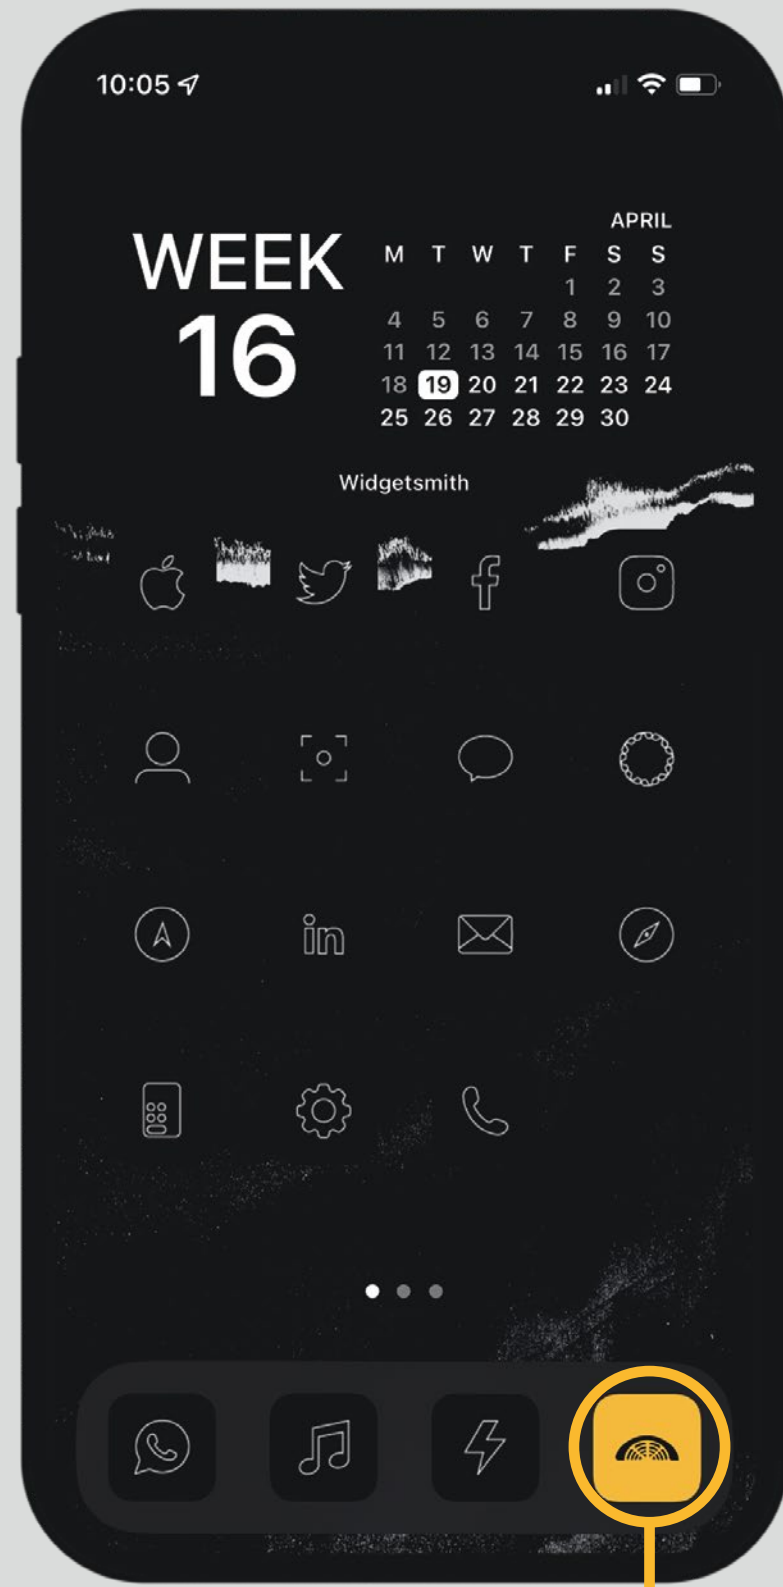

THE SMART BUSINESS CARD

QUICK START GUIDE

SCAN THE QR CODE TO SEE **LEMON** IN ACTION.

Tap

TAP THE PHONE WITH YOUR LEMON CARD

Tap

TAP THE PUSH NOTIFICATION TO OPEN

Boom

CUSTOMISE YOUR USER DETAILS & KEEP ALL OF YOUR BUSINESS INFORMATION ALL IN ONE PLACE

Add Contact

IMMEDIATELY SAVE CONTACT DETAILS TO THEIR PHONE FOR QUICK & EASY FOLLOW UP

Share QR Code

1. TAP THE SHARE ICON IN YOUR VIRTUAL PROFILE

2. OPEN USERS CAMERA APP TO SCAN QR CODE

Add to Home

ADD YOUR VIRTUAL PROFILE TO YOUR HOME SCREEN FOR EASY ACCESS ON THE GO

iPhone

1. OPEN YOUR PROFILE IN SAFARI
2. TAP THE SHARE ICON
3. TAP "ADD TO HOME SCREEN"