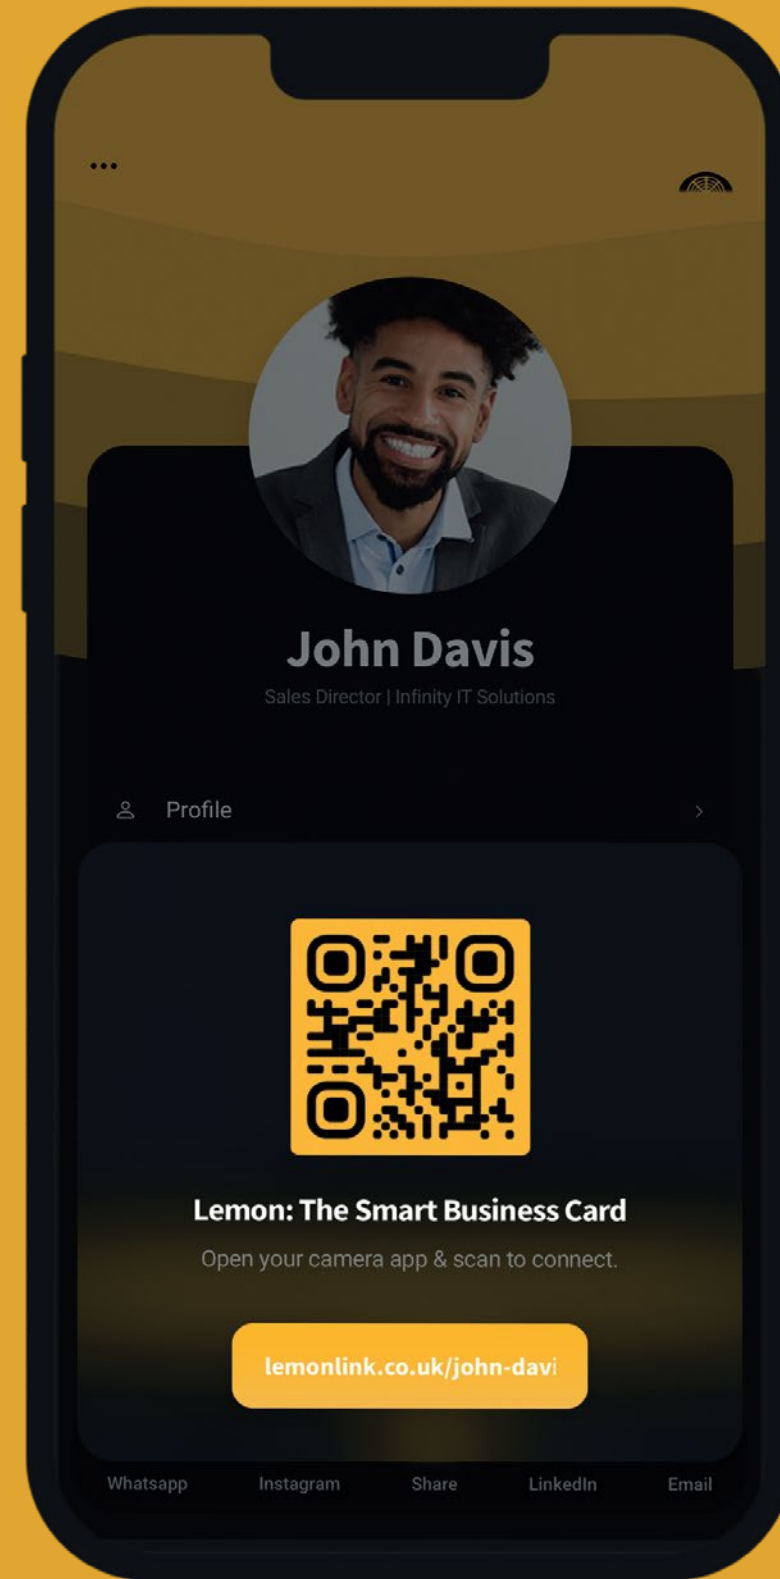

THE SMART BUSINESS CARD

QUICK START GUIDE

SCAN THE QR CODE TO SEE **LEMON** IN ACTION.

Tap

TAP THE PHONE WITH YOUR LEMON CARD

Tap

TAP THE PUSH NOTIFICATION TO OPEN

Boom

ALL OF YOUR CONTACT INFORMATION IN ONE PLACE

Quick Links

INSTANTLY CONNECT BY USING DIRECT LINKS TO YOUR KEY SOCIAL CHANNELS

Share QR Code

NO NFC? NO PROBLEM SHARE YOUR PROFILE ON THE GO WITH JUST A TAP

Virtual Profile

CUSTOMISE YOUR USER DETAILS & KEEP ALL OF YOUR BUSINESS INFORMATION ALL IN ONE PLACE

Add Contact

IMMEDIATELY SAVE CONTACT DETAILS TO THEIR PHONE FOR QUICK & EASY FOLLOW UP

Share QR Code

1. TAP THE SHARE ICON IN YOUR VIRTUAL PROFILE

2. OPEN USERS CAMERA APP TO SCAN QR CODE

Add to Home

ADD YOUR VIRTUAL PROFILE TO YOUR HOME SCREEN FOR EASY ACCESS ON THE GO

iPhone

1. OPEN YOUR PROFILE IN SAFARI
2. TAP THE SHARE ICON
3. TAP "ADD TO HOME SCREEN"