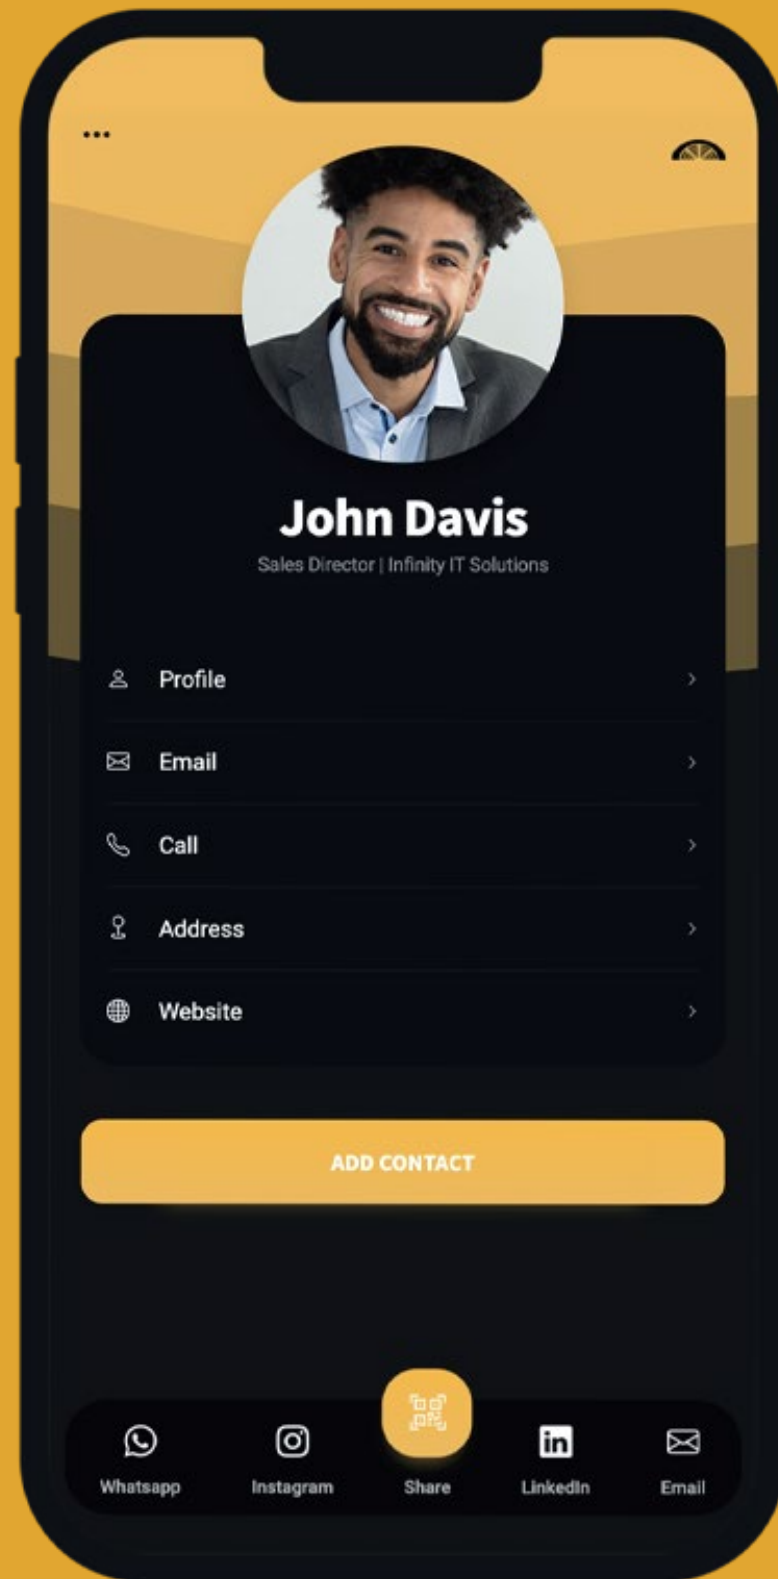

THE SMART BUSINESS CARD

QUICK START GUIDE

SCAN THE QR CODE TO SEE **LEMON** IN ACTION.

Tap

TAP THE PHONE WITH YOUR LEMON CARD

Tap

TAP THE PUSH NOTIFICATION TO OPEN

Boom

ALL OF YOUR CONTACT INFORMATION IN ONE PLACE

Quick Links

INSTANTLY CONNECT BY USING DIRECT LINKS TO YOUR KEY SOCIAL CHANNELS

Share QR Code

NO NFC? NO PROBLEM SHARE YOUR PROFILE ON THE GO WITH JUST A TAP

Virtual Profile

CUSTOMISE YOUR USER DETAILS & KEEP ALL OF YOUR BUSINESS INFORMATION ALL IN ONE PLACE

Add Contact

IMMEDIATELY SAVE CONTACT DETAILS TO THEIR PHONE FOR QUICK & EASY FOLLOW UP

Share QR Code

1. TAP THE SHARE ICON IN YOUR VIRTUAL PROFILE

2. OPEN USERS CAMERA APP TO SCAN QR CODE

Add to Home

ADD YOUR VIRTUAL PROFILE TO YOUR HOME SCREEN FOR EASY ACCESS ON THE GO

iPhone

1. OPEN YOUR PROFILE IN SAFARI
2. TAP THE SHARE ICON
3. TAP "ADD TO HOME SCREEN"