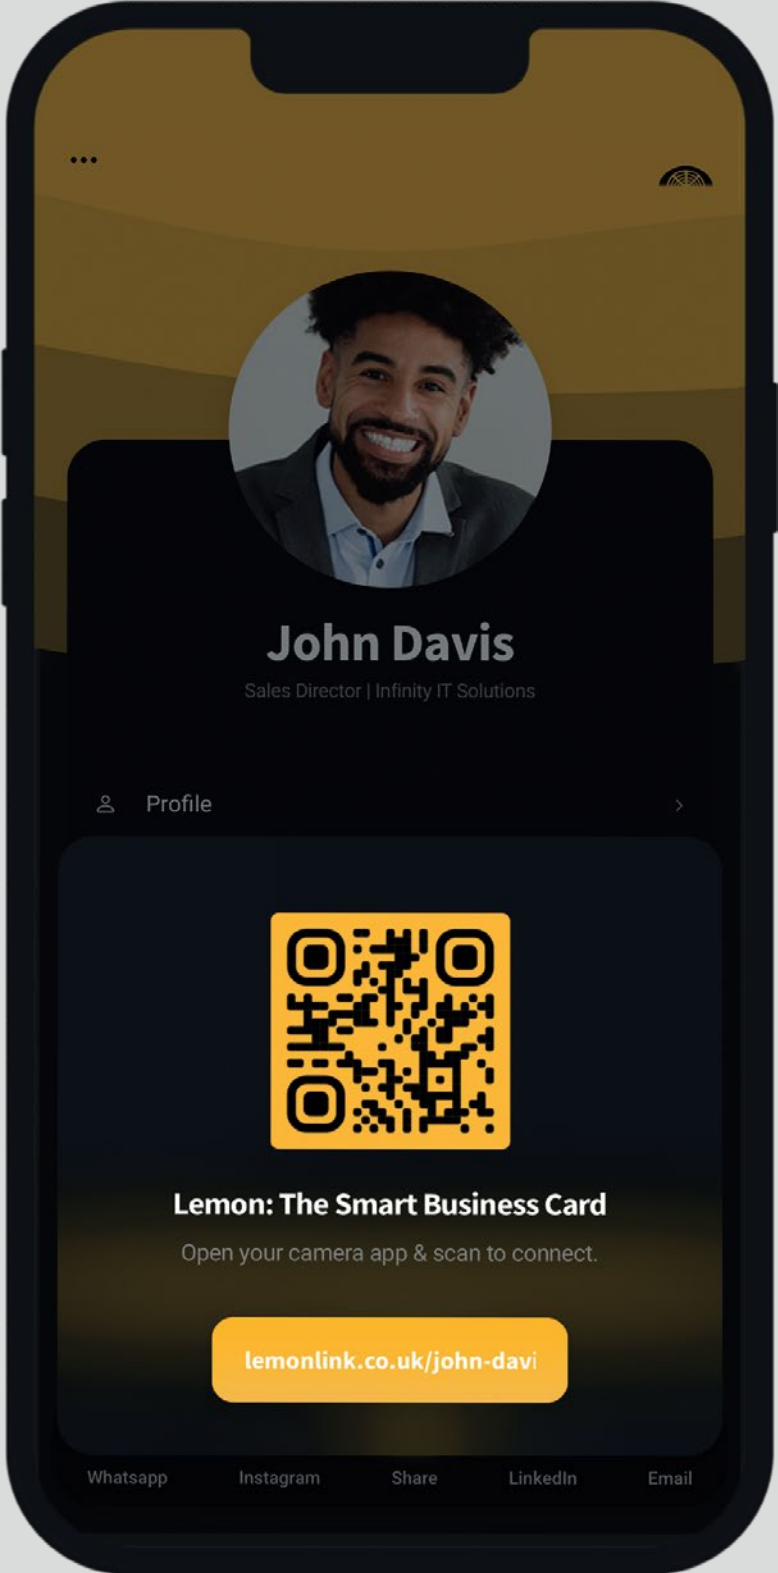

THE SMART BUSINESS CARD

QUICK START GUIDE

SCAN THE QR CODE TO SEE **LEMON** IN ACTION.

Tap

TAP THE PHONE WITH YOUR LEMON CARD

Tap

TAP THE PUSH NOTIFICATION TO OPEN

Boom

ALL OF YOUR CONTACT INFORMATION IN ONE PLACE

Quick Links

INSTANTLY CONNECT BY USING DIRECT LINKS TO YOUR KEY SOCIAL CHANNELS

Share QR Code

NO NFC? NO PROBLEM SHARE YOUR PROFILE ON THE GO WITH JUST A TAP

Virtual Profile

CUSTOMISE YOUR USER DETAILS & KEEP ALL OF YOUR BUSINESS INFORMATION ALL IN ONE PLACE

Add Contact

IMMEDIATELY SAVE CONTACT DETAILS TO THEIR PHONE FOR QUICK & EASY FOLLOW UP

Share QR Code

1. TAP THE SHARE ICON IN YOUR VIRTUAL PROFILE

2. OPEN USERS CAMERA APP TO SCAN QR CODE

Add to Home

ADD YOUR VIRTUAL PROFILE TO YOUR HOME SCREEN FOR EASY ACCESS ON THE GO

iPhone

1. OPEN YOUR PROFILE IN SAFARI
2. TAP THE SHARE ICON
3. TAP "ADD TO HOME SCREEN"