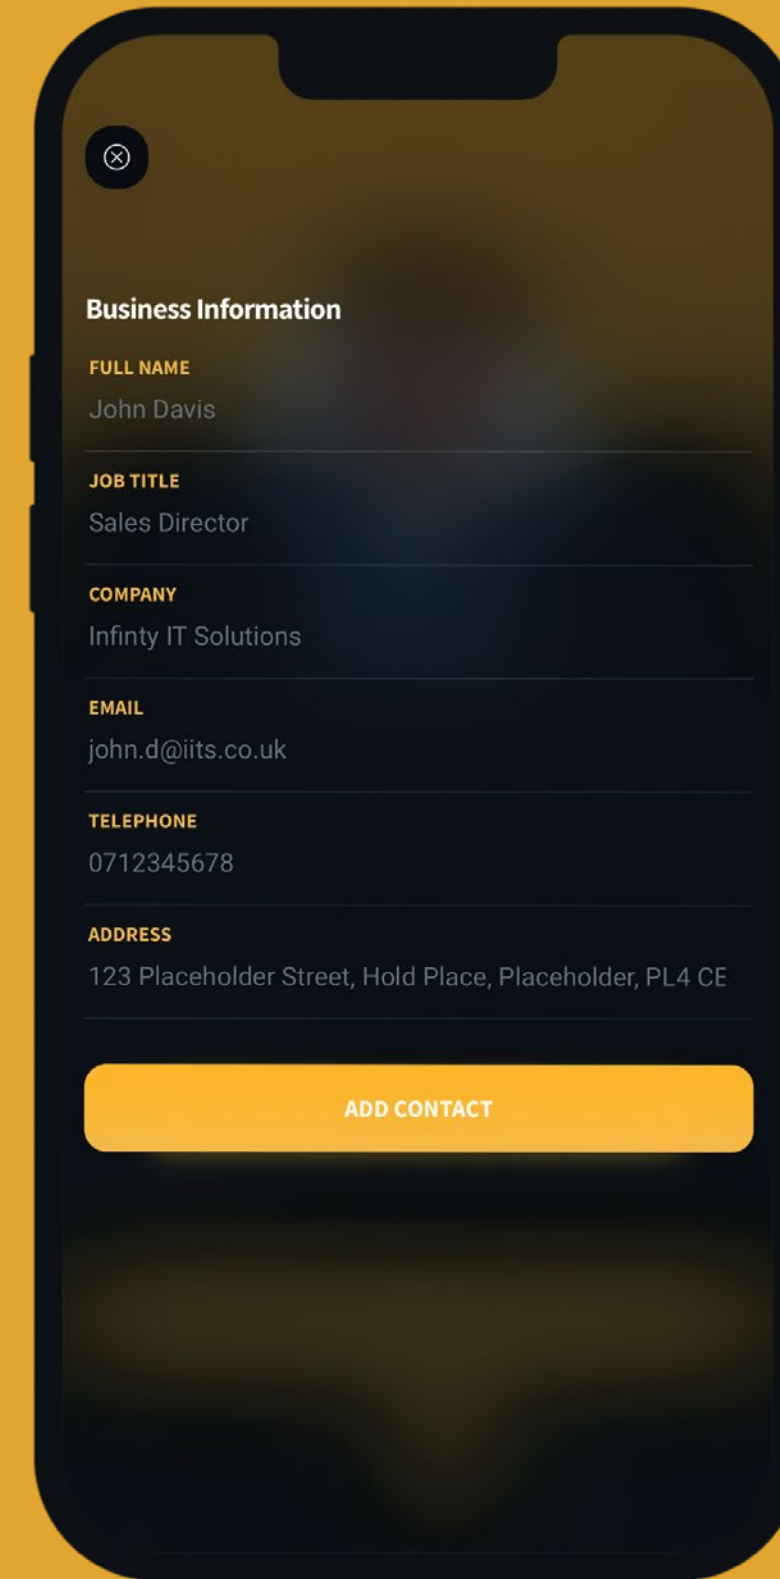

THE SMART BUSINESS CARD

QUICK START GUIDE

SCAN THE QR CODE TO SEE **LEMON** IN ACTION.

Tap

TAP THE PHONE WITH YOUR LEMON CARD

Tap

TAP THE PUSH NOTIFICATION TO OPEN

Boom

ALL OF YOUR CONTACT INFORMATION IN ONE PLACE

Quick Links

INSTANTLY CONNECT BY USING DIRECT LINKS TO YOUR KEY SOCIAL CHANNELS

Share QR Code

NO NFC? NO PROBLEM SHARE YOUR PROFILE ON THE GO WITH JUST A TAP

Virtual Profile

CUSTOMISE YOUR USER DETAILS & KEEP ALL OF YOUR BUSINESS INFORMATION ALL IN ONE PLACE

Add Contact

IMMEDIATELY SAVE CONTACT DETAILS TO THEIR PHONE FOR QUICK & EASY FOLLOW UP

Share QR Code

1. TAP THE SHARE ICON IN YOUR VIRTUAL PROFILE

2. OPEN USERS CAMERA APP TO SCAN QR CODE

Add to Home

ADD YOUR VIRTUAL PROFILE TO YOUR HOME SCREEN FOR EASY ACCESS ON THE GO

iPhone

1. OPEN YOUR PROFILE IN SAFARI
2. TAP THE SHARE ICON
3. TAP "ADD TO HOME SCREEN"