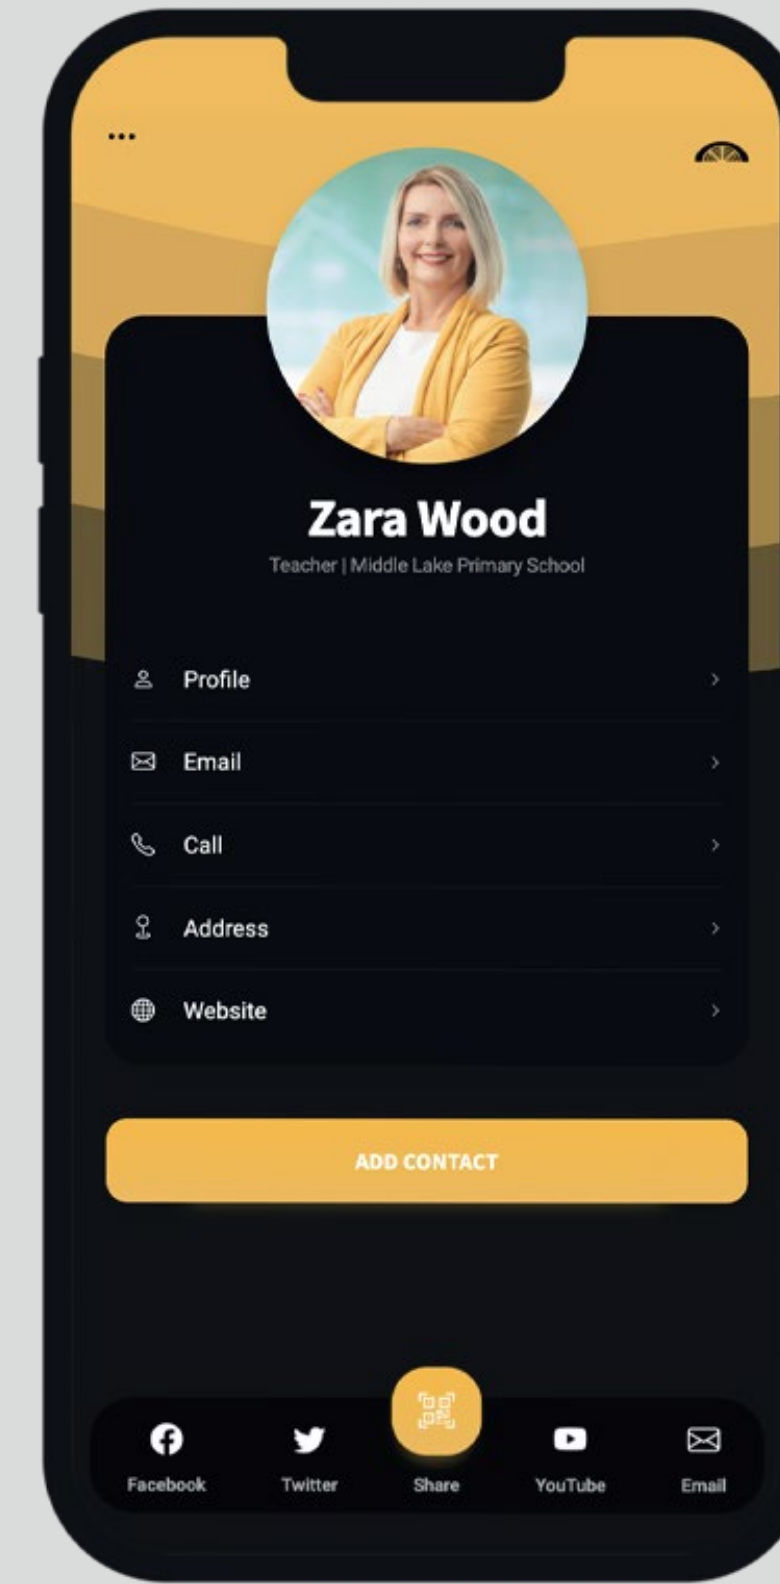

THE SMART BUSINESS CARD

QUICK START GUIDE

SCAN THE QR CODE TO SEE **LEMON** IN ACTION.

Tap

TAP THE PHONE WITH YOUR LEMON CARD

Tap

TAP THE PUSH NOTIFICATION TO OPEN

Boom

ALL OF YOUR CONTACT INFORMATION IN ONE PLACE

Quick Links

INSTANTLY CONNECT BY USING DIRECT LINKS TO YOUR KEY SOCIAL CHANNELS

Share QR Code

NO NFC? NO PROBLEM SHARE YOUR PROFILE ON THE GO WITH JUST A TAP

Virtual Profile

CUSTOMISE YOUR USER DETAILS & KEEP ALL OF YOUR BUSINESS INFORMATION ALL IN ONE PLACE

Add Contact

IMMEDIATELY SAVE CONTACT DETAILS TO THEIR PHONE FOR QUICK & EASY FOLLOW UP

Share QR Code

1. TAP THE SHARE ICON IN YOUR VIRTUAL PROFILE

2. OPEN USERS CAMERA APP TO SCAN QR CODE

Add to Home

ADD YOUR VIRTUAL PROFILE TO YOUR HOME SCREEN FOR EASY ACCESS ON THE GO

iPhone

1. OPEN YOUR PROFILE IN SAFARI
2. TAP THE SHARE ICON
3. TAP "ADD TO HOME SCREEN"