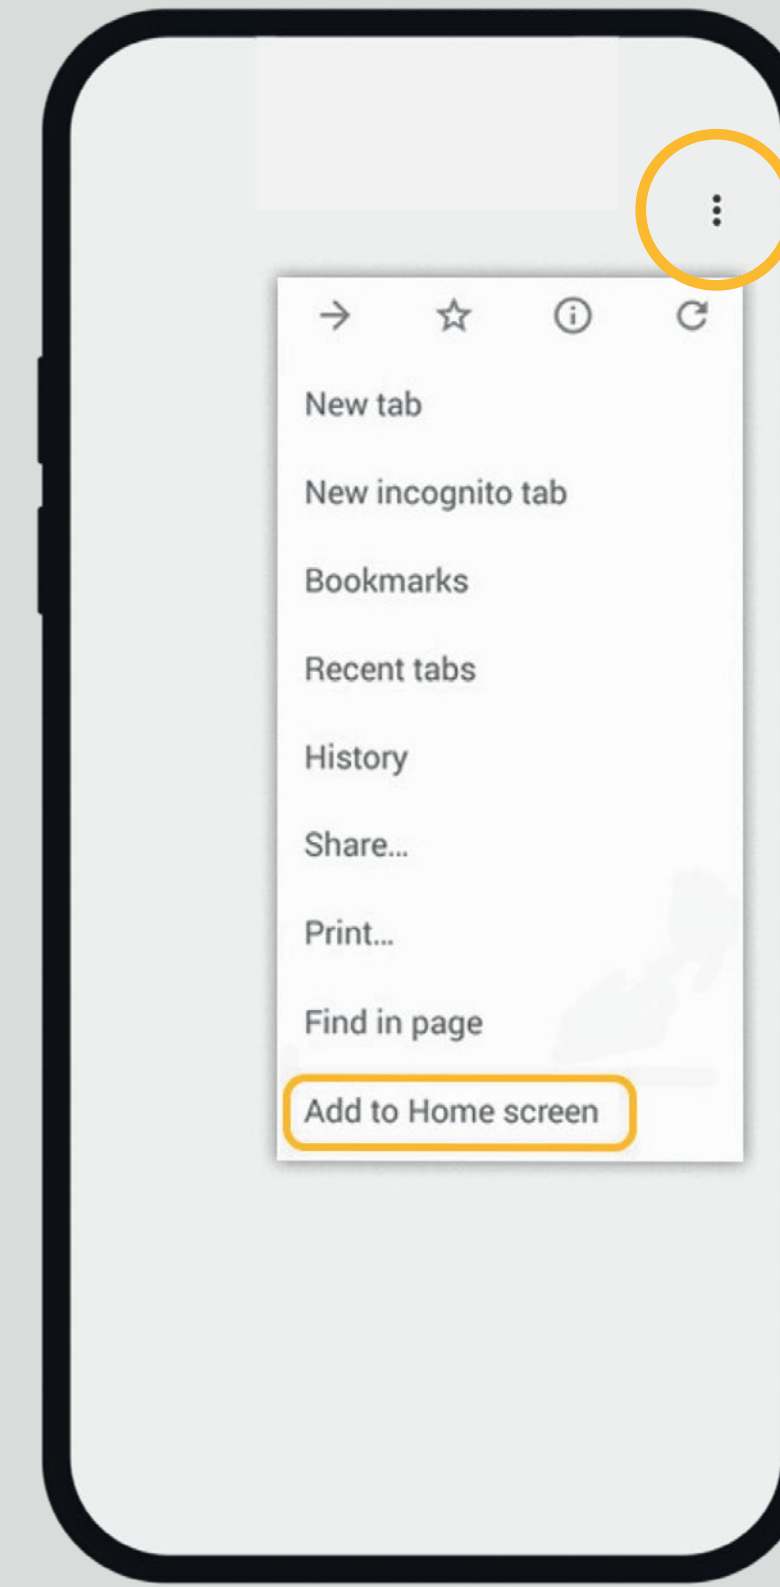

CUSTOMISE YOUR USER DETAILS & KEEP ALL OF YOUR BUSINESS INFORMATION ALL IN ONE PLACE

Add Contact

IMMEDIATELY SAVE CONTACT DETAILS TO THEIR PHONE FOR QUICK & EASY FOLLOW UP

Share QR Code

1. TAP THE SHARE ICON IN YOUR VIRTUAL PROFILE

2. OPEN USERS CAMERA APP TO SCAN QR CODE

Add to Home

ADD YOUR VIRTUAL PROFILE TO YOUR HOME SCREEN FOR EASY ACCESS ON THE GO

iPhone

1. OPEN YOUR PROFILE IN SAFARI
2. TAP THE SHARE ICON
3. TAP "ADD TO HOME SCREEN"

Android

1. OPEN YOUR PROFILE IN CHROME
2. TAP THE MENU ICON
3. TAP "ADD TO HOME SCREEN"

SCAN THE QR CODE TO UPDATE YOUR **LEMON** PROFILE.

LEMON TECHNOLOGIES LTD
DIGITAL NETWORKING SOLUTIONS

 Website:

www.lemonlink.co.uk