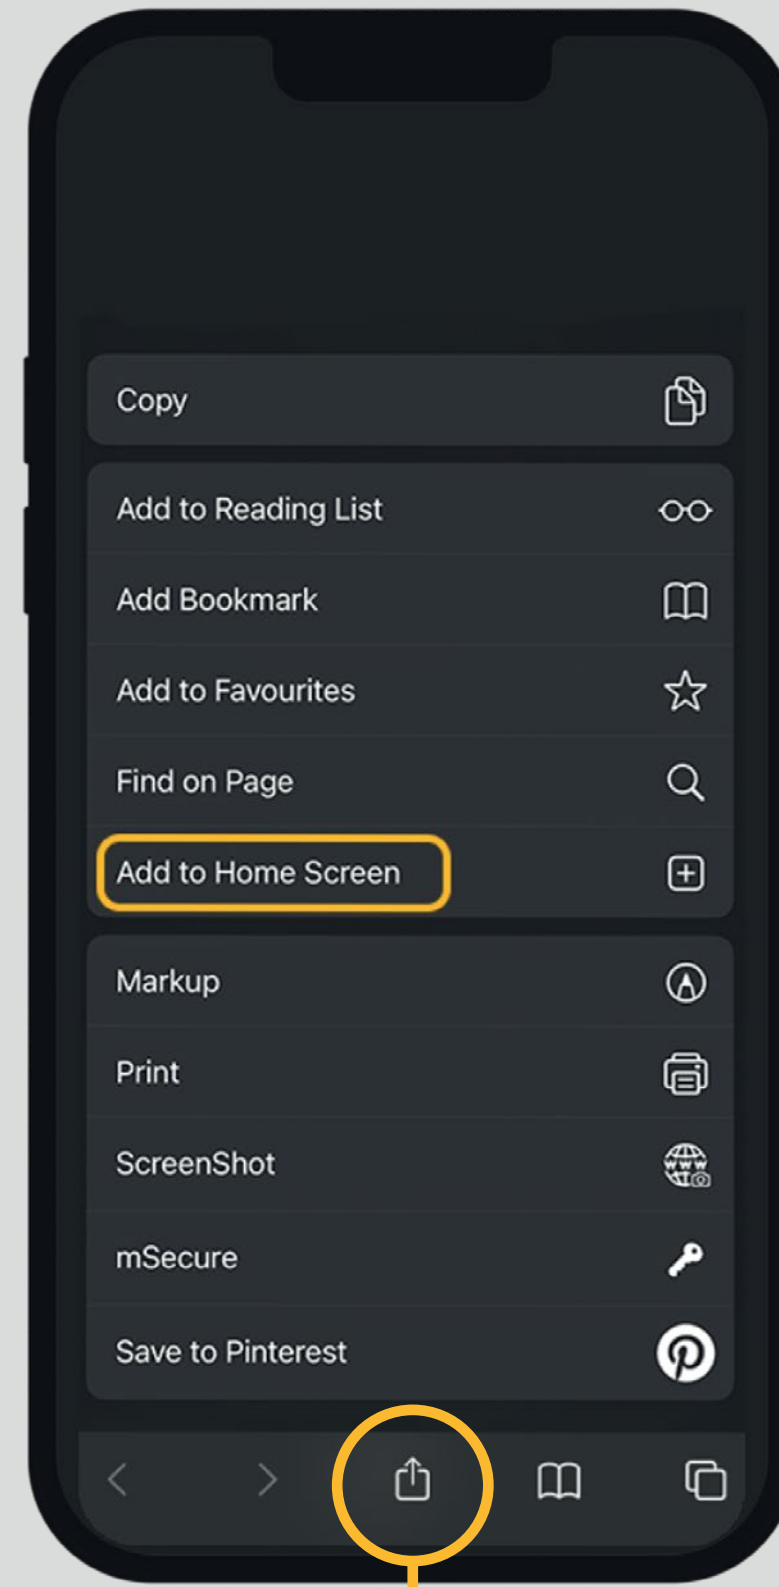

THE SMART BUSINESS CARD

QUICK START GUIDE

SCAN THE QR CODE TO SEE **LEMON** IN ACTION.

Tap

TAP THE PHONE WITH YOUR LEMON CARD

Tap

TAP THE PUSH NOTIFICATION TO OPEN

Boom

ALL OF YOUR CONTACT INFORMATION IN ONE PLACE

Quick Links

INSTANTLY CONNECT BY USING DIRECT LINKS TO YOUR KEY SOCIAL CHANNELS

Share QR Code

NO NFC? NO PROBLEM SHARE YOUR PROFILE ON THE GO WITH JUST A TAP

Virtual Profile

CUSTOMISE YOUR USER DETAILS & KEEP ALL OF YOUR BUSINESS INFORMATION ALL IN ONE PLACE

Add Contact

IMMEDIATELY SAVE CONTACT DETAILS TO THEIR PHONE FOR QUICK & EASY FOLLOW UP

Share QR Code

1. TAP THE SHARE ICON IN YOUR VIRTUAL PROFILE

2. OPEN USERS CAMERA APP TO SCAN QR CODE

Add to Home

ADD YOUR VIRTUAL PROFILE TO YOUR HOME SCREEN FOR EASY ACCESS ON THE GO

iPhone

1. OPEN YOUR PROFILE IN SAFARI
2. TAP THE SHARE ICON
3. TAP "ADD TO HOME SCREEN"