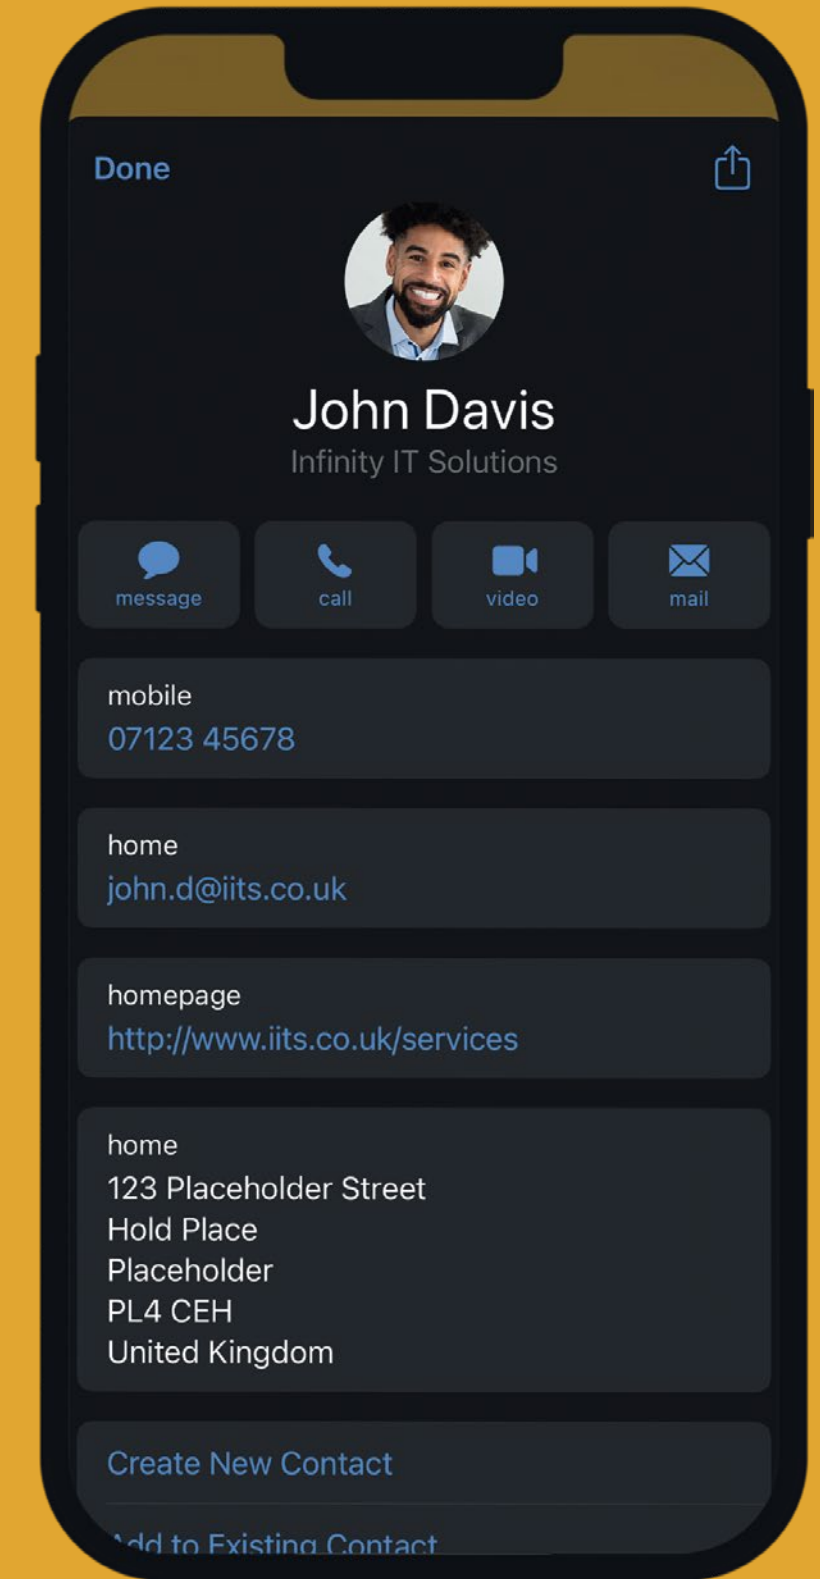

THE SMART BUSINESS CARD

QUICK START GUIDE

SCAN THE QR CODE TO SEE **LEMON** IN ACTION.

Tap

TAP THE PHONE WITH YOUR LEMON CARD

Tap

TAP THE PUSH NOTIFICATION TO OPEN

Boom

ALL OF YOUR CONTACT INFORMATION IN ONE PLACE

Quick Links

INSTANTLY CONNECT BY USING DIRECT LINKS TO YOUR KEY SOCIAL CHANNELS

Share QR Code

NO NFC? NO PROBLEM SHARE YOUR PROFILE ON THE GO WITH JUST A TAP

Virtual Profile

CUSTOMISE YOUR USER DETAILS & KEEP ALL OF YOUR BUSINESS INFORMATION ALL IN ONE PLACE

Add Contact

IMMEDIATELY SAVE CONTACT DETAILS TO THEIR PHONE FOR QUICK & EASY FOLLOW UP

Share QR Code

1. TAP THE SHARE ICON IN YOUR VIRTUAL PROFILE

2. OPEN USERS CAMERA APP TO SCAN QR CODE

Add to Home

ADD YOUR VIRTUAL PROFILE TO YOUR HOME SCREEN FOR EASY ACCESS ON THE GO

iPhone

1. OPEN YOUR PROFILE IN SAFARI
2. TAP THE SHARE ICON
3. TAP "ADD TO HOME SCREEN"