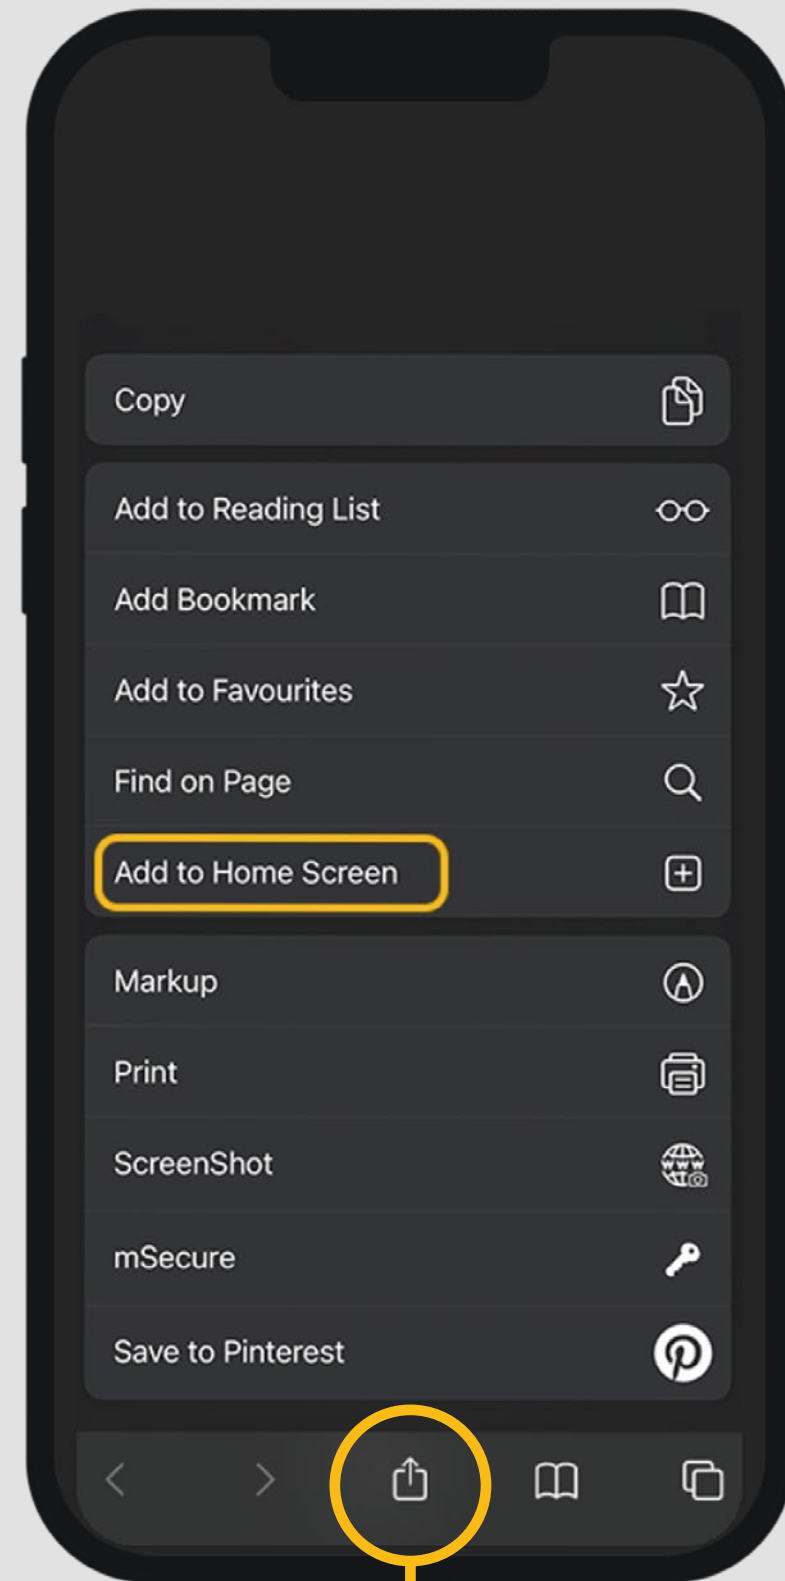

## Add Contact

IMMEDIATELY SAVE CONTACT DETAILS TO THEIR PHONE FOR QUICK & EASY FOLLOW UP

SCAN THE QR CODE TO UPDATE YOUR **LEMON** PROFILE.

# HOME SCREEN

---

ADD YOUR **LEMON** PROFILE  
TO YOUR HOME SCREEN FOR  
QUICK & EASY ACCESS.

EASY PEASY.

## IPHONE

1. Open your profile in Safari.
2. Tap the Share Icon.
3. Tap "Add to Home Screen"

## ANDROID

1. Open your profile in Chrome.
2. Tap the Menu Icon.
3. Tap "Add to Home Screen".

**LEMON TECHNOLOGIES LTD**  
DIGITAL NETWORKING SOLUTIONS

 Website:

[www.lemonlink.co.uk](http://www.lemonlink.co.uk)