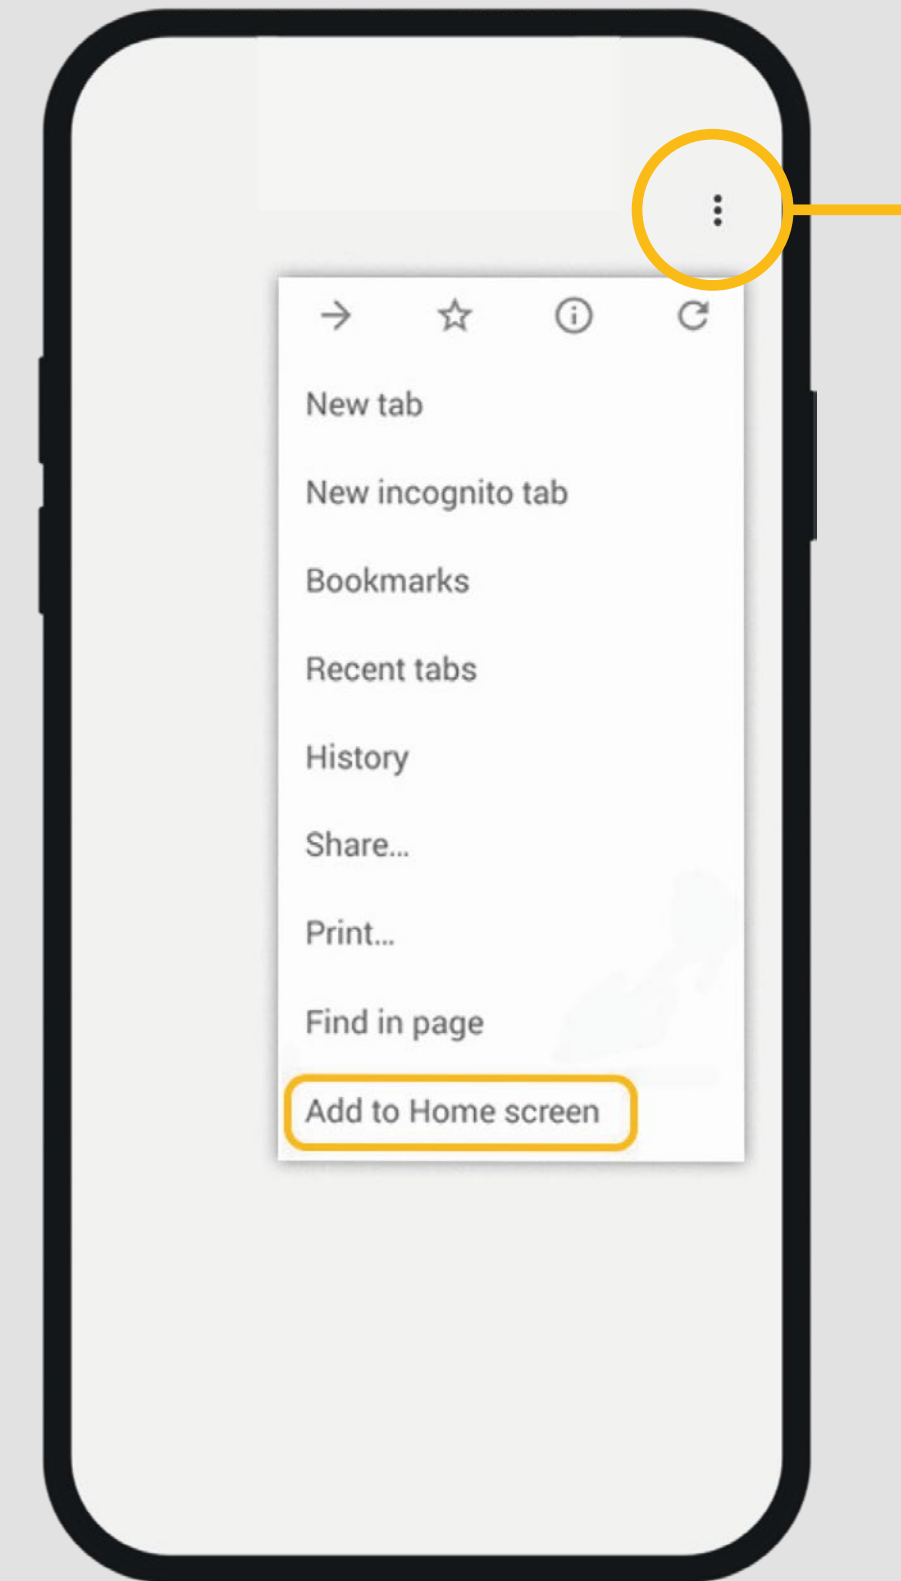

## Add Contact

IMMEDIATELY SAVE CONTACT DETAILS TO THEIR PHONE FOR QUICK & EASY FOLLOW UP

SCAN THE QR CODE TO UPDATE YOUR **LEMON** PROFILE.

# HOME SCREEN

---

ADD YOUR **LEMON** PROFILE  
TO YOUR HOME SCREEN FOR  
QUICK & EASY ACCESS.

EASY PEASY.

## IPHONE

1. Open your profile in Safari.
2. Tap the Share Icon.
3. Tap "Add to Home Screen"