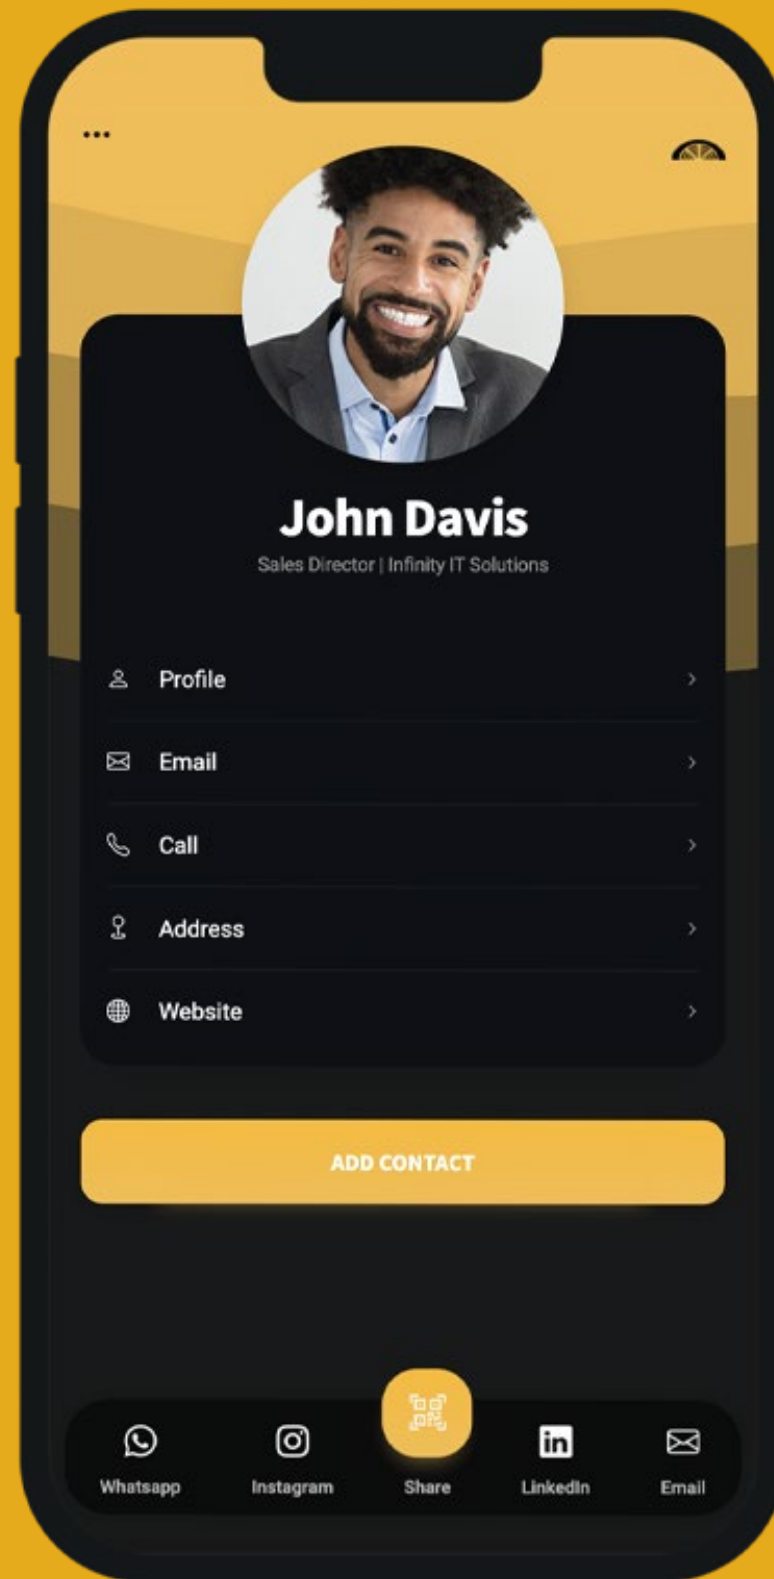

Quick Links

INSTANTLY CONNECT BY USING DIRECT LINKS TO YOUR KEY SOCIAL CHANNELS