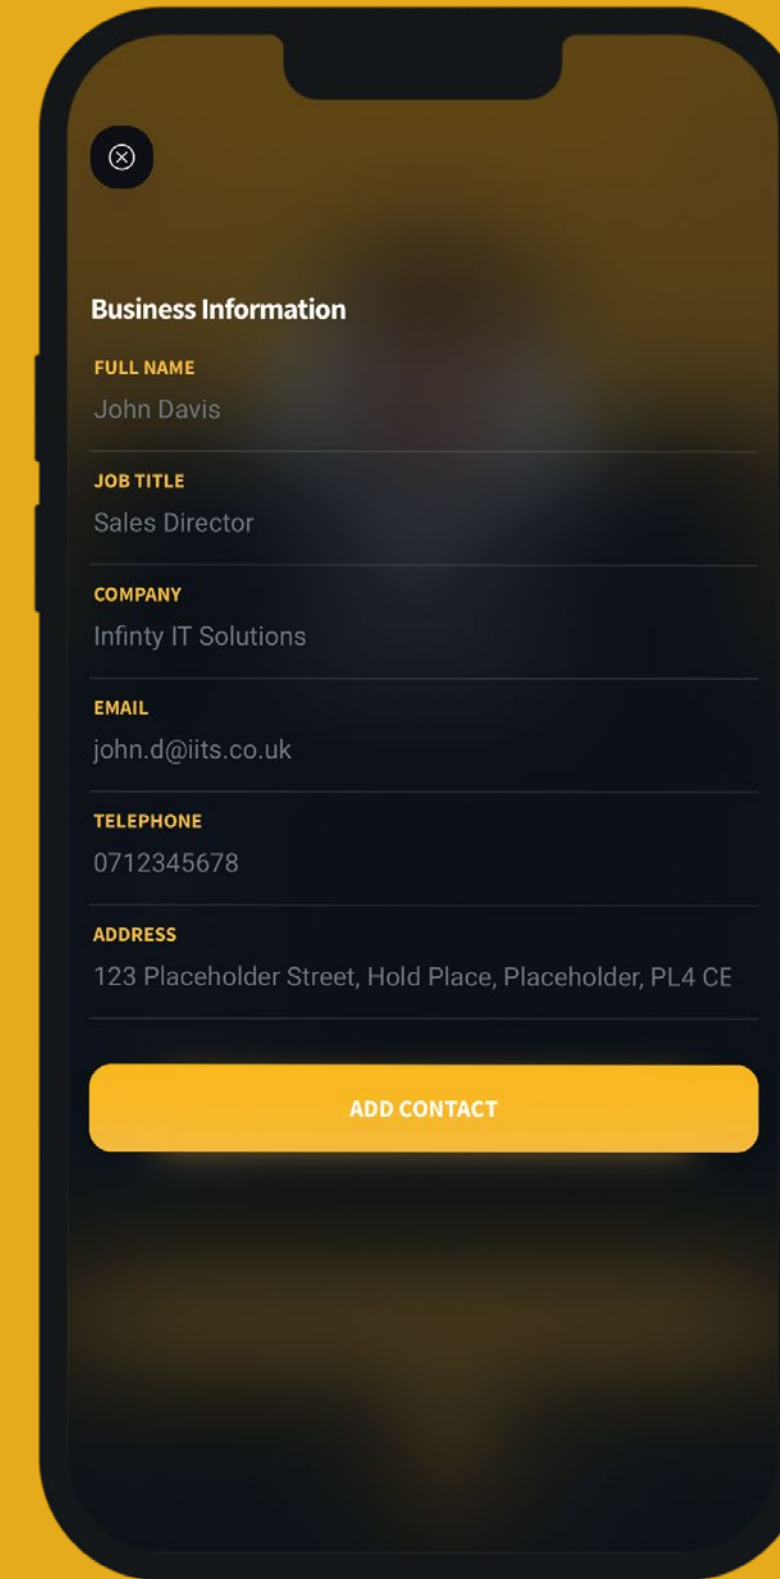

# BUSINESS CARD

---

 **LEMON**

YOUR QR CODE

NFC ENABLED

YOUR BRAND\*

CUSTOM COLOUR\*\*

\*WITH PRO & BUSINESS ACCOUNT // \*\*WITH BUSINESS ACCOUNT

# VIRTUAL PROFILE

## Quick Links

INSTANTLY CONNECT BY USING DIRECT LINKS TO YOUR KEY SOCIAL CHANNELS

## Share QR Code

NO NFC? NO PROBLEM  
SHARE YOUR PROFILE ON THE GO WITH JUST A TAP