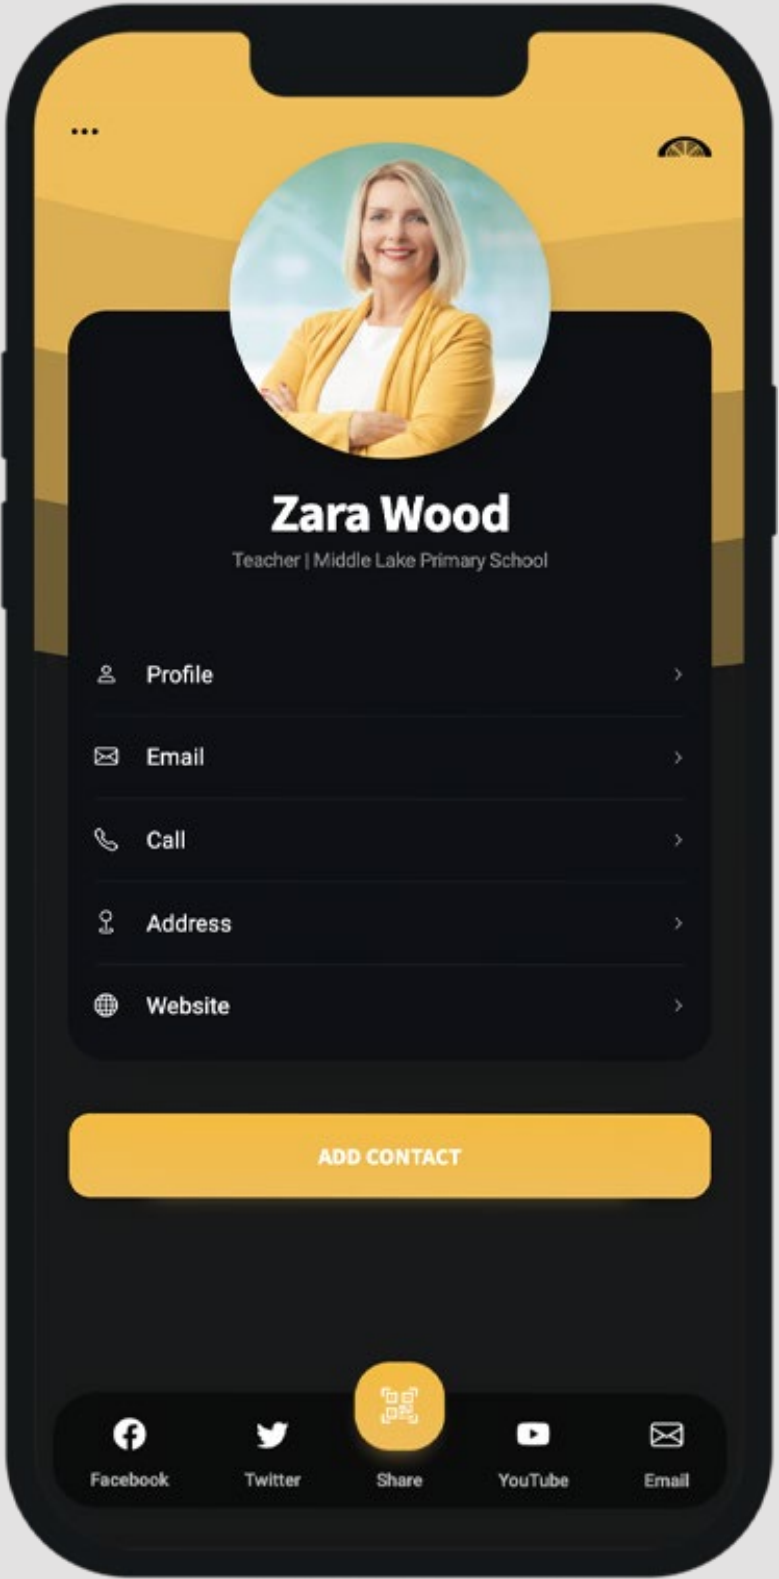

## **Instant Engagement**

Send users directly to your contact info, social profile  
or website with just a tap.

**Tap**

TAP THE PHONE WITH YOUR LEMON CARD

**Tap**

TAP THE PUSH NOTIFICATION TO OPEN

**Boom**