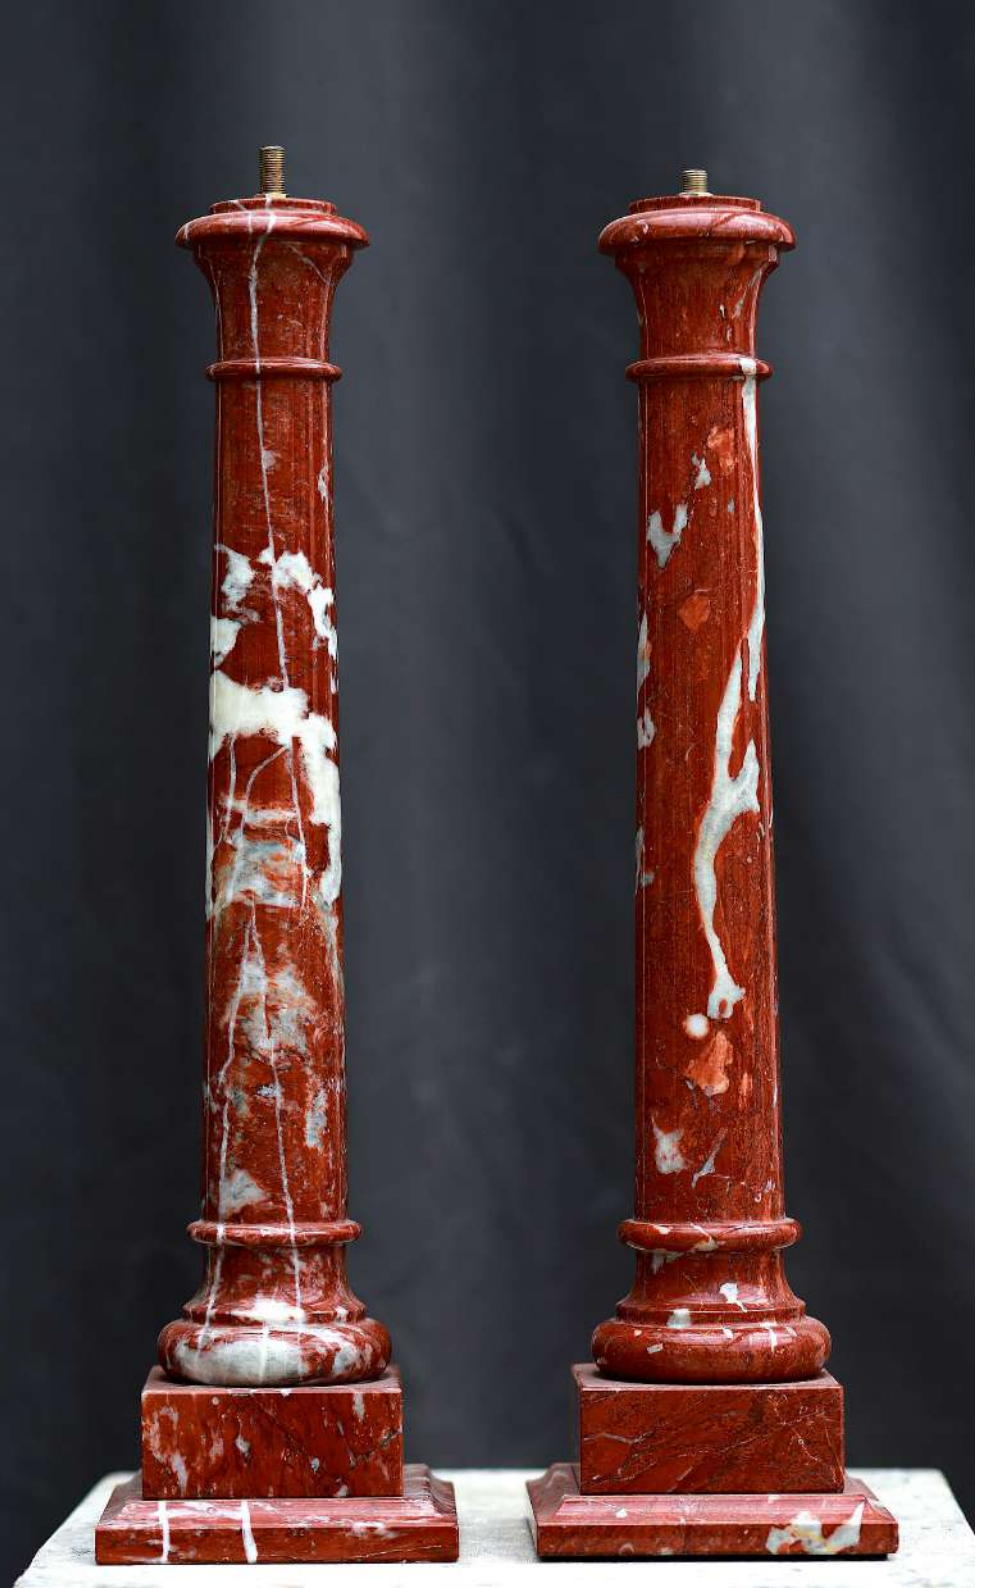

LAMP BASES IN SALOME'
MARBLE AND LAGUNA RED

Dimensions (cm): 40 x 12 x 12

LAMP BASES IN BOTTICINO MARBLE

Dimensions (cm): 51 x 13 x 13

LAMP BASES IN RED FRANCIA MARBLE

Dimensions (cm): 51 x 13 x 13

LAMP BASES IN GREEN ALPES MARBLE