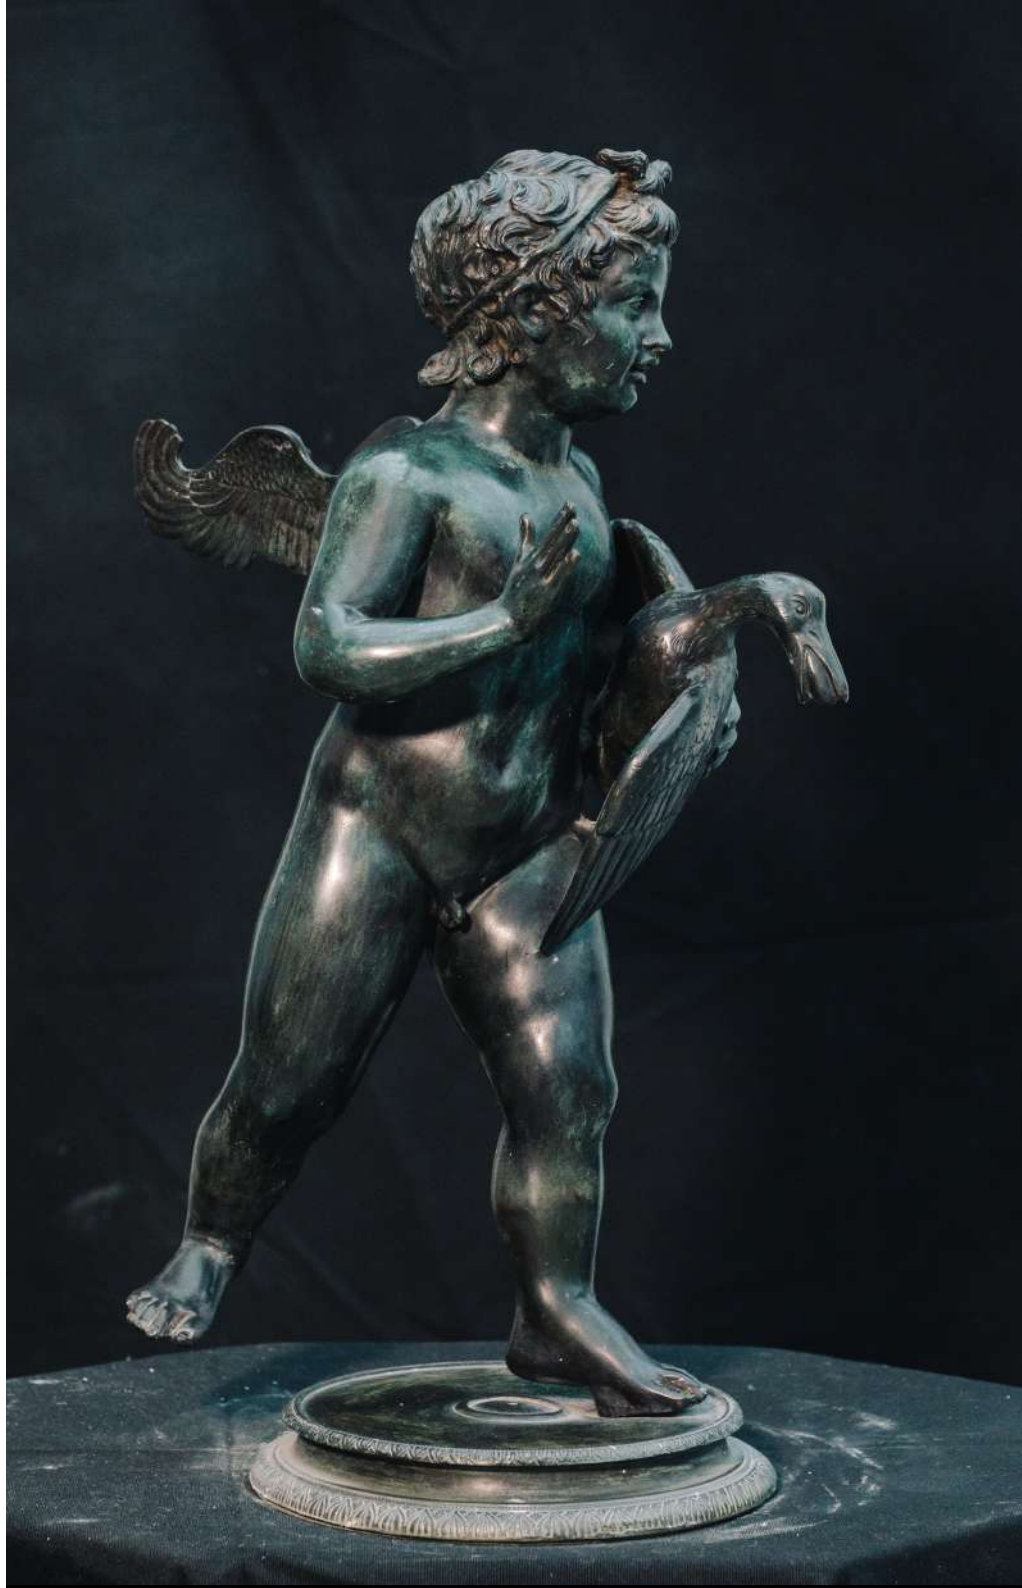

OMERO

Dimensions (cm): 70 x 34 x 20

SATYR

Dimensions (cm): 55 x 36 x 30

PUTTO FROM VERROCCHIO

Dimensions (cm): 73 x 46 x 38

POMPEI PUTTO WITH DOLPHIN

Dimensions (cm): 64 x 25 x 24