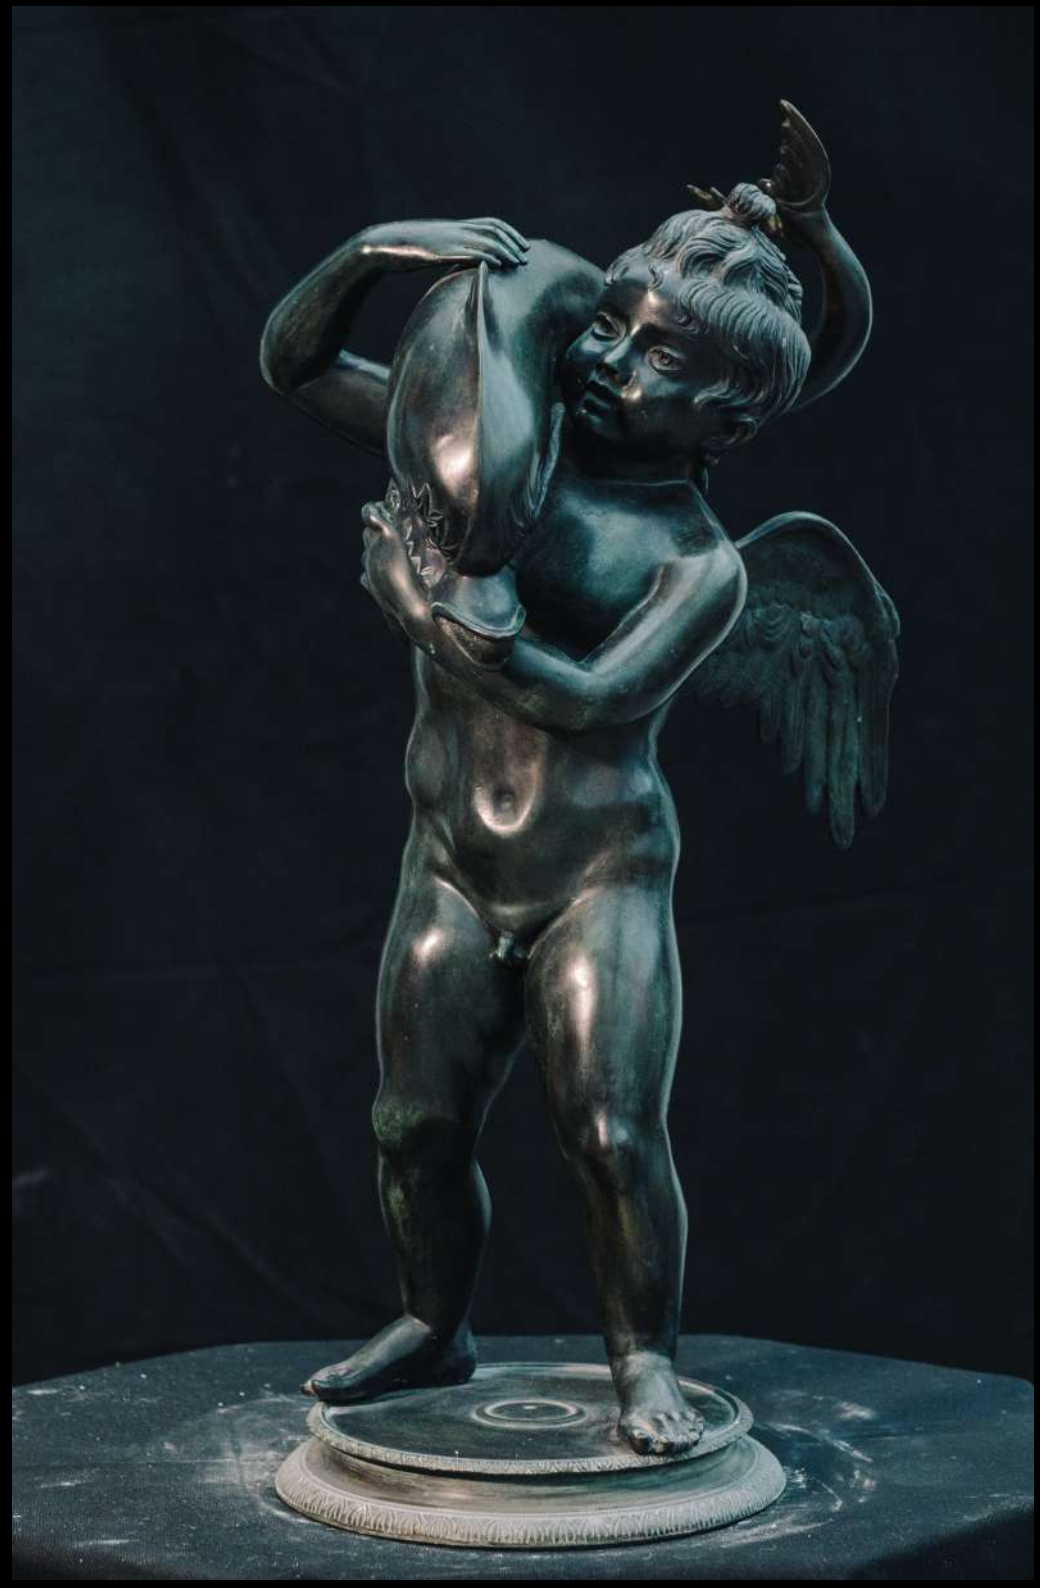

OMERO

Dimensions (cm): 70 x 34 x 20

SATYR

Dimensions (cm): 55 x 36 x 30

PUTTO FROM VERROCCHIO

Dimensions (cm): 73 x 46 x 38

POMPEI PUTTO WITH DOLPHIN

Dimensions (cm): 64 x 25 x 24