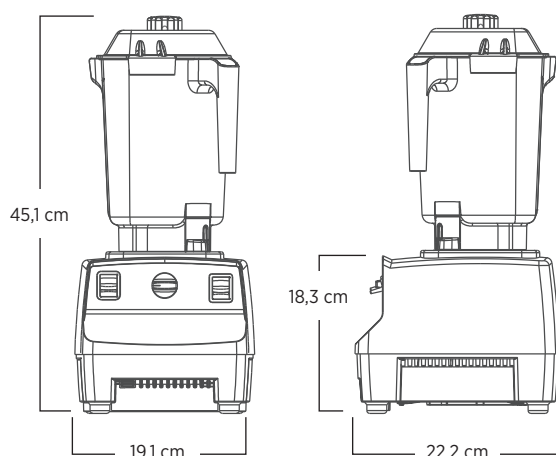

Includes Drink Machine Advance with 1,4-liter high-impact, clear/stackable Advance container, complete with Advance blade assembly and lid, and black or red base.

For more complete warranty terms and conditions, please contact your authorized Vitamix distributor.

Product Specifications

Motor	≈2,3 peak output horsepower motor
Electrical	220-240 V, 50-60 Hz, 1000-1200 W
Net Weight	5,23 kg, (6,14 kg with box)
Dimensions	45,1 x 19,1 x 22,2 cm (HxWxD)

Also Available

2,0 L BPA-free, clear standard container complete with Wet blade assembly and lid

1,4 L BPA-free, clear standard container complete with Wet blade assembly and lid

0,9 L BPA-free, clear standard container complete with Wet blade assembly and lid

1,4 L clear BPA-free, Advance container complete with Advance blade assembly and lid

Not all products are offered in all countries. Products and item numbers may differ in your local market. Please contact your Vitamix Account Representative for product availability and item details.

Contact Information

Commercial Sales

Mon - Fri 8am-6pm (EST)

+1 440.782.2450

commercial@vitamix.com

Technical Support

Mon - Fri 8am-6pm (EST)

+1 440.782.2450

commercialts@vitamix.com

vitamix.com

For more information, please contact an authorized Vitamix distributor, or Vitamix international customer service.