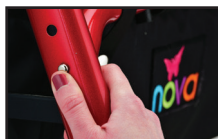

Scan here to watch the **How to Use Video!**

OVAL-SHAPED TUBING

Sleek and Sturdy oval frame design

HANDLE FOR EASY FOLDING

Built-in handle for easy folding

PUSH-BUTTONS

Quick-Fit push-buttons to adjust and remove handles, adjust seat height and remove legs