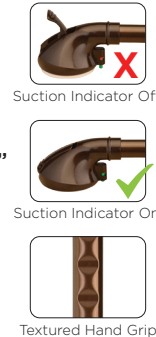

Luxury Wall Grab Bar

8618N-R

- 18" Length
- Nickel
- Corrosion resistant
- Textured surface for improved grip
- Hardware included
- 1.5" wall stand-off
- 3.25" fixed flange
- 1.25" diameter tubing

Textured surface for improved grip

Suction Cup Balance Assist Bar

8212-R

- Installs quickly; perfect for home or travel use
- Provides added support when entering and leaving a bath tub or shower
- Easy to attach and remove
- Secure suction indicator displays green for secure and red for not secure
- No tools required
- Dimensions: 5"w x 3.5"d x 12"h

16" Suction Cup Balance Assist Bar

8216B-R / 8216N-R

- Green and red indicators help ensure proper installation
- Waved tubing promotes secure hand grip
- Strong, easy-to-use suction cup mechanism
- Use for balance assist only, not for body weight leverage
- Each suction cup requires only 5" x 5" of smooth, non-porous tile space
- Dimensions: 4.25"w x 3.25"d x 20.5"h