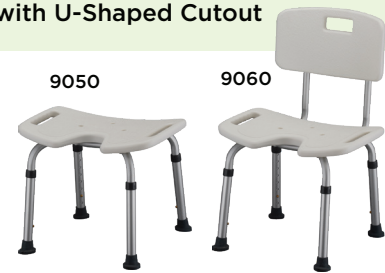

9050 & 9060 with U-Shaped Cutout

- U-shaped design for cleaning purposes
- Adjustable height aluminum frame
- Latex-free rubber tips
- Removable back (9060 only)

- | | |
|---|---|
| • Seat Height Adjustment:
14.25" - 21.25" | • Leg Footprint:
High - 20" w x 18" d
Low - 18.5" w x 16.75" d |
| • Seat Dimensions:
19" w x 12.75" d | • Weight Capacity: 300 lb |