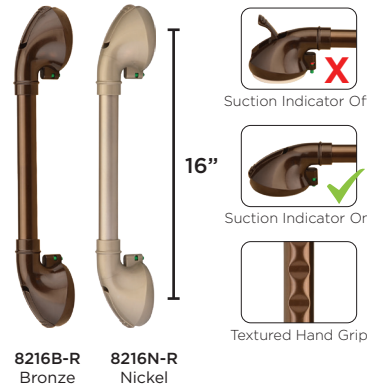

Luxury Wall Grab Bar

8618N-R

- 18" Length
- Nickel
- Corrosion resistant
- Textured surface for improved grip
- Hardware included
- 1.5" wall stand-off
- 3.25" fixed flange
- 1.25" diameter tubing

Textured surface for improved grip

Suction Cup Balance Assist Bar

8212-R

- Installs quickly; perfect for home or travel use
- Provides added support when entering and leaving a bath tub or shower
- Easy to attach and remove
- Secure suction indicator displays green for secure and red for not secure
- No tools required
- Dimensions: 5"w x 3.5"d x 12"h

16" Suction Cup Balance Assist Bar

8216B-R / 8216N-R

- Green and red indicators help ensure proper installation
- Waved tubing promotes secure hand grip
- Strong, easy-to-use suction cup mechanism
- Use for balance assist only, not for body weight leverage
- Each suction cup requires only 5" x 5" of smooth, non-porous tile space
- Dimensions: 4.25"w x 3.25"d x 20.5"h

Tub Grab Bar

8220-R

- Provides added support when entering and leaving a bath tub or shower
- Made of 1" powder coated steel tubing
- Rubber contact points
- Clamp adjusts from 3" - 7"w
- Dimensions: 6"w x 11"d x 19"h
- Weight Capacity: 250 lb