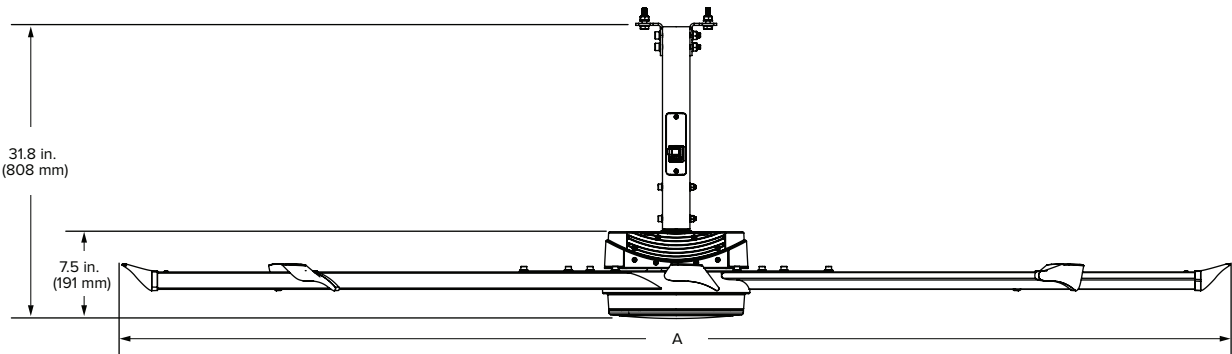

Technical Specifications

Diameter (A)	Weight²	Max speed	Airfoil clearances³	Input power	Sound at max speed⁴
8 ft (2.4 m)	75 lb (34 kg)	158 RPM	2 ft (0.6 m) on sides 2 ft (0.6 m) below ceiling deck	110–125 VAC, 1 Φ, 50/60 Hz, 10 A 200–240 VAC, 1 Φ, 50/60 Hz, 10 A	< 35 dBA
10 ft (3 m)	81 lb (37 kg)	107 RPM			
12 ft (3.7 m)	88 lb (40 kg)	76 RPM			
14 ft (4.3 m)	96 lb (44 kg)	56 RPM			

¹ Not suitable for salt air environments.
² Weight does not include mount or extension tube.
³ Suitable for ceilings as low as 12 feet (3.7 meters).
⁴ Fans are sound tested at maximum speed in a laboratory environment. Actual results in field conditions may vary due to sound reflecting surfaces and environmental conditions.