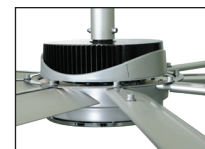

White Motor Housing with Silver Trim