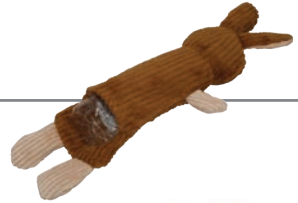

Average size: 13"(L) x 6"(W) x 4"(H)

Shaggy Pink
Rabbit
40100

Shaggy Blue
Raccoon
40102

Flying
Duck
40104

NEW!

Purple
Seahorse
40214

BOTTLE

Average size: 15"(L) x 7"(W) x 4"(H)

Just insert plastic water bottle for hours of crinkly fun!

Beaver
40107

Fox
40108

Pig
40109

Whisper Rabbit
40116

No
Squeaker

TENDER-TUFFS

BIG SHOTS