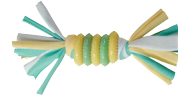

COMFORTABLE BEGINNINGS NEW STARTER KIT

Boy Starter Kit
30280

Girl Starter Kit
30281

Neutral Starter Kit
30282

Included
in the kit

FOR THE PET

- Provides essential products needed to give a new puppy a comfortable, calming experience in the home
- Allows for a low stress, comfortable environment
- Promotes better behavior in the house