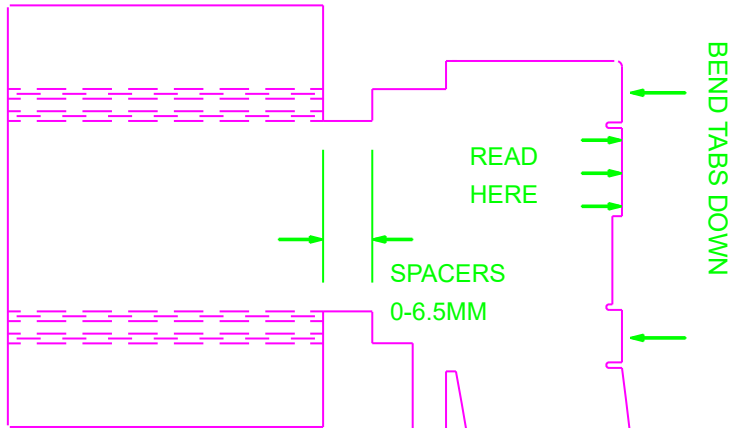

RADIUS MEASURING GUIDE

LEFT

PRELOADER
ADJUSTMENT

BOONE RADIUS CRANKS

RIGHT

SCALE INCHES

SCALE CM