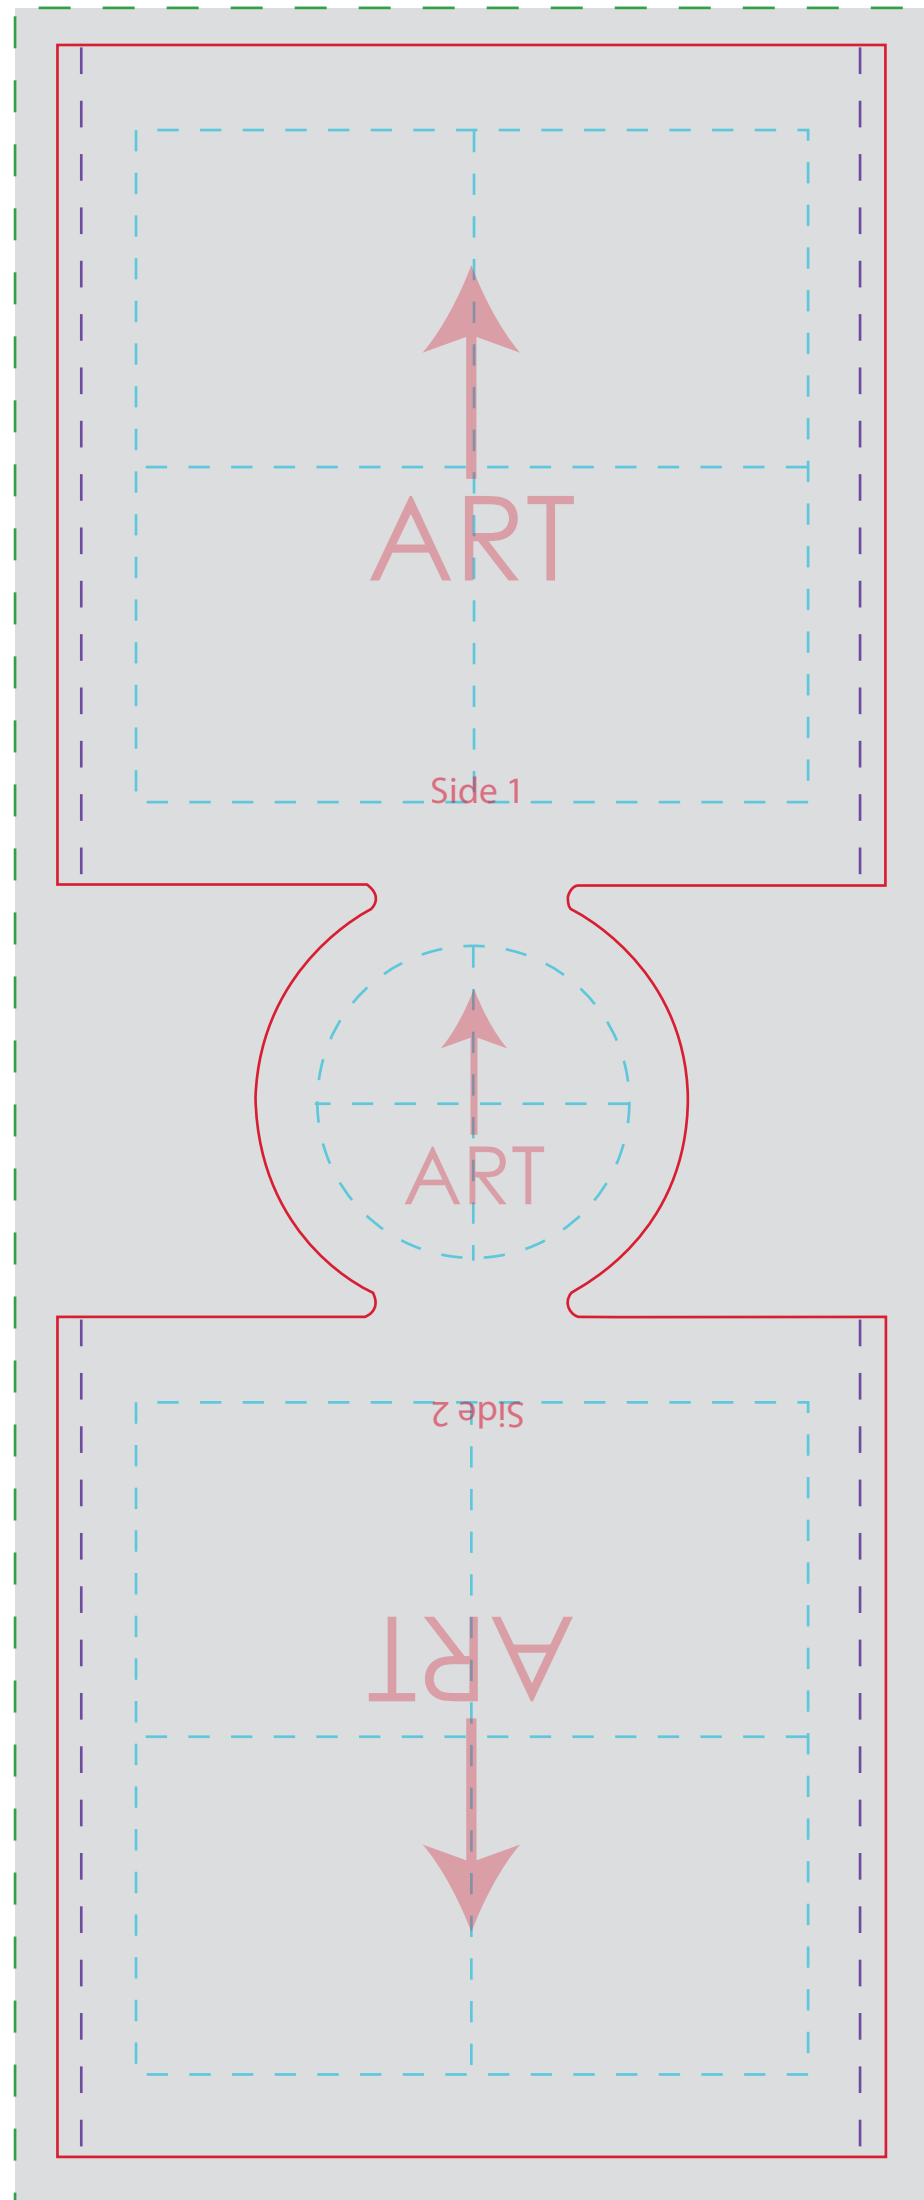

9100 - Pocket Coolie

- imprint area for screen print
- Seam /Bias Path / folding material
- cut line
- bleed line for 4cp backgrounds
- Gusset/Interior Panels
- not suitable for text or logos.
- ▲ Art's orientation