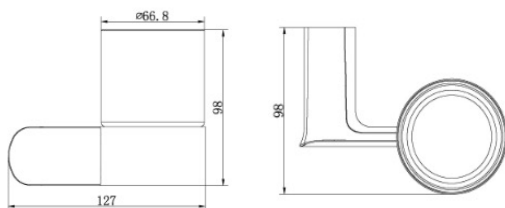

Drawing

For more information about this product or our full product range please contact us:

E-Mail: info@elinaaqua.com

Website: www.elinaaqua.com

Graniti Building Materials L.L.C

Telephone: +971 (0) 4 269 1377

Website: www.granitiuae.com

Email: info@granitiuae.com