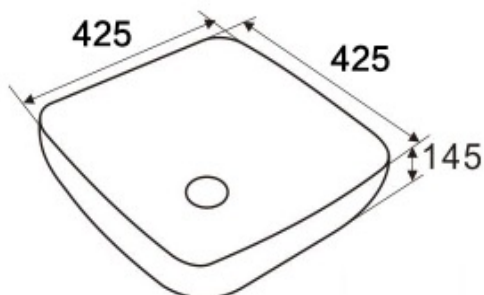

Drawing

For more information about this product or our full product range please contact us:

E-Mail: info@elinaaqua.com

Website: www.elinaaqua.com

Graniti Building Materials L.L.C

Telephone: +971 (0) 4 269 1377

Website: www.granitiuae.com

Email: info@granitiuae.com