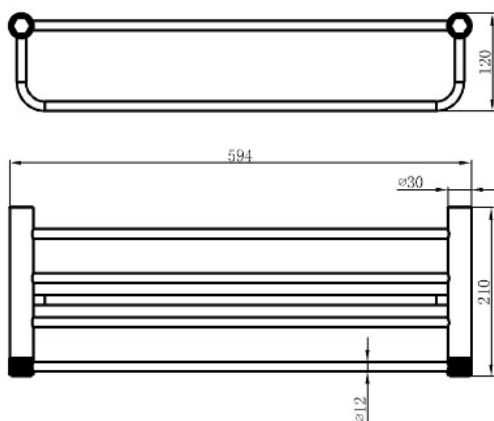

Drawing

For more information about this product or our full product range please contact us:

E-Mail: info@elinaaqua.com

Website: www.elinaaqua.com

Graniti Building Materials L.L.C

Telephone: +971 (0) 4 269 1377

Website: www.granitiuae.com

Email: info@granitiuae.com