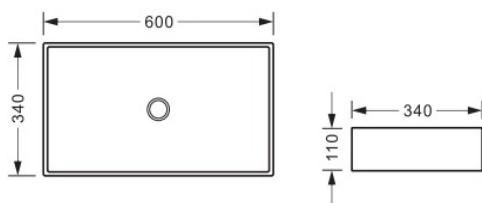

Drawing

For more information about this product or our full product range please contact us:

E-Mail: info@elinaaqua.com

Website: www.elinaaqua.com

Graniti Building Materials L.L.C

Telephone: +971 (0) 4 269 1377

Website: www.granitiuae.com

Email: info@granitiuae.com