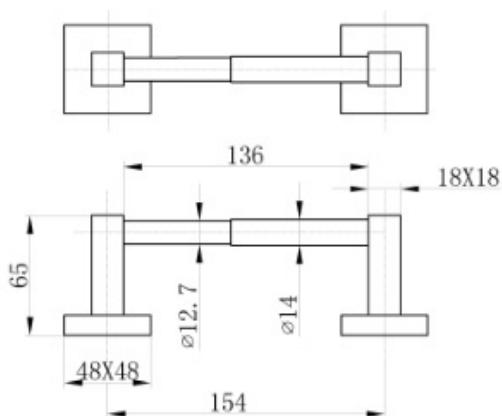

PAPER HOLDER
93603CMB

Specifications

Range	LONDON
Product Code	93603CMB
Finish / Color	MATT BLACK
Product Type	PAPER HOLDER
Material	BRASS

Technical Information

PAPER HOLDER
WALL MOUNTED
SINGLE FIXING POINT

BOX CONTENTS:
PAPER HOLDER
FIXING KIT

Drawing

For more information about this product or our full product range please contact us:

E-Mail: info@elinaaqua.com

Website: www.elinaaqua.com

Graniti Building Materials L.L.C

Telephone: +971 (0) 4 269 1377

Website: www.granitiuae.com

Email: info@granitiuae.com