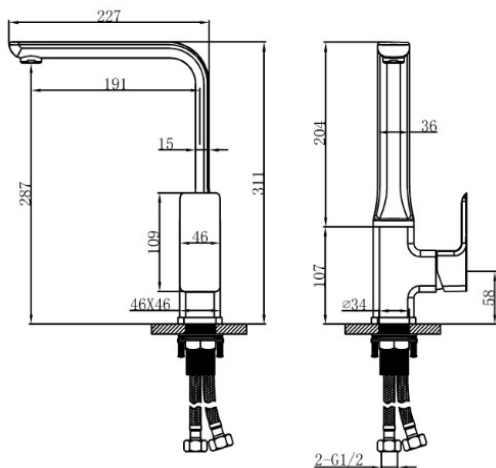

Drawing

Flow Rate Graph

For more information about this product or our full product range please contact us:

E-Mail: info@elinaaqua.com

Website: www.elinaaqua.com

Graniti Building Materials L.L.C

Telephone: +971 (0) 4 269 1377

Website: www.granitiuae.com

Email: info@granitiuae.com