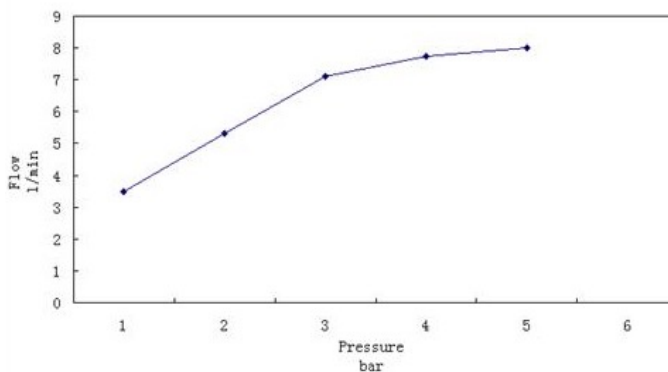

Drawing

Flow Rate Graph

For more information about this product or our full product range please contact us:

E-Mail: info@elinaaqua.com

Website: www.elinaaqua.com

Graniti Building Materials L.L.C

Telephone: +971 (0) 4 269 1377

Website: www.granitiuae.com

Email: info@granitiuae.com