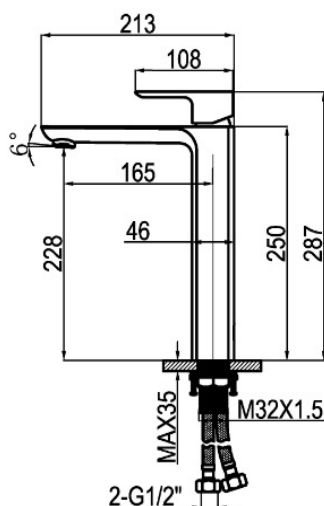

Drawing

Flow Rate Graph

For more information about this product or our full product range please contact us:

E-Mail: info@elinaaqua.com

Website: www.elinaaqua.com

Graniti Building Materials L.L.C

Telephone: +971 (0) 4 269 1377

Website: www.granitiuae.com

Email: info@granitiuae.com