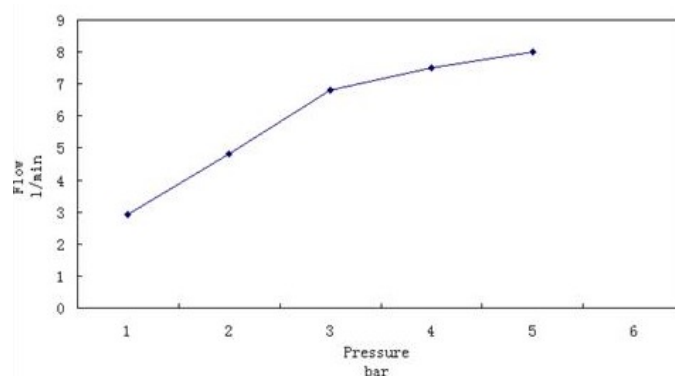

Drawing

Flow Rate Graph

For more information about this product or our full product range please contact us:

E-Mail: info@elinaaqua.com

Website: www.elinaaqua.com

Graniti Building Materials L.L.C

Telephone: +971 (0) 4 269 1377

Website: www.granitiuae.com

Email: info@granitiuae.com