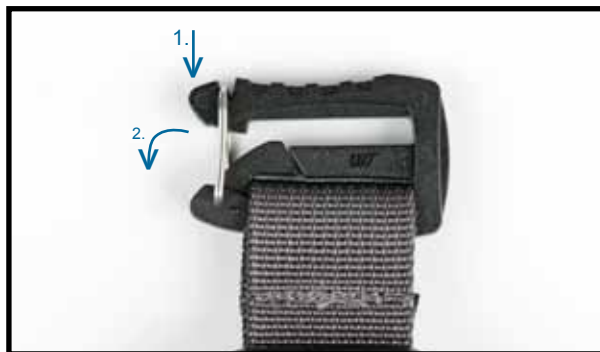

## Product Description:

The Camera Support Straps V2.0 are designed to connect the Think Tank Camera Strap (sold separately) to any Think Tank backpack. While in use, the Camera Support Straps V2.0 reduce stress on the neck and shoulders by transferring the camera and lens' weight to the wider backpack harness. Keep the camera out and ready to shoot at a moment's notice, without discomfort!

## Key Features:

- New, longer straps (max length 19")
- Compatible with any Think Tank backpack
- Connects Think Tank Camera Straps (sold separately) to backpack
- Reduces stress on neck and shoulders
- Supports one or two DSLRs with lenses attached

## Specifications

- SKU: 87453000 258 8 • Part Number: 258
- LENGTH: 6" - 19" (15.2 - 48.3 cm)
  - WEIGHT: 2.8 oz (78 g)

The Camera Support Straps attach to the flat webbing loops found on any Think Tank backpack.

To open the Double Gate Keeper clips on the Camera Support Straps, push down on the front edge of the clip allowing the metal gate to swing open. Slide onto webbing and close gate.

Connect the metal clips to one or both of the metal rings on the Camera Strap (sold separately).