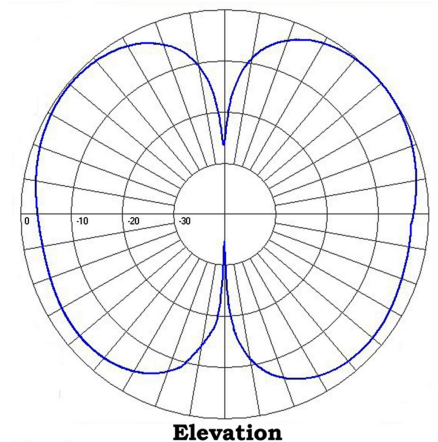

Electrical Specifications

Frequency Range	MHz	158.4 to 168
Bandwidth	MHz	9.6
Connector		N-Female
Gain (nominal)	dBd (dBi)	unity (2.1)
Input VSWR (max)		1.5:1
Polarization		vertical
Impedance	Ω	50
Pattern		Omni-directional
Average Input Power (max)	W	300
Lightning protection		DC ground

Mechanical Specifications

Width	in (mm)	2.2 (56)
Depth	in (mm)	24.5 (622)
Length/ Height	in (mm)	4 (102)
Mounting hardware		Supplied
Actual shipping weight	lbs (kg)	6 (2.72)
Shipping dimensions	in (mm)	3x5x25 (76x127x635)
Ground Plane (min)	in (mm)	62x42

Ordering Information

UHF-Female connector also available.

Environmental Specifications

Temperature range	°F (°C)	-40 to +140 (-40 to +60)
-------------------	---------	--------------------------

Region	United States	Europe, Middle East, and Africa	Canada, Caribbean, and Latin America	Asia-Pacific
Telephone	1 800 263 3275	+44 (0) 1487 84 28 19	Canada: 1 800 263 3275 International: +1 905 726 7676	+1 905 727 0165
E-mail	salesusa@sinctech.com	salesuk@sinctech.com	salescan@sinctech.com	salesasia@sinctech.com