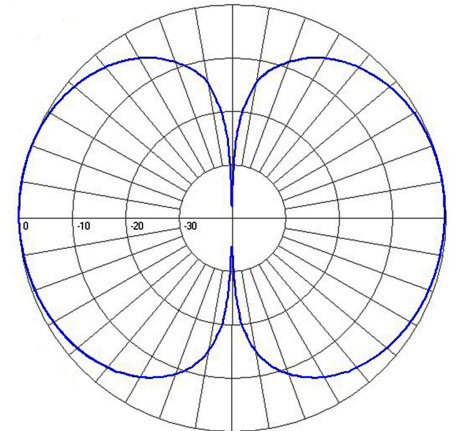

Electrical Specifications

Frequency Range	MHz	136 to 160
Connector		N-Male
Gain (nominal)	dBd (dBi)	unity (2.1)
Input VSWR (max)		2:1
Polarization		vertical
Pattern		Omn-directional
Vertical beamwidth (typ)	degrees	71
Average Input Power (max)	W	250
Lightning protection		DC ground

Mechanical Specifications

Width	in (mm)	26.5 (673)
Depth	in (mm)	26.5 (673)
Length/ Height	in (mm)	67 (1702)
Base pipe diameter	in (mm)	1.5 (38)
Base pipe mounting length	in (mm)	15 (381)
Weight	lbs (kg)	11.5 (5.22)
Weight iced (1/2" ice)	lbs (kg)	19.8 (8.99)
Mounting Hardware (Included)		Clamp135
Shipping dimensions	in (mm)	73x5x6 (1854x127x152)

Environmental Specifications

Temperature range	°F (°C)	-40 to +140 (-40 to +60)
Wind Loading Area (Flat Plate Equivalent)	ft² (m²)	0.57 (0.05)
Wind Loading Area (1/2" ice)	ft² (m²)	1.33 (0.12)
Rated wind velocity (no ice)	mph (km/h)	175 (282)
Rated wind velocity (1/2" radial ice)	mph (km/h)	110 (177)
Lateral Thrust (100 mph No Ice)	lbs (N)	23 (102.3)
Bending moment (100 mph No Ice)	ft-lbs (Nm)	38 (51.3)
Tip deflection (100 mph No Ice)	degrees	0.54

Elevation

Region	United States	Europe, Middle East and Africa	Caribbean and Latin America	Canada and rest of the world
Telephone	USA: 1 800 263 3275	International: +44 (0) 1487 84 28 19	International: +1 905 726 7676	Canada: 1 800 263 3275 International: +1 905 727 0165
E-mail	salesusa@sinctech.com	salesuk@sinctech.com	salesla@sinctech.com	salescan@sinctech.com