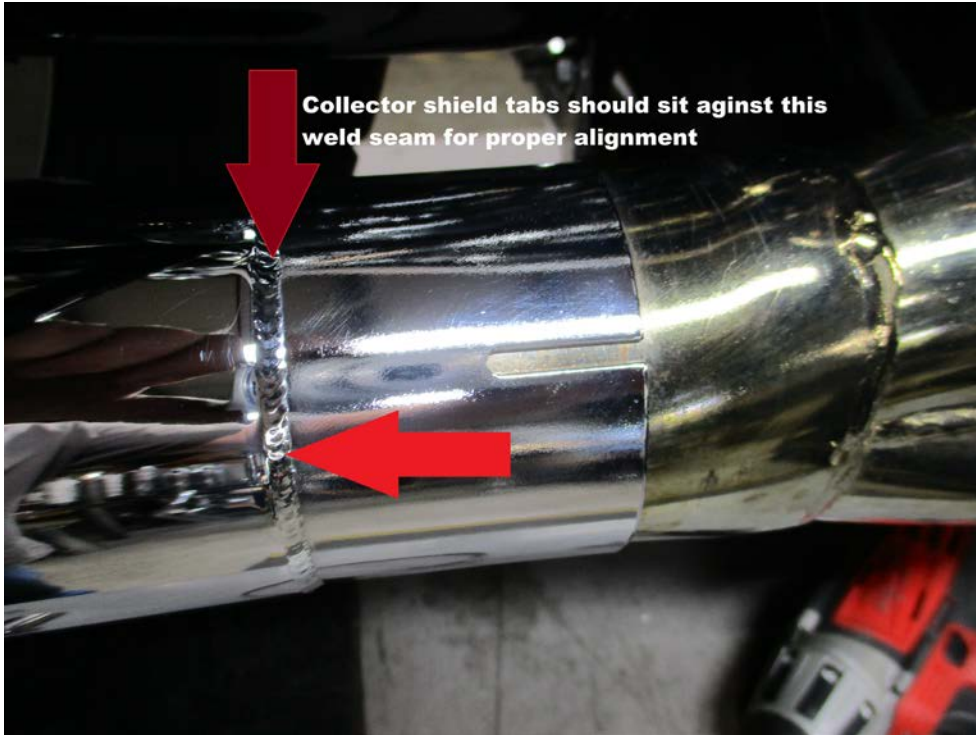

Mid control relocation

Fitment for Deluxe, Slim, Street Bob, Low Rider, Fat Bob