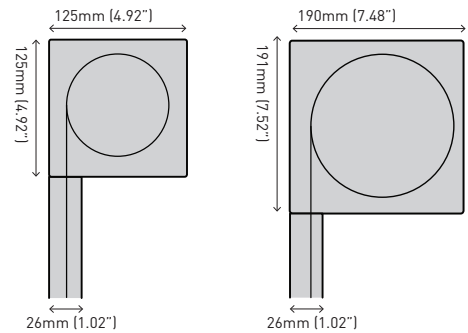

SMART HOME

No matter where you are, you can accurately control your shades via the animated interface on your smartphone.

CAPACITY

	Width	Drop	Max Area
Zipscreen	5m (16ft)	4m (13ft)	12m ² (129ft ²)
Zipscreen Extreme	7m (23ft)	5m (16ft)	35m ² (377ft ²)

DIMENSIONS

Zipscreen

Zipscreen Extreme

CONFIGURATIONS

Full-enclosed cassette

Semi fascia

Open bracket

COLOUR RANGE