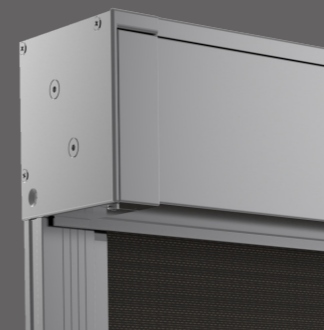

HIDDEN z-LOCK™ TECHNOLOGY

Breakthrough z-LOCK™ technology provides a unique fabric guide, fastening and securing the welded zip and fabric concealed within the side channels; creating a strong, smooth and streamlined system.

The hidden z-LOCK™ function ensures no gap between the fabric screen and side channels and a secure guided movement that won't blow out in the wind.

A total seal provided by Zipscreen's z-LOCK™ technology and bottom sealing strip aids in creating a relaxing insect free environment.

INNOVATIVE ALUMINIUM HEADBOX

High-quality square aluminium profile boasts a contemporary aesthetic, offering fully or semi-enclosed headbox and full or semi-fascia configurations.

ONE ACTION ULTRA-LOCK & TENSION