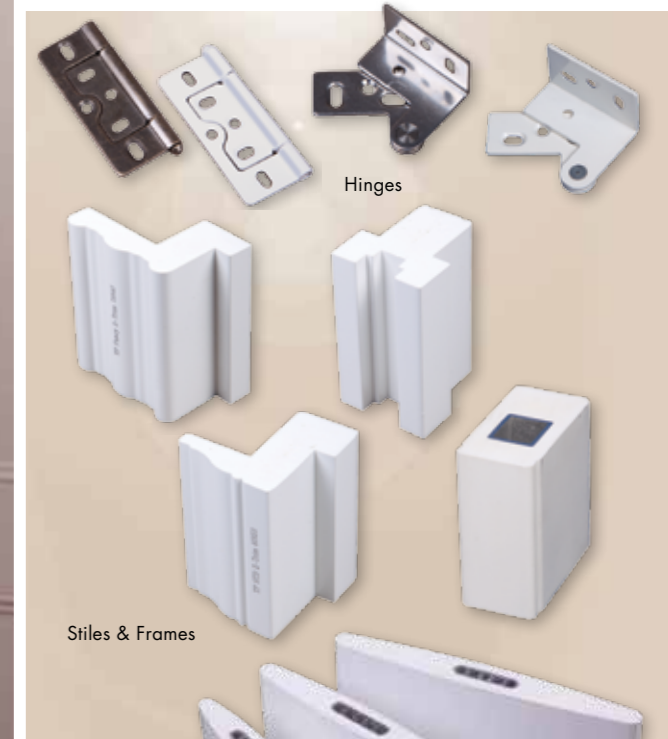

'HOW WOULD YOU FEEL IN A MORE STYLISH, ELEGANT AND VALUABLE HOME'?

THERMO 25™ PLANTATION SHUTTERS

Compliments character and adds value to your living environment.
Thermo 25 shutters are stylish shutters and are created to blend in with your chosen decor.
With a slim, elegant, clean, smooth and refined appeal, Thermo 25 provides an indulgent finish.
Enjoy peace of mind with durable moisture resistance.

- Blades: Elliptical 63mm, 89mm, 114mm
- Stile type: 51mm Beaded
- Tilt Rod: Clearview / Centre
- Frames: L-frames, Z-frames, T-post.
- Colours: 9 Standard, refer to swatch, & Custom available.

Hinges