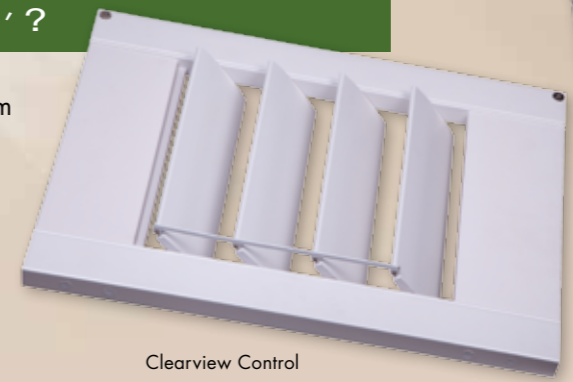

'HOW WOULD YOU FEEL IN A MORE STYLISH, ELEGANT AND VALUABLE HOME'?

THERMO 25™ PLANTATION SHUTTERS

Compliments character and adds value to your living environment.
Thermo 25 shutters are stylish shutters and are created to blend in with your chosen decor.
With a slim, elegant, clean, smooth and refined appeal, Thermo 25 provides an indulgent finish.
Enjoy peace of mind with durable moisture resistance.

- Blades: Elliptical 63mm, 89mm, 114mm
- Stile type: 51mm Beaded
- Tilt Rod: Clearview / Centre
- Frames: L-frames, Z-frames, T-post.
- Colours: 9 Standard, refer to swatch, & Custom available.

Clearview Control