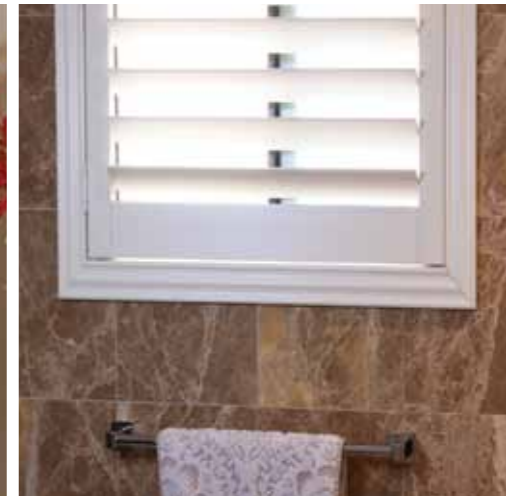

THERMO 25™

PLANTATION SHUTTERS

Bay View™
Plantation Shutters