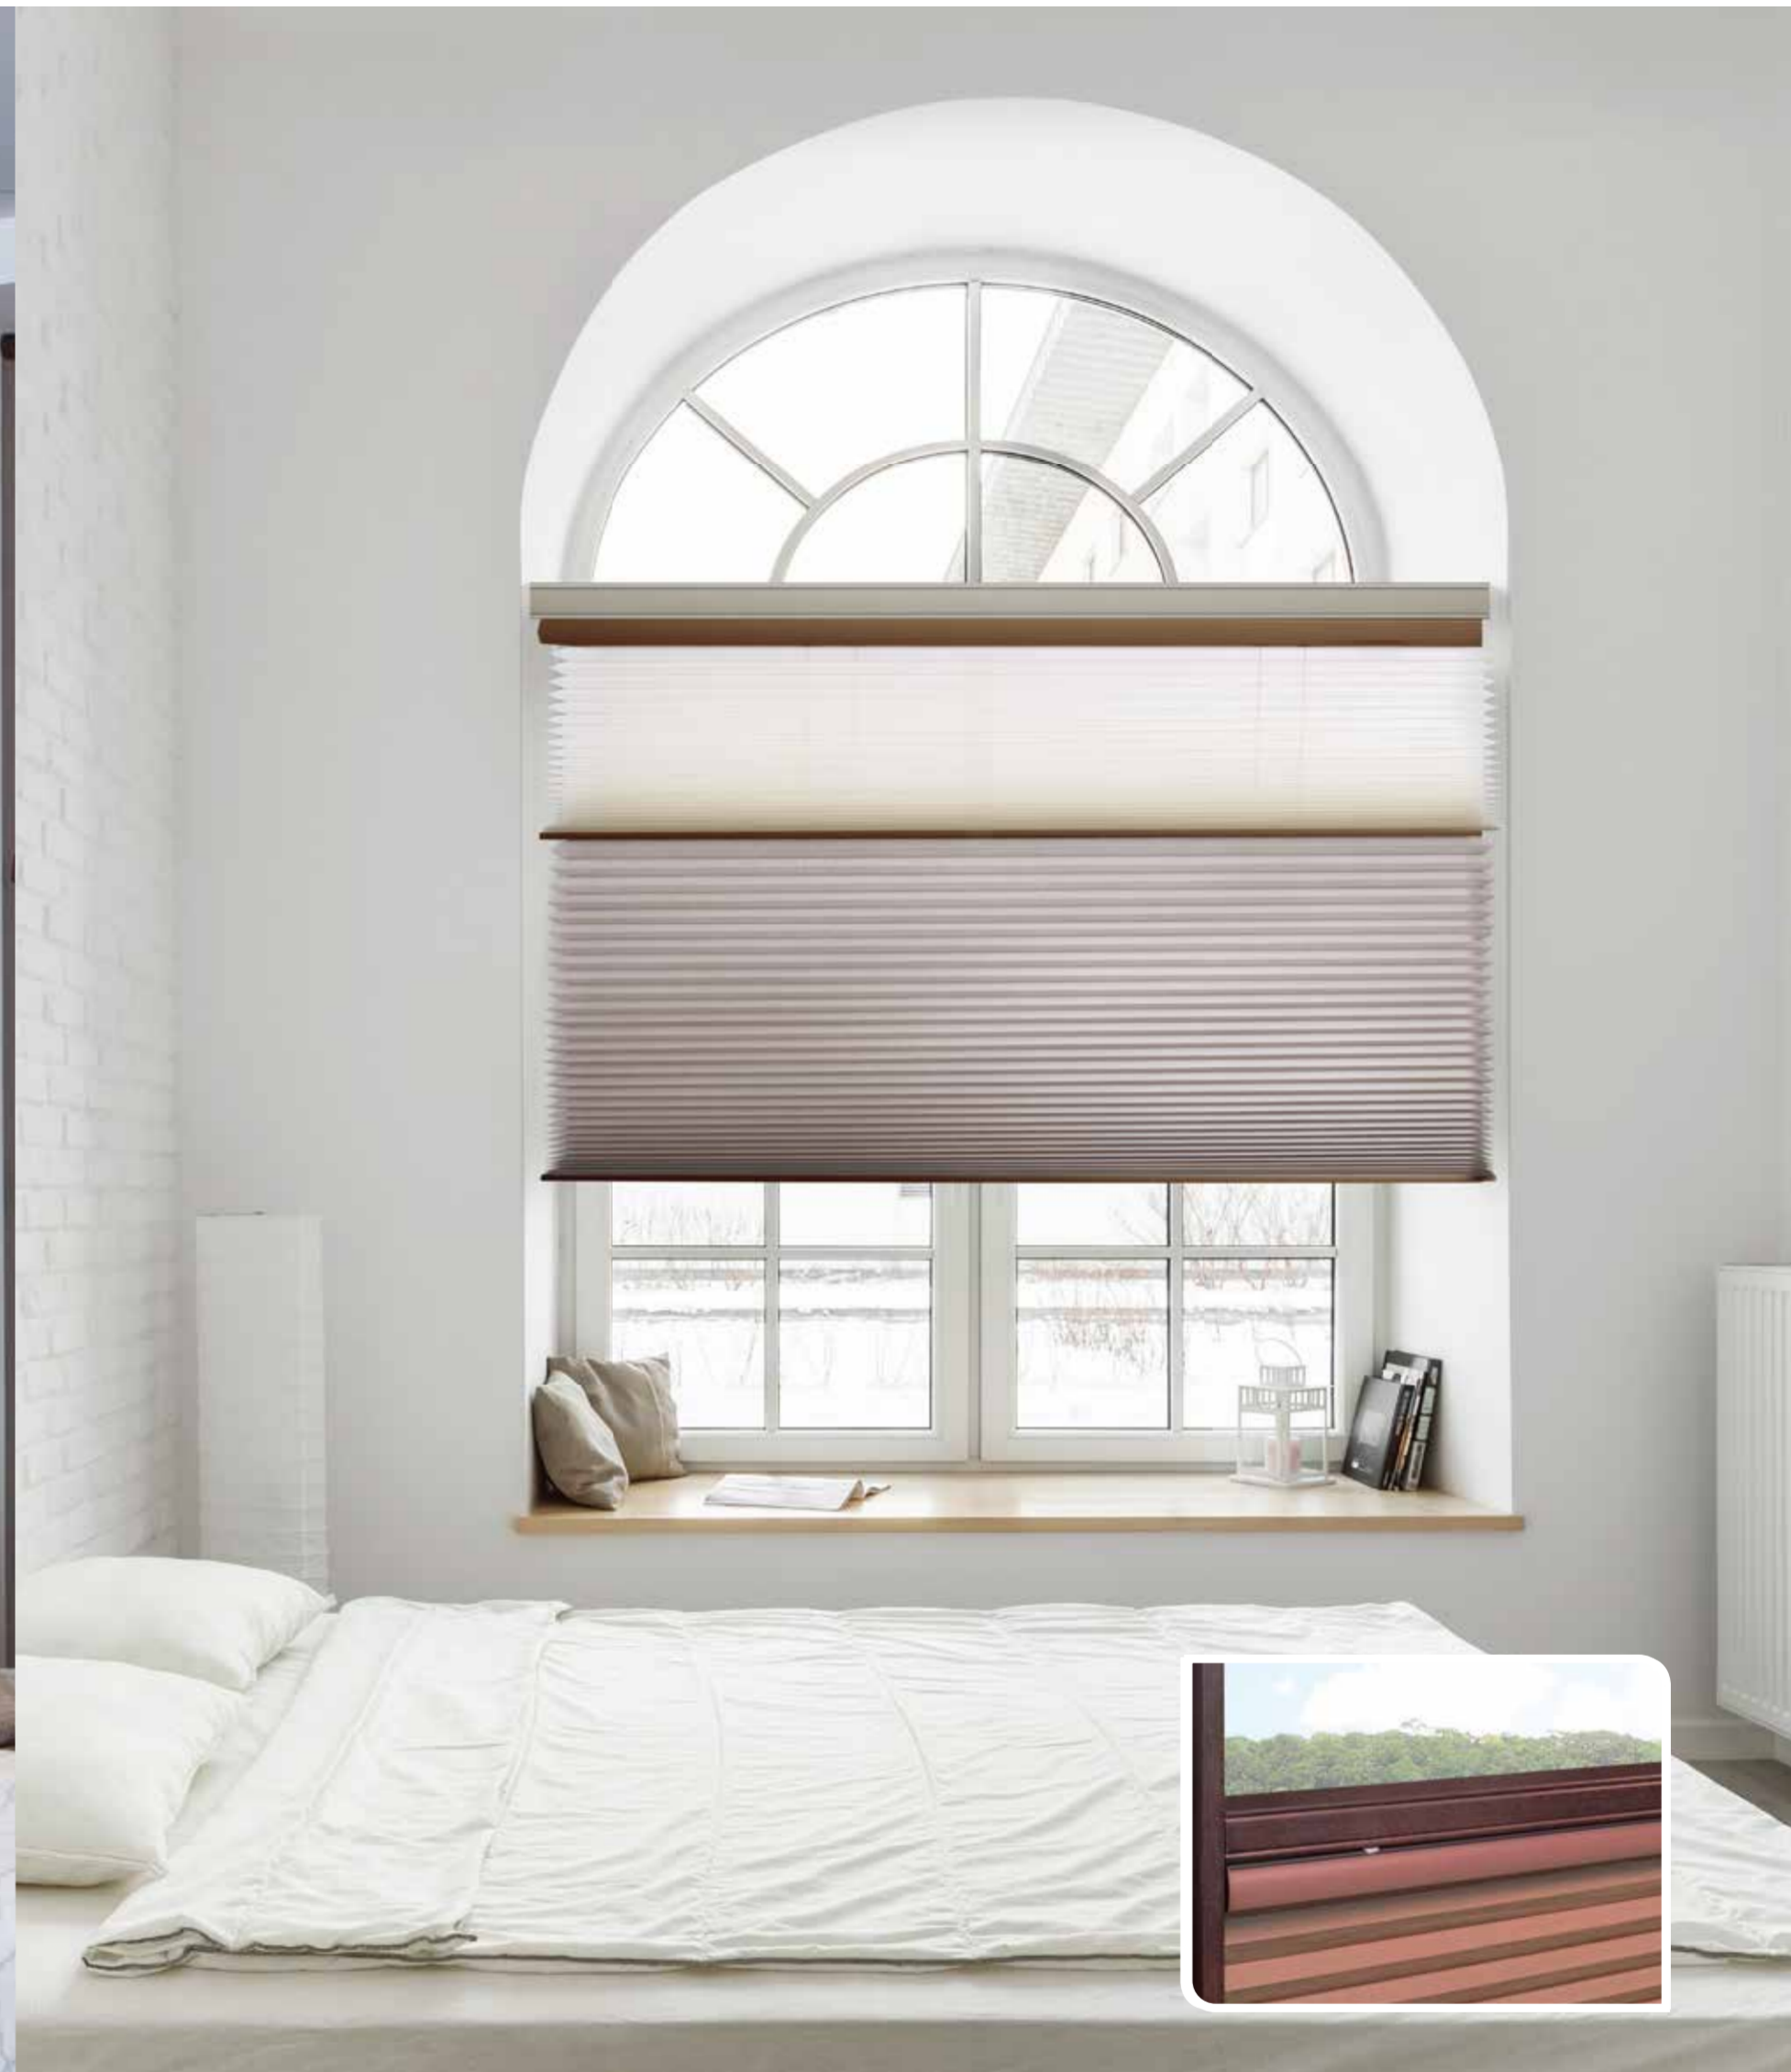

SmartFit™

Experience enhanced safety, less light leakage, and more streamlined profile. The award-winning system adjusts from the top and bottom, and has no dangling cords in the middle. When closed, SmartFit™'s fabric stack creates a smaller footprint for a more enjoyable view.

Day & Night Shades

Like two shades in one. Choose two fabrics for the ultimate in looks and light control versatility.

Palladian Shelf

The innovative solution creates a decorative mounting surface inside an arched window so a rectangular shade can be installed beneath an arched specialty shape shade. Palladian shelves are an elegant way to split the curved top part of the window with the squared bottom part of the window.