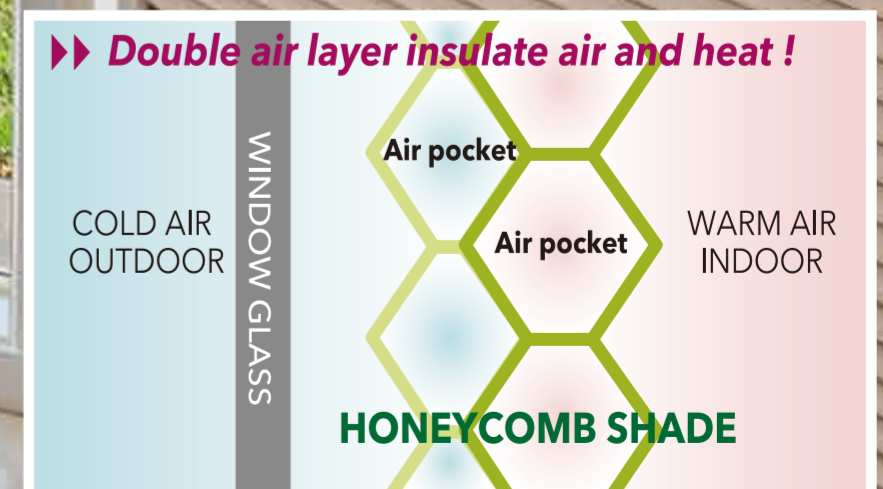

GET THE **MOST** ENERGY SAVINGS

Your windows are a source through which surprising amounts of energy for heating and cooling can be lost. The pockets of our unique cellular fabrics create a layer of insulation, for substantial energy savings and protection against energy loss.

SAVE UP TO 34.1% MORE ENERGY*

Solar heat passes through windows in the summer, while indoor heat escapes in the winter. The circulation of indoor and outside air is also a cause of energy loss. Our honeycomb shades can significantly protect your home from these types of energy losses – to create a more comfortable living environment year-round, while helping you leave a smaller carbon footprint.

	No Honeycomb Shades	With 45mm Double Cell Light Filtering	With 45mm Double Cell Room Darkening
Air Conditioner Load (MJ)	37,715 MJ	27,863 MJ	24,859 MJ
Power Consumed (kwh)	3,492 kwh	2,580 kwh	2,302 kwh
Energy Savings	None	26.1%	34.1%

*Individual results will vary. Calculation based on simulated yearly energy savings derived from "Lescom Wind" model by Takeda Jen Tokyo University of Science. The simulation assumes the following:

- 34.28m2 room
- 45mm double cell room darkening fabric
- Energy efficiency of A/C : COP=3
- Windows: 1 in east (6 m2), 2 in south (12 m2) ,1 in west (6 m2)
- Window Glass: Double glass (3mm+A6+3mm)
- A/C settings: 26°C for cold room, 21.7°C for warm room