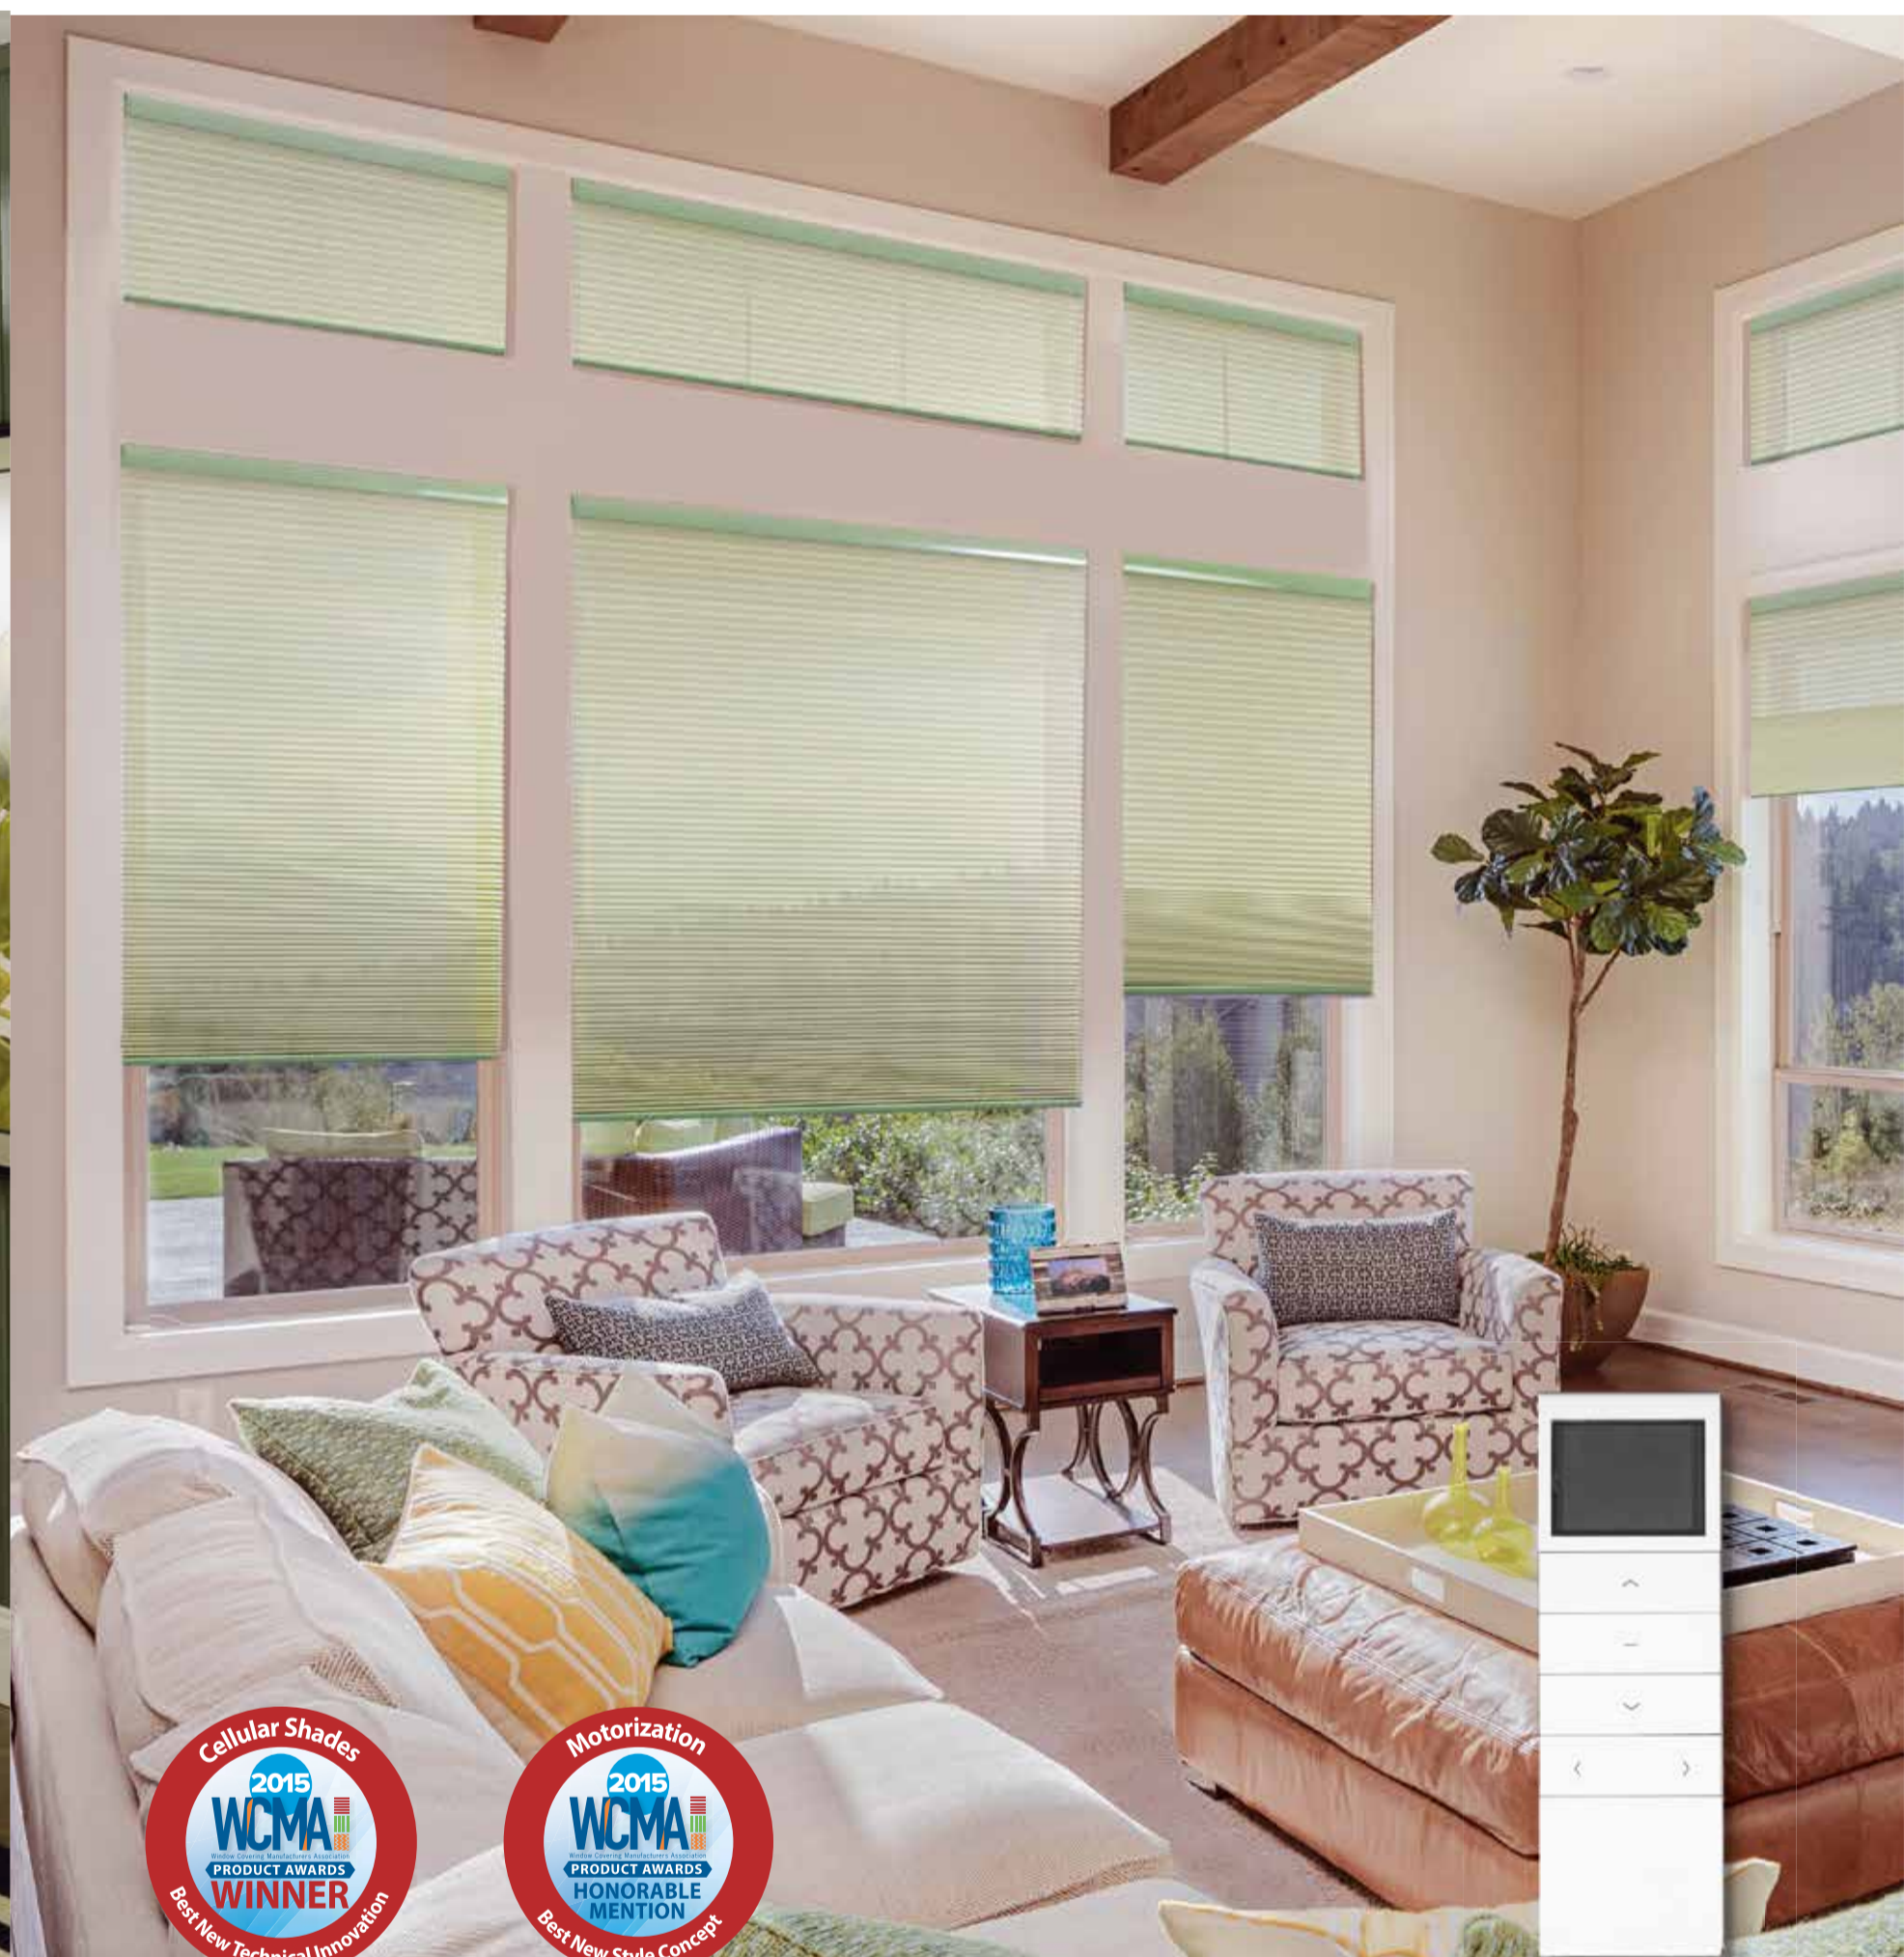

*All colors of frames depicted in this sample guide are for reference only. For actual colors, please refer to actual color swatches.

Decoflex™
 Featuring a sleek and elegant frame plus a SmartFit™ shade. A great solution for square windows or french doors. Decoflex™'s shade offers top-down / bottom-up adjustment while its frame ensures light and privacy control on all sides.

SmartFit™

Experience enhanced safety, less light leakage, and more streamlined profile. The award-winning system adjusts from the top and bottom, and has no dangling cords in the middle. When closed, SmartFit™'s fabric stack creates a smaller footprint for a more enjoyable view.