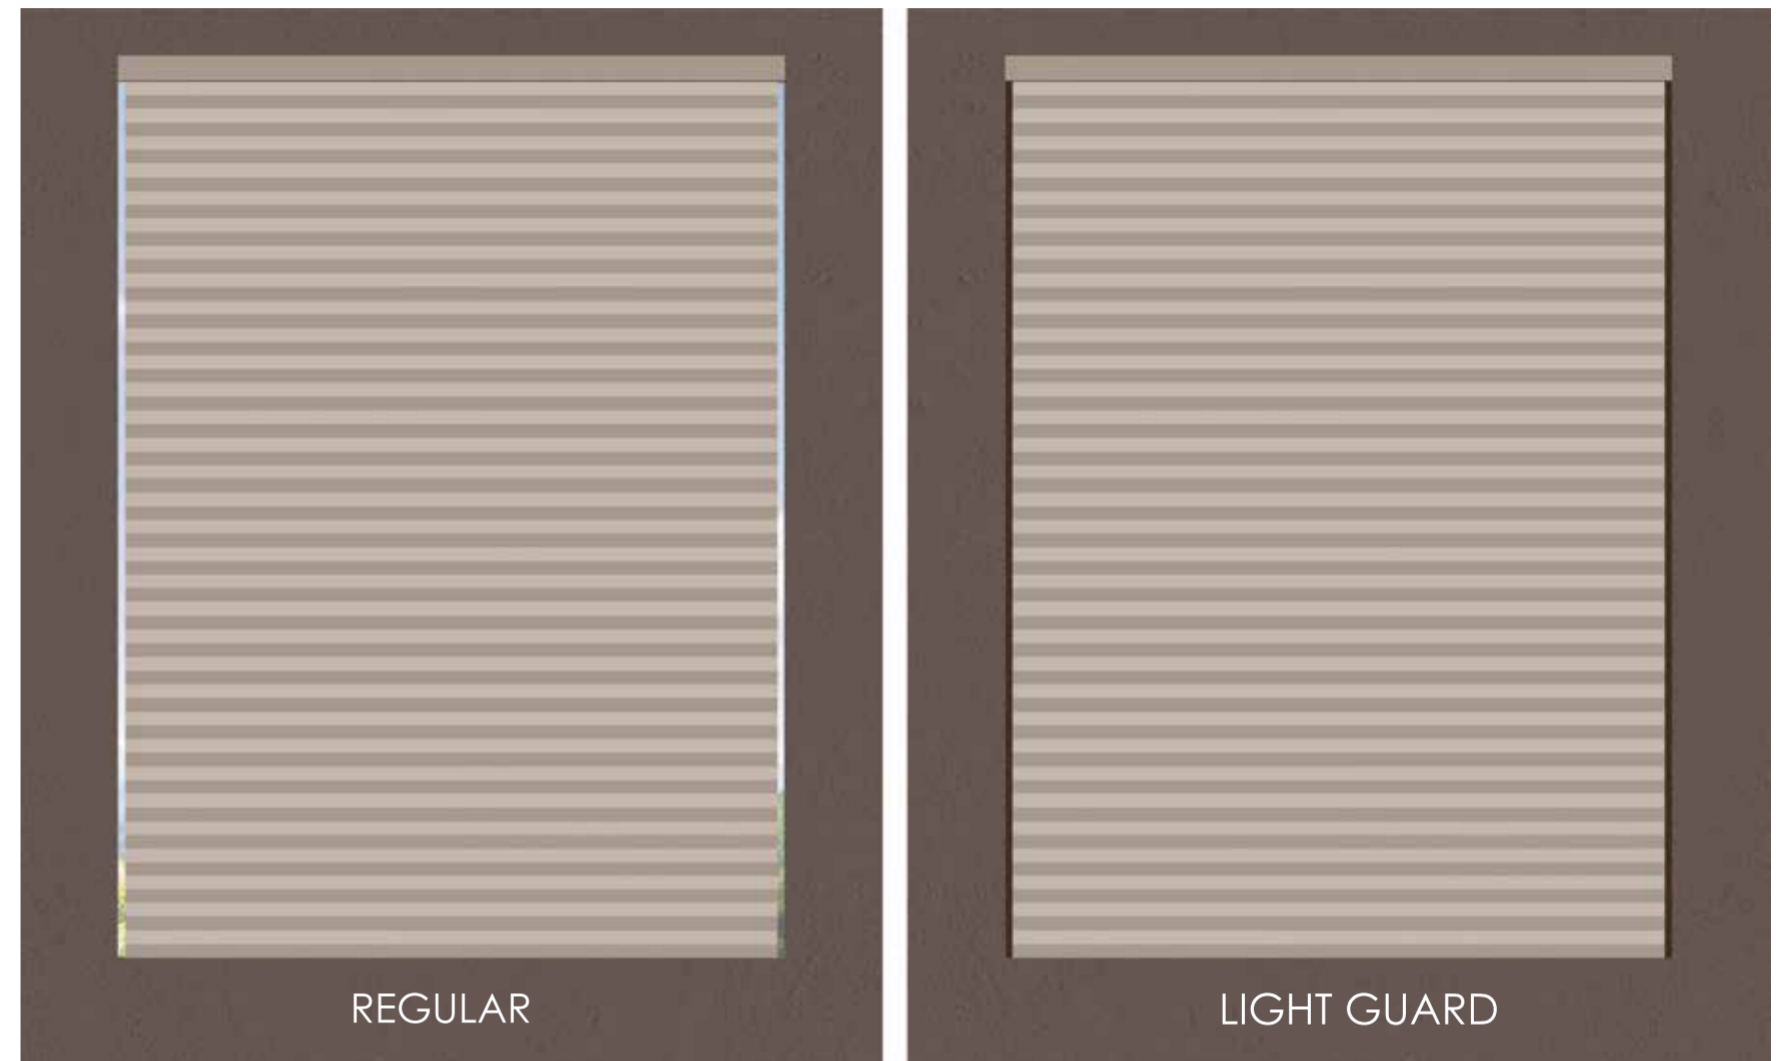

SHEER: 49.9% TO 71.5% UV BLOCKAGE

LIGHT FILTERING: 88% TO 97% UV BLOCKAGE

ROOM DARKENING: 100% UV BLOCKAGE

FLEXIBLE LIGHT CONTROL OPTIONS

Opacities from sheer to light filtering to room darkening. Sheer fabrics are perfect for day & night shades: a light dampening sheer during the day, and a room darkening fabric for extra light and privacy control at night.

SPECIALTY OPTIONS

CONTROL PESKY MARGIN LIGHT & SAVE ENERGY

LIGHT GUARD

Specifically designed to block incoming light that escapes off the sides of the window opening and to provide insulating protection at the margins. The innovative light block smartly achieves maximum window coverage from edge to edge.