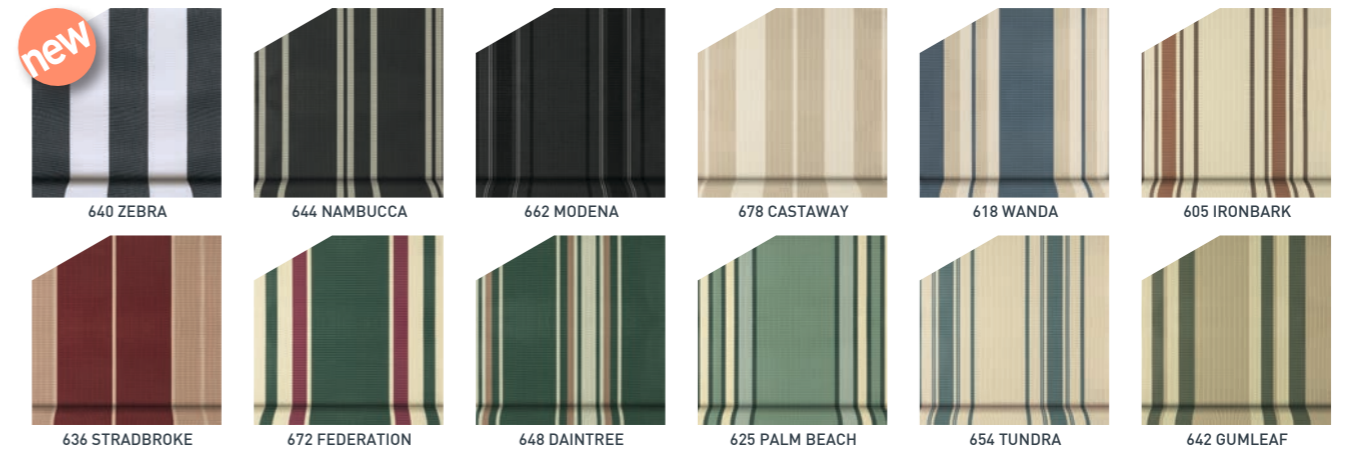

OUTLOOK DESIGNS