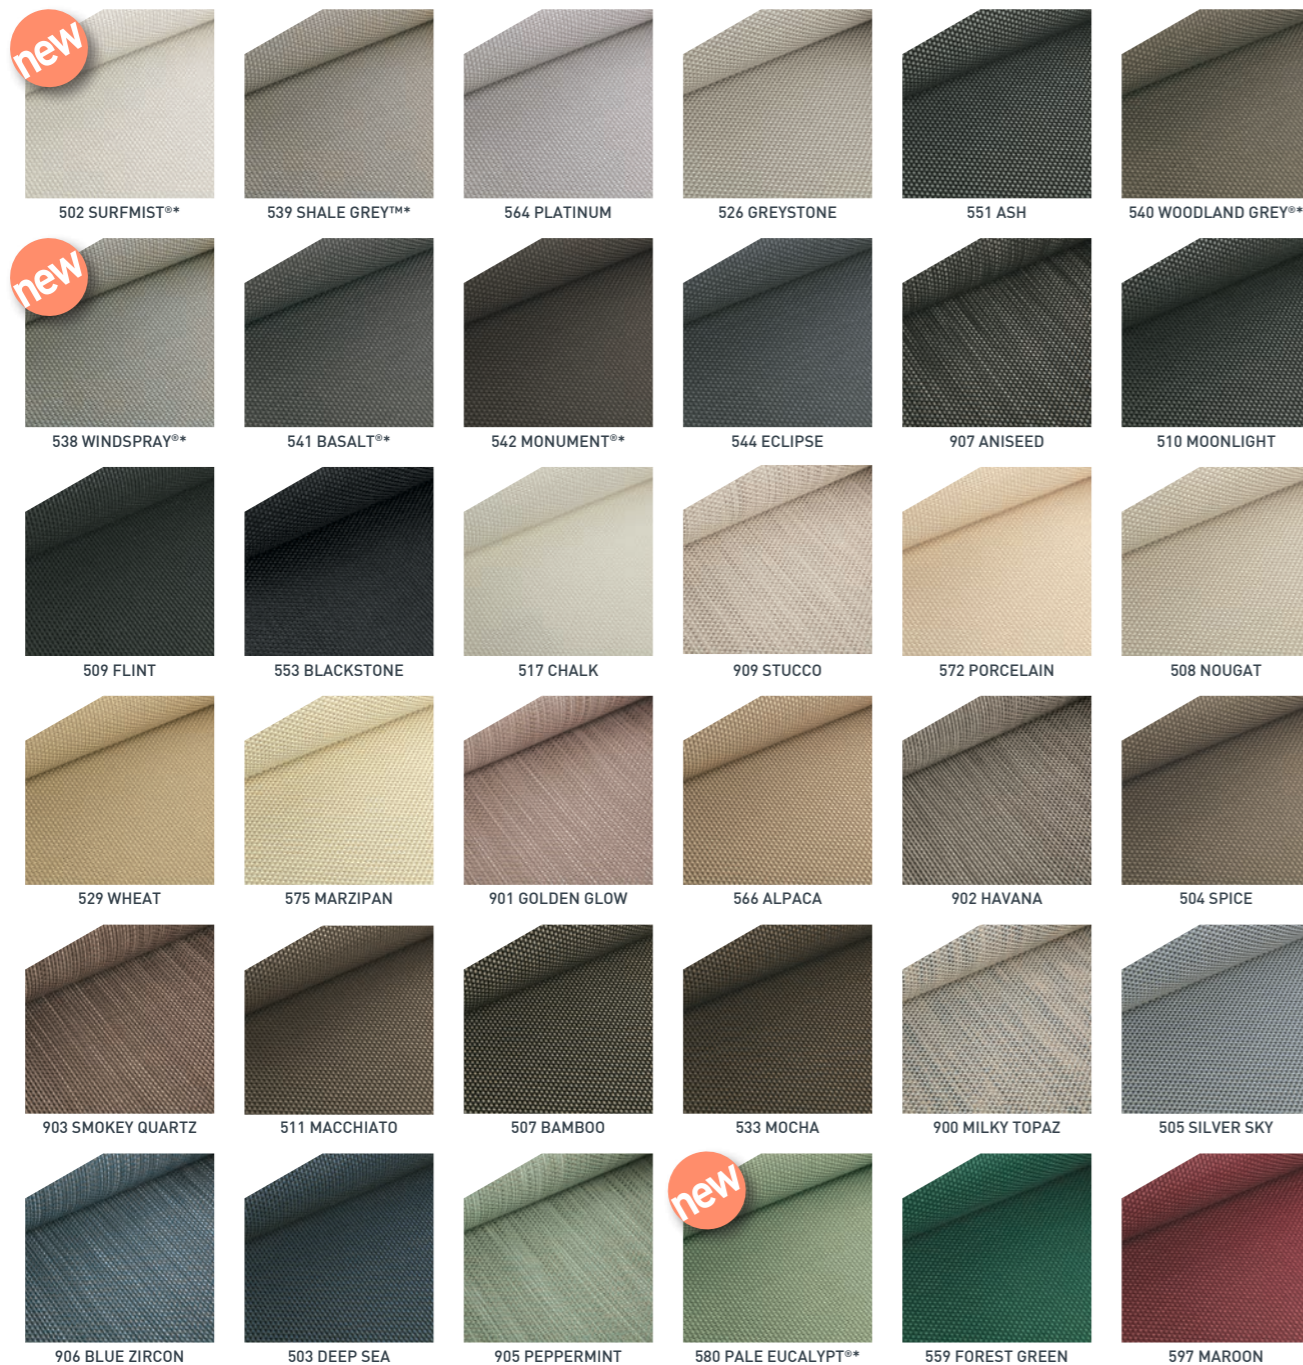

MODE COLOURS & MODE TEXTURES