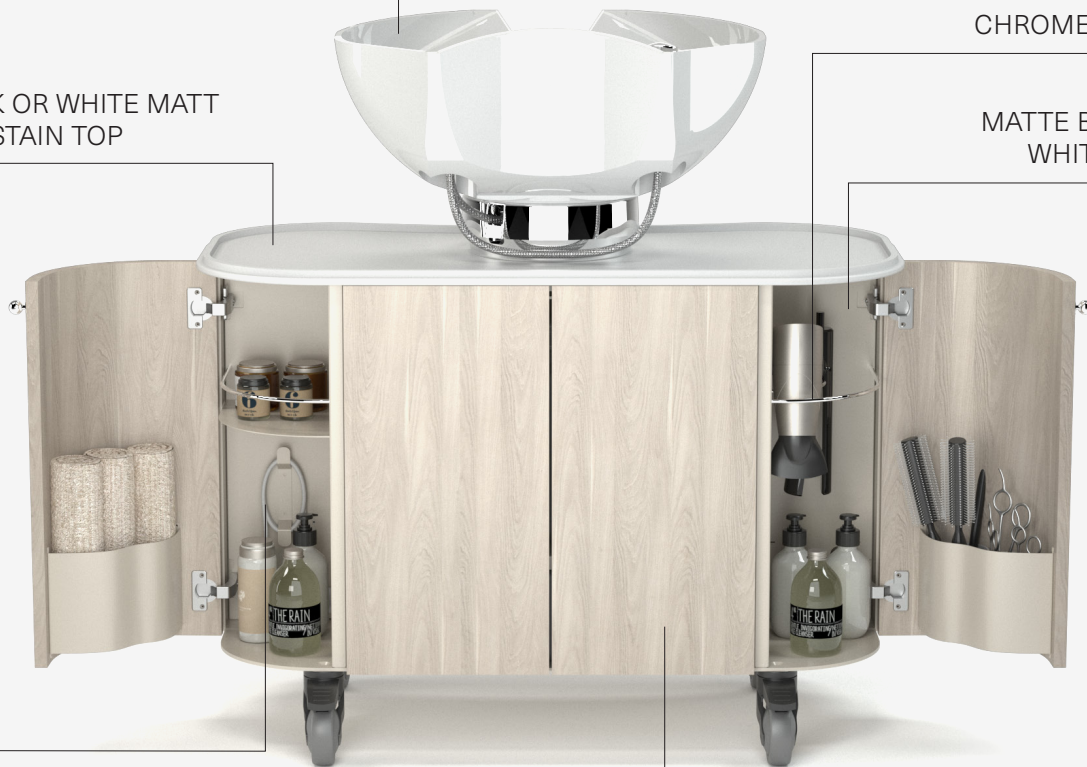

BLACK OR WHITE
BASIN

BLACK OR WHITE MATT
ANTI-STAIN TOP

CHROMED METAL

MATTE BLACK OR
WHITE FINISH

OPTIONAL BATTERY:
DURATION 20 CYCLES

PUSH AND PULL
OPENING

CUSTOMIZATION

A logo can be engraved on the front casing (lowering engraving on the wooden casing).