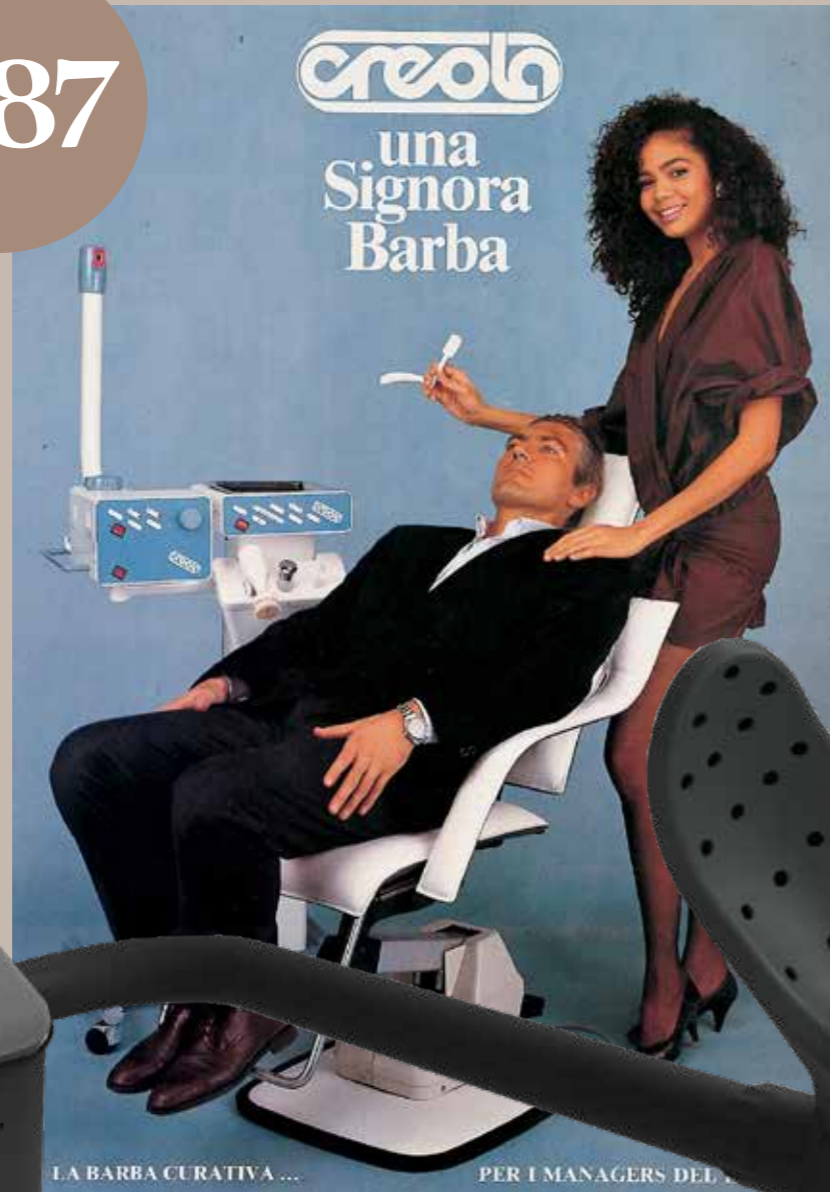

A modern hair salon interior featuring teal hair chairs, a large oval mirror, and a lush green wall installation. The scene is brightly lit, with a large window on the left and a black shelving unit in the background. The floor is dark wood, and the overall aesthetic is clean and contemporary.

timeless

HISTORY,
INNOVATION.

1987

After 37 years of a passionate journey of research, Maletti presents STEAMMOON, a unique tool that combines the steam's benefit to the barber treatments as well. Through its use, hydration, detoxification and opening of the skin's pores is obtained.