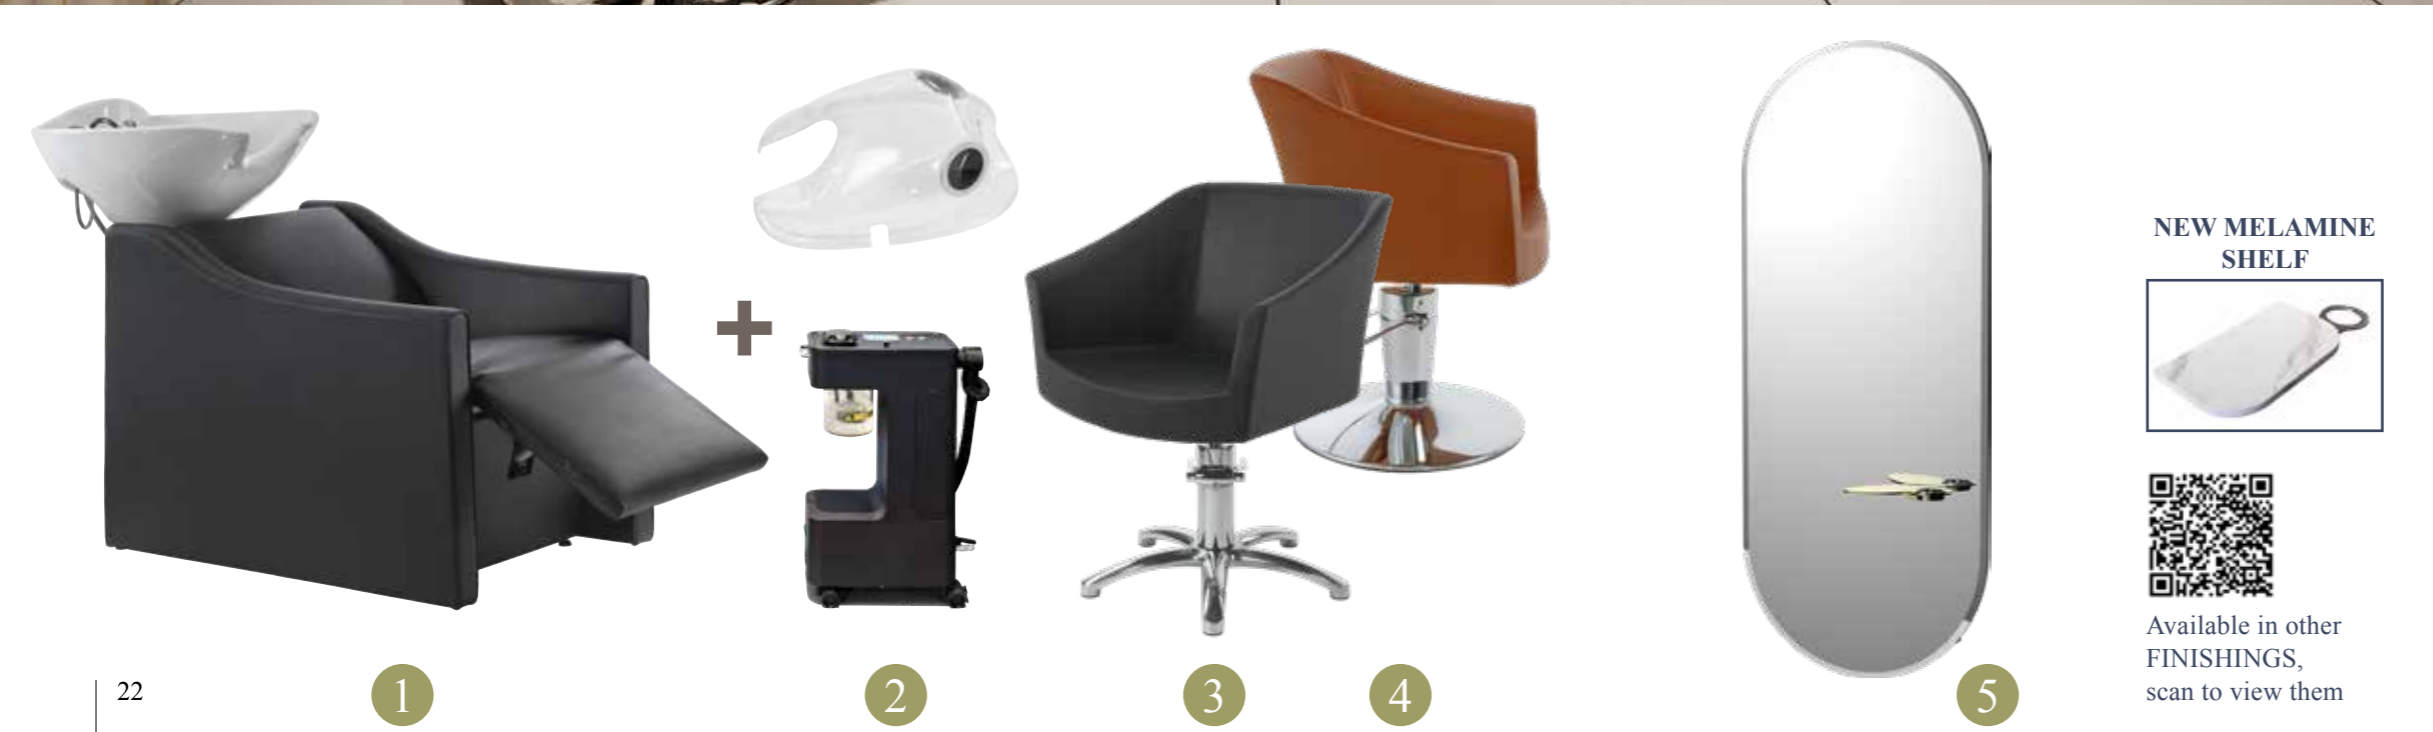

NEW MELAMINE SHELF

Available in other FINISHINGS, scan to view them