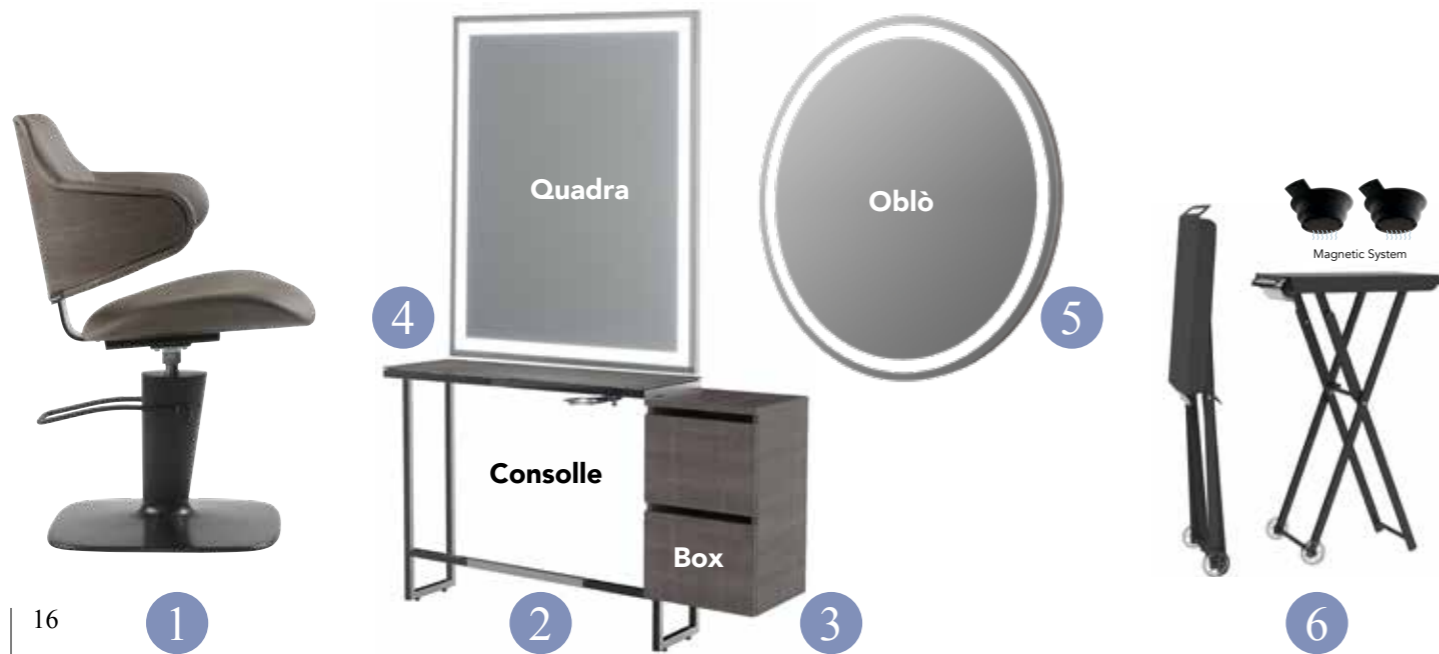

OPTIONAL
Metal frame colours

NERO BLACK NOIR	BIANCO WHITE BLANC	ORO GOLD OR

Workplace surfaces

NERO OPACO MATT BLACK NOIR MAT	BIANCO OPACO MATT WHITE BLANC MAT	AVORIO OPACO MATT IVORY IVOIRE MAT	GRIGIO CHIARO LIGHT GREY GRIS CLAIR
BIANCO LUCIDO GLOSSY WHITE BLANC BRILLANT	CEMENTINO BIANCO WHITE CEMENT CIMENT BLANC	NERO LUCIDO GLOSSY BLACK NOIR BRILLANT	GRIGIO SATINATO SATIN GREY GRIS SATINE
TALCO NERO BLACK TALCUM POWDER TALC NOIR	TALCO BIANCO WHITE TALCUM POWDER TALC BLANC	TRANCHE	PALISSANDRO ROSEWOOD BOIS DE ROSE
EBANO EBONY EBENE	ENGADINA ENGADIN ENGADINE	ROVERE CHIARO LIGHT OAK CHENE CLAIR