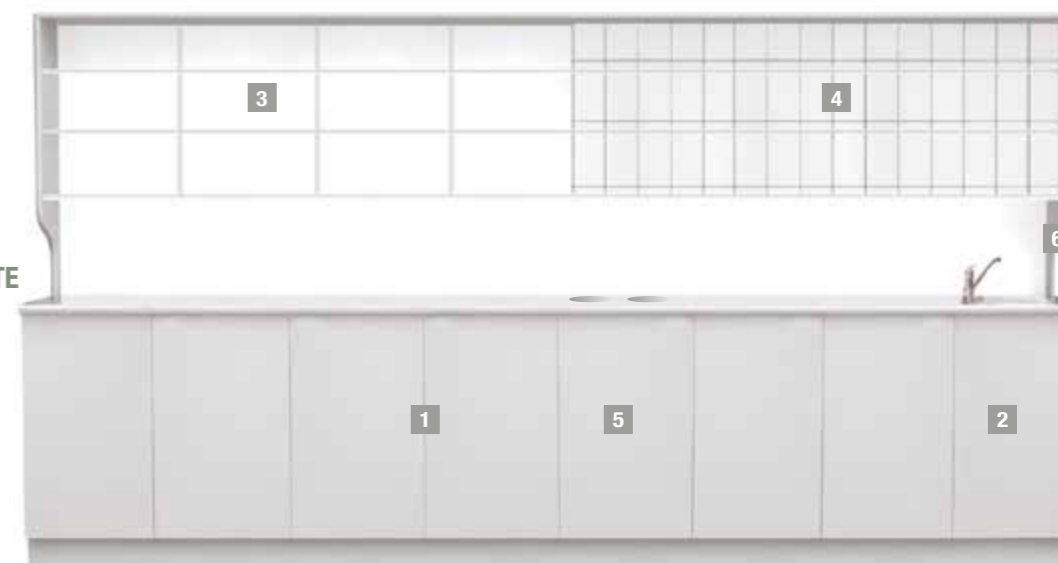

CAFÈ MOMUS COMPLETE
BOHÈME COLLECTION
Design Elisa Giovannoni

- **1 CAFÈ MOMUS LISCIO**
  ↑ 80 cm ↗ 44 cm → 80 cm
  cod. P47861
- **2 CAFÈ MOMUS BASIN**
  ↑ 80 cm ↗ 44 cm → 80 cm
  cod. P4787
- **3 CAFÈ MOMUS EXPO 3**
  ↑ 130 cm ↗ 24 cm → 80 cm
  cod. 49693
- **4 CAFÈ MOMUS ALVEOLAR**
  ↑ 27 cm ↗ 20 cm → 76,5 cm
  cod. P47852
- **5 CAFÈ MOMUS RECYCLE**
  ↑ 80 cm ↗ 44 cm → 80 cm
  cod. P4784
- **6 CAFÈ MOMUS CORNICE**
  cod. P4794 (4P) | P4793 (3P)
  P4792 (2P) | P4791 (1P)