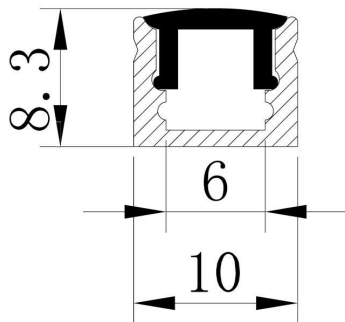

SPECIFICATION SHEET

JOB NAME:

LOCATION:

QUOTE/REF#:

DESCRIPTION

LED Mini Square Aluminum Channel includes our aircraft grade aluminum channel and compatible frosted lens. Creating a rigid, modern, and ultra-slim style LED strip light installation has never been easier.

KEY FEATURES

- It comes in 2-meter sections and can be custom cut to any length.
- 10 mm wide by 8.89 mm height.
- Perfect for mounting LED Strip Light up to 5 mm in width.
- Rigid and dustproof housing can be recessed or surface mounted.
- Includes aluminum channel, diffuser, and 2 end caps.
- The Channel lens protects LED strip light from the environment and creates diffused lighting effects. Easy to install, simply clip the diffuser lens into the aluminum channel.

SPECIFICATIONS

Channel Height: 0.35 in / 8.89 mm thick
Inside Width: 0.24 in / 6 mm wide
Outside Width: 0.39 in / 10 mm wide
Length: 78 in / 2 meters long
LED Strip Width: up to 5 mm
Lens Finish: Opal White
Environment: Indoor Use, Dry Locations
Finish: Aluminum
Manufacturer: Elumalight

Unit: mm

APPLICATIONS

- For use with LED Strip lights up to 5 mm in width.