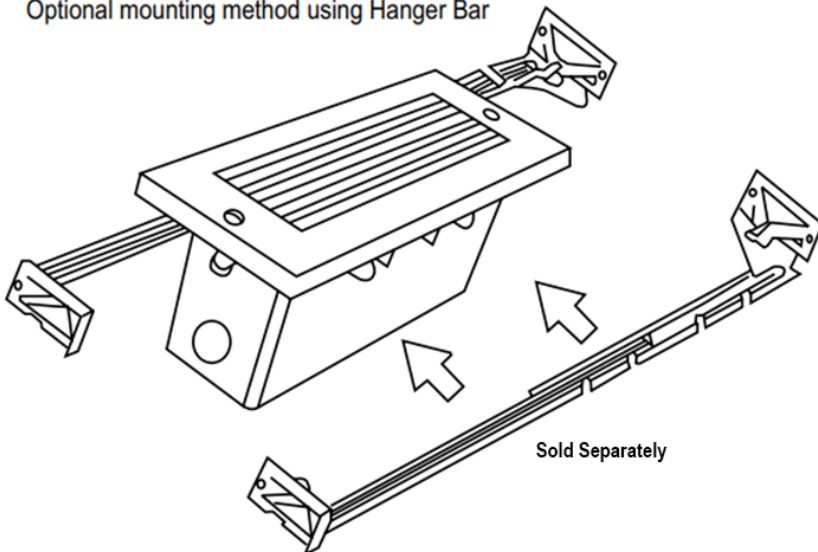

Brick Light Faceplate Options

ORDERING GUIDE:

Example: EL-BRK-HSM-WH

SERIES	FACEPLATE TYPE	FINISH
EL-BRK	See Above Options to Select Faceplates	WH - White DB - Bronze SS - Stainless

Brick Light Mounting Accessories

Optional mounting method using Hanger Bar

SKU: EL-BRK-BLHSG
Rough-In Housing