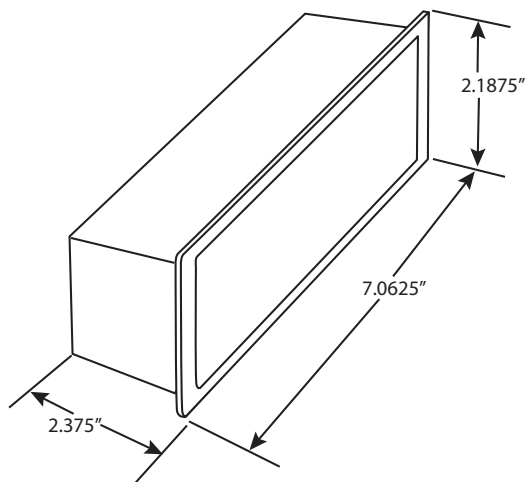

SPECIFICATION SHEET

JOB NAME:

LOCATION:

QUOTE/REF#:

SPECIFICATIONS

Brightness:	140 Lumens
Power:	3 watts
Input Voltage:	120V, 120-277V AC, or 12V DC
LED CCT:	3000K Warm White
CRI:	70+
Dimmable:	Yes (except non-dimmable modules)
Environment:	IP65 - Wet Locations
Beam Angles:	110°
Dimensions:	7.06 in L x 2.19 in W x 2.38 in D
Mounting:	LED Brick Light can be recess mounted to the rough-in housing and bracket.
Finish:	White
Manufacturer:	Elumalight
Rating:	UL Listed
Avg. Lifetime:	± 30,000 - 50,000 hours
Warranty:	5 Year Limited
*Required:	Requires LED Brick Light Faceplates, optional Housing, and Mounting Bracket. Sold Separately

DESCRIPTION

Elumalight LED Brick Light modules are used with our Brick Light Faceplates for indoor or outdoor applications and to efficiently illuminate a path, staircases, or can be used as a safety night light.

Compact size for simple wiring and easy installation into recessed rough-in housing. The rough-in housing allows wiring from center and side entry with feed-through power.

The architectural louvered and shroud die-cast zinc-magnesium trim plate creates a beautiful non-glare source of LED light to guide the way. They are available in white, stainless, or bronze finishes and sold separately.