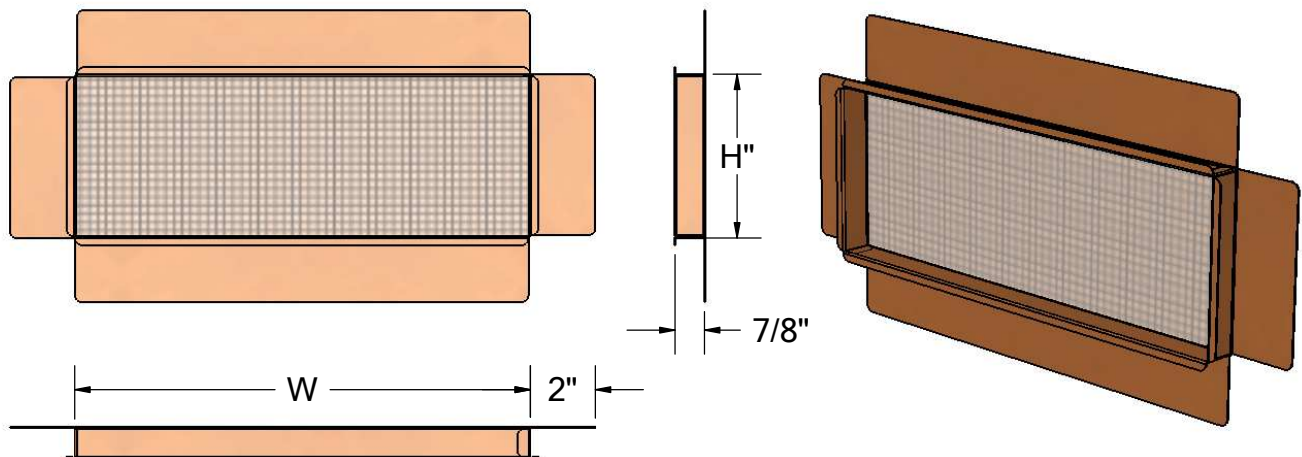

tel: (619) 448-3567
 fax: (619) 448-9072 tbirdusa.com

FOUNDATION/BASEMENT VENT FLUSH OR STUCCO MOUNT

16 oz copper, hammered copper or stainless steel. Includes screen mesh. Custom sizes made to order.

FLUSH MOUNT

PART #	WxH	NET FREE AREA
WFV1405F	14" x 5"	40 in ²
WFV1608F	16" x 8"	76 in ²

STUCCO MOUNT

PART #	WxH	NET FREE AREA
WFV1405J	14" x 5"	70 in ²
WFV1608J	16" x 8"	128 in ²