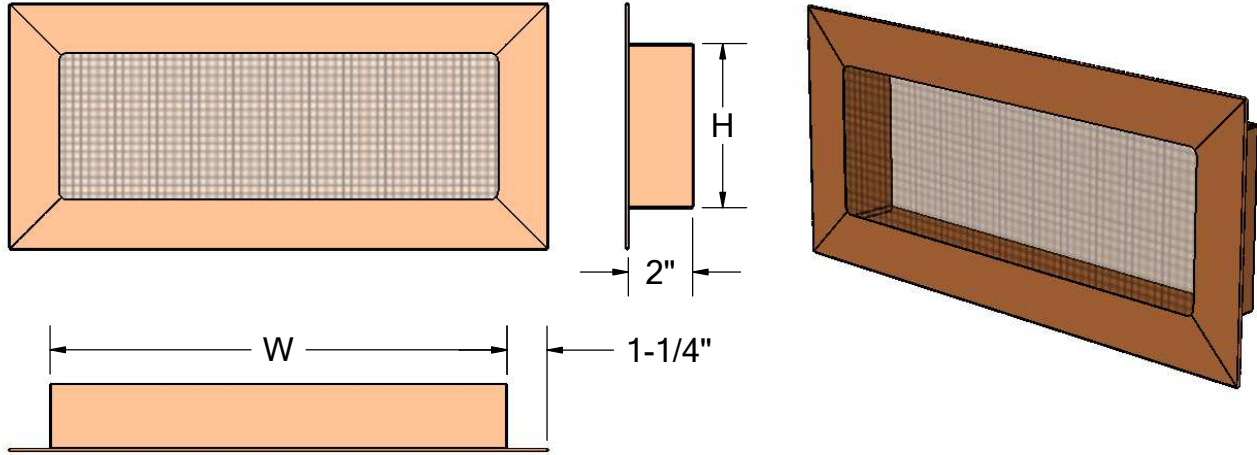

tel: (619) 448-3567
 fax: (619) 448-9072 tbirdusa.com

FOUNDATION/BASEMENT VENT FLUSH OR STUCCO MOUNT

16 oz copper, hammered copper or stainless steel. Includes screen mesh. Custom sizes made to order.

FLUSH MOUNT

PART #	WxH	NET FREE AREA
WFV1405F	14" x 5"	40 in ²
WFV1608F	16" x 8"	76 in ²

STUCCO MOUNT

PART #	WxH	NET FREE AREA
WFV1405J	14" x 5"	70 in ²
WFV1608J	16" x 8"	128 in ²