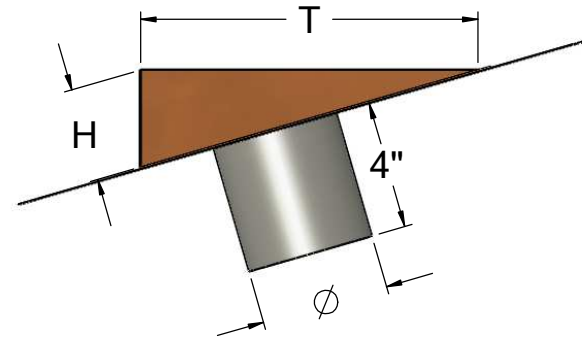

ROOFTOP EXHAUST VENT

LOW PROFILE WITH 4", 6", 8", and 10" CONNECTION

THUNDERBIRD PRODUCTS

1895 Gillespie Way

El Cajon, CA 92020

Tel: (800) 658-2473

Fax: (619) 448-9072

MATERIAL	16 oz copper or stainless steel
-----------------	---------------------------------

PART #	ϕ	FLASHING W x D	F	B	H	T
RMLPEV4	4"	21" x 19"	11"	7"	3"	10.5"
RMLPEV6	6"	25" x 23.5"	16"	10"	4"	15"
RMLPEV8	8"	29.5" x 27"	20.5"	13"	5"	18"
RMLPEV10	10"	34.5" x 32"	25.5"	17"	6.5"	23"

Add S- to part number for stainless steel option