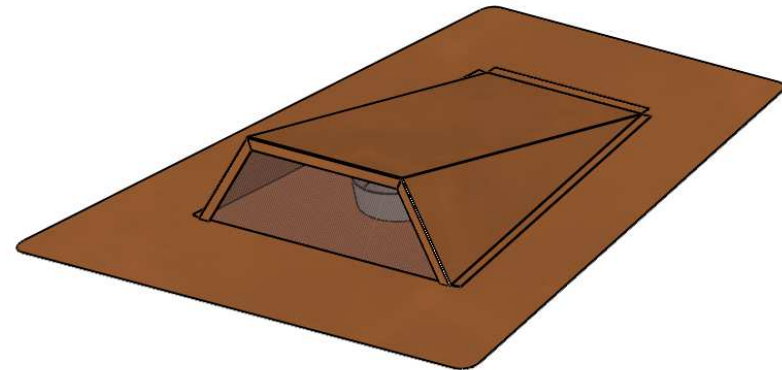

ROOFTOP EXHAUST VENT

LOW PROFILE WITH 4", 6", 8", and 10" CONNECTION

THUNDERBIRD PRODUCTS

1895 Gillespie Way

El Cajon, CA 92020

Tel: (800) 658-2473

Fax: (619) 448-9072

MATERIAL	16 oz copper or stainless steel
-----------------	---------------------------------

PART #	ϕ	FLASHING W x D	F	B	H	T
RMLPEV4	4"	21" x 19"	11"	7"	3"	10.5"
RMLPEV6	6"	25" x 23.5"	16"	10"	4"	15"
RMLPEV8	8"	29.5" x 27"	20.5"	13"	5"	18"
RMLPEV10	10"	34.5" x 32"	25.5"	17"	6.5"	23"

Add S- to part number for stainless steel option