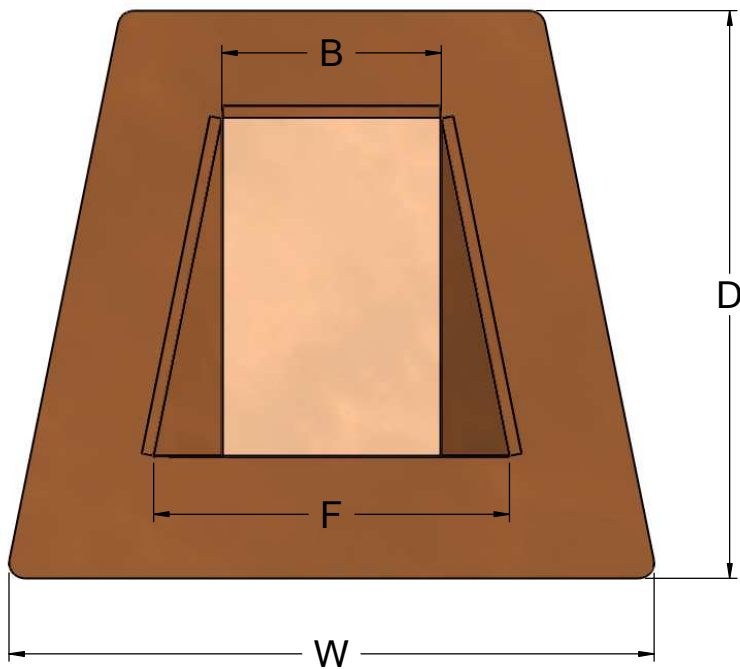

ROOFTOP EXHAUST VENT

LOW PROFILE WITH 4", 6", 8", and 10" CONNECTION

THUNDERBIRD PRODUCTS

1895 Gillespie Way

El Cajon, CA 92020

Tel: (800) 658-2473

Fax: (619) 448-9072

MATERIAL	16 oz copper or stainless steel
-----------------	---------------------------------

PART #	ϕ	FLASHING W x D	F	B	H	T
RMLPEV4	4"	21" x 19"	11"	7"	3"	10.5"
RMLPEV6	6"	25" x 23.5"	16"	10"	4"	15"
RMLPEV8	8"	29.5" x 27"	20.5"	13"	5"	18"
RMLPEV10	10"	34.5" x 32"	25.5"	17"	6.5"	23"

Add S- to part number for stainless steel option