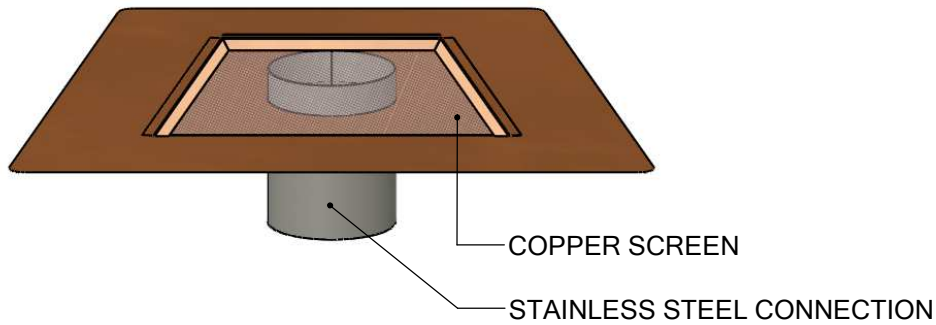

ROOFTOP EXHAUST VENT

LOW PROFILE WITH 4", 6", 8", and 10" CONNECTION

THUNDERBIRD PRODUCTS

1895 Gillespie Way

El Cajon, CA 92020

Tel: (800) 658-2473

Fax: (619) 448-9072

MATERIAL	16 oz copper or stainless steel
-----------------	---------------------------------

PART #	ϕ	FLASHING W x D	F	B	H	T
RMLPEV4	4"	21" x 19"	11"	7"	3"	10.5"
RMLPEV6	6"	25" x 23.5"	16"	10"	4"	15"
RMLPEV8	8"	29.5" x 27"	20.5"	13"	5"	18"
RMLPEV10	10"	34.5" x 32"	25.5"	17"	6.5"	23"

Add S- to part number for stainless steel option