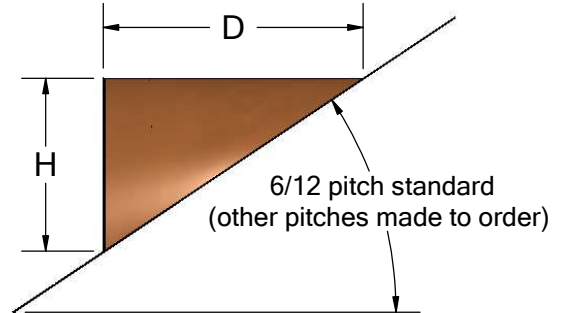

HALF-ROUND DORMER VENT

tel: (619) 448-3567
 fax: (619) 448-9072 tbirdusa.com

16 oz copper, hammered copper, or 316 grade stainless steel flashing. 6/12 pitch standard. Other pitches made to order.

PART #	WF	WB	H	D	# OF BLADES	FREE AREA
RM-DHR18	18"	9"	9"	18"	3	31 in ²
RM-DHR24	24"	16-1/2"	12"	21-1/2"	4	74 in ²