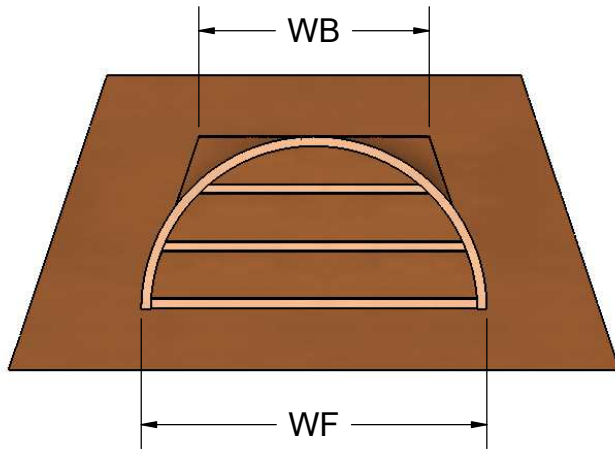

HALF-ROUND DORMER VENT

tel: (619) 448-3567
 fax: (619) 448-9072 tbirdusa.com

16 oz copper, hammered copper, or 316 grade stainless steel flashing. 6/12 pitch standard. Other pitches made to order.

PART #	WF	WB	H	D	# OF BLADES	FREE AREA
RM-DHR18	18"	9"	9"	18"	3	31 in ²
RM-DHR24	24"	16-1/2"	12"	21-1/2"	4	74 in ²