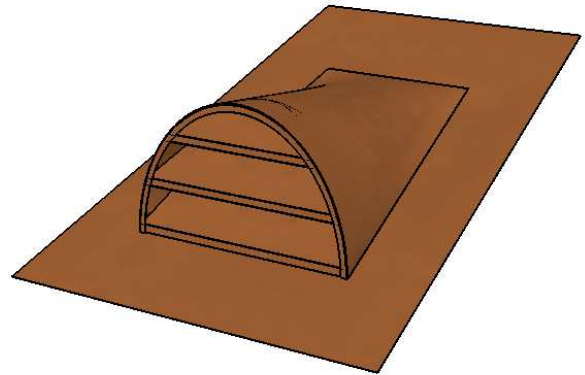

HALF-ROUND DORMER VENT

tel: (619) 448-3567
 fax: (619) 448-9072 tbirdusa.com

16 oz copper, hammered copper, or 316 grade stainless steel flashing. 6/12 pitch standard. Other pitches made to order.

PART #	WF	WB	H	D	# OF BLADES	FREE AREA
RM-DHR18	18"	9"	9"	18"	3	31 in ²
RM-DHR24	24"	16-1/2"	12"	21-1/2"	4	74 in ²