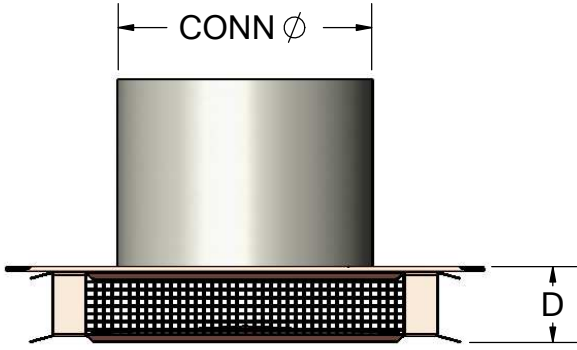

1895 Gillespie Way, El Cajon, CA 92020
 tel: (619) 448-3567
 fax: (619) 448-9072 tbirdusa.com

LOW PROFILE UNDER EAVE EXHAUST VENT

Body available in 16 oz copper, hammered copper or 316 grade stainless. Stainless steel connection tube.
 4", 6" and 8" connection sizes available.

PART #	CONN Ø	W x H x D	BODY MATERIAL
LPUEEV4	4"	7-1/2" x 7-1/2" x 1-1/8"	copper
LPUEEV6	6"		copper
LPUEEV8	8"		copper
OPTIONS			
S-			stainless steel body
HC-			hammered copper body

Data is subject to manufacturing tolerances.