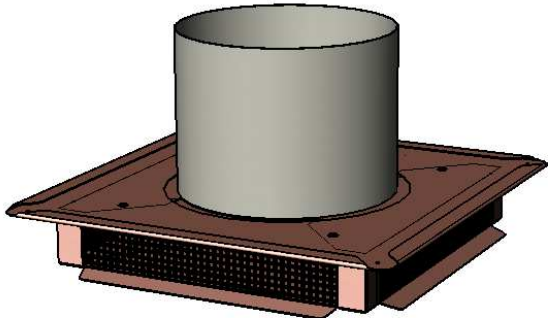

1895 Gillespie Way, El Cajon, CA 92020
 tel: (619) 448-3567
 fax: (619) 448-9072 tbirdusa.com

LOW PROFILE UNDER EAVE EXHAUST VENT

Body available in 16 oz copper, hammered copper or 316 grade stainless. Stainless steel connection tube.
 4", 6" and 8" connection sizes available.

PART #	CONN Ø	W x H x D	BODY MATERIAL
LPUEEV4	4"	7-1/2" x 7-1/2" x 1-1/8"	copper
LPUEEV6	6"		copper
LPUEEV8	8"		copper
OPTIONS			
S-			stainless steel body
HC-			hammered copper body

Data is subject to manufacturing tolerances.