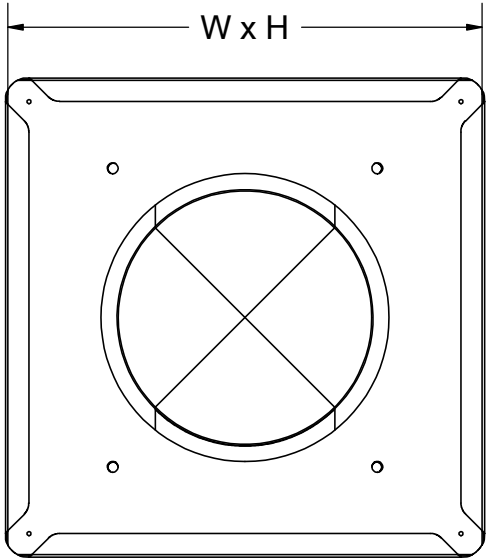

1895 Gillespie Way, El Cajon, CA 92020
 tel: (619) 448-3567
 fax: (619) 448-9072 tbirdusa.com

LOW PROFILE UNDER EAVE EXHAUST VENT

Body available in 16 oz copper, hammered copper or 316 grade stainless. Stainless steel connection tube.
 4", 6" and 8" connection sizes available.

PART #	CONN Ø	W x H x D	BODY MATERIAL
LPUEEV4	4"	7-1/2" x 7-1/2" x 1-1/8"	copper
LPUEEV6	6"		copper
LPUEEV8	8"		copper
OPTIONS			
S-			stainless steel body
HC-			hammered copper body

Data is subject to manufacturing tolerances.