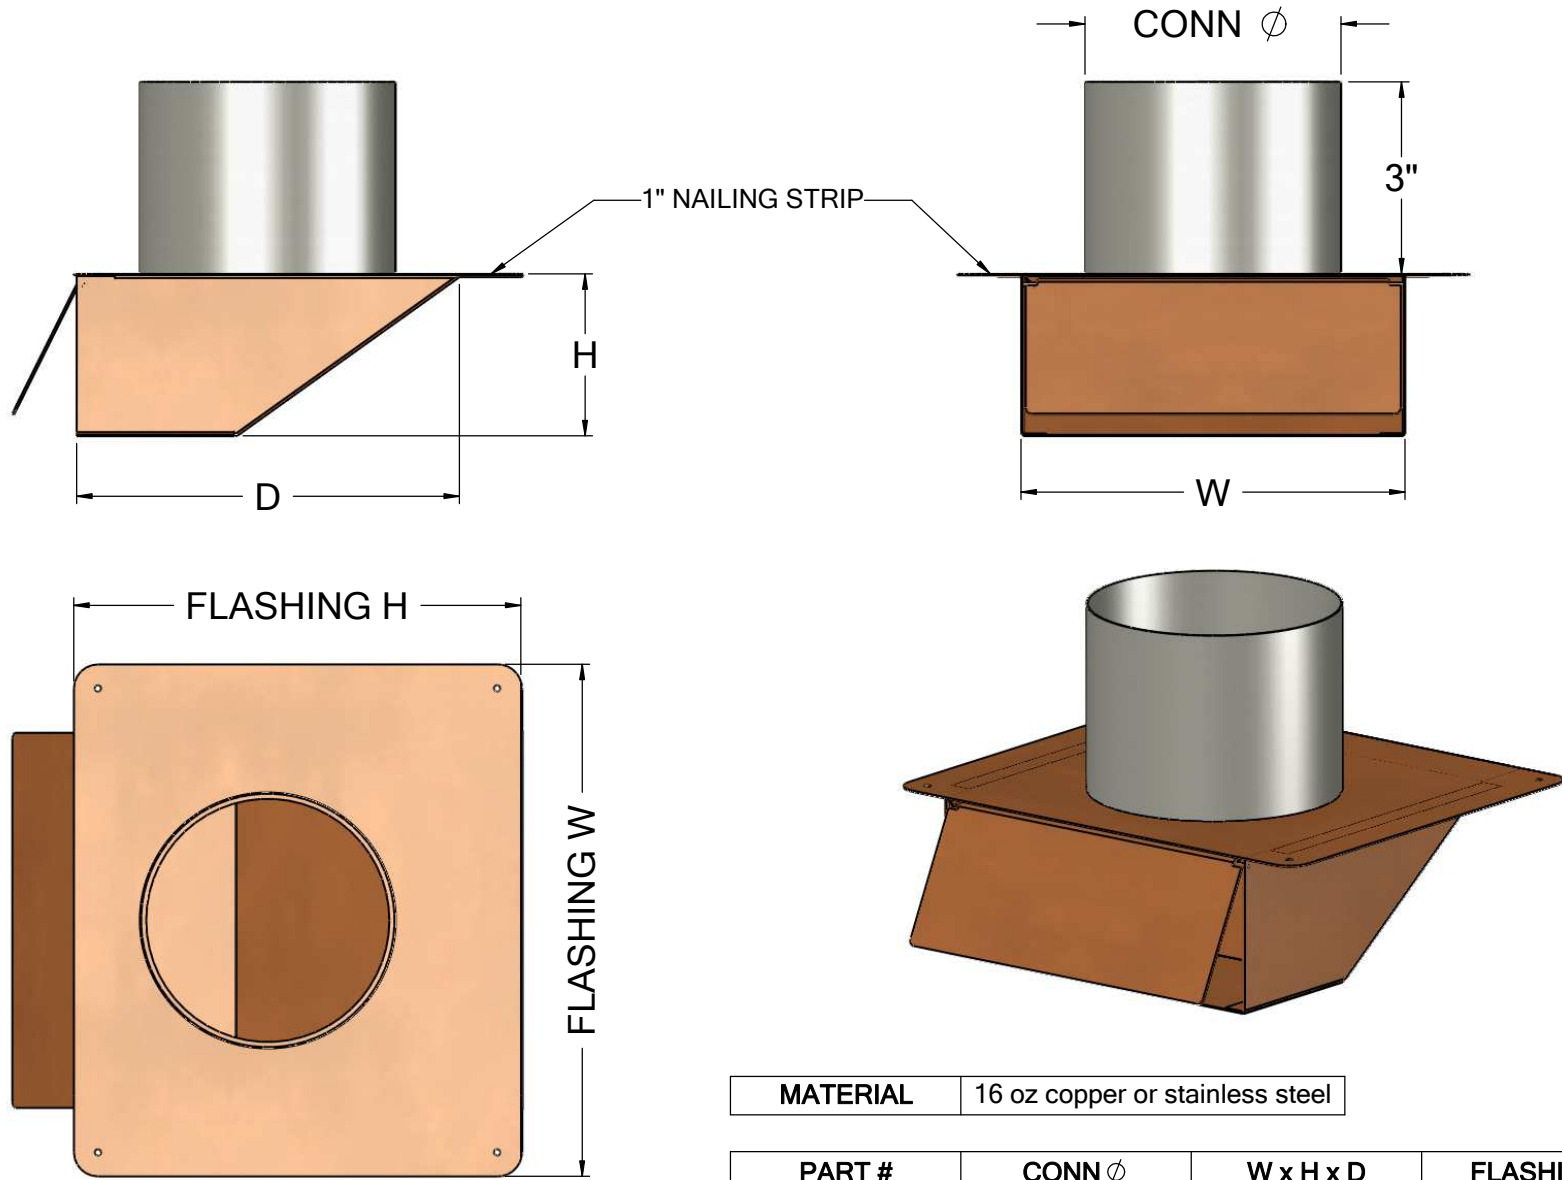

SOFFIT (UNDER EAVE) DRYER VENT

WITH 4", 6" OR 8" CONNECTION

THUNDERBIRD PRODUCTS
 1895 Gillespie Way
 El Cajon, CA 92020
 Tel: (800) 658-2473
 Fax: (619) 448-9072

MATERIAL	16 oz copper or stainless steel
-----------------	---------------------------------

PART #	CONN Ø	W x H x D	FLASHING
WUEDV4	4"	6" x 2.5" x 6"	8" x 7"
WUEDV6	6"	7" x 2.75" x 7.5"	9" x 8.5"
WUEDV8	8"	10" x 3.25" x 9.5"	12" x 10.5"