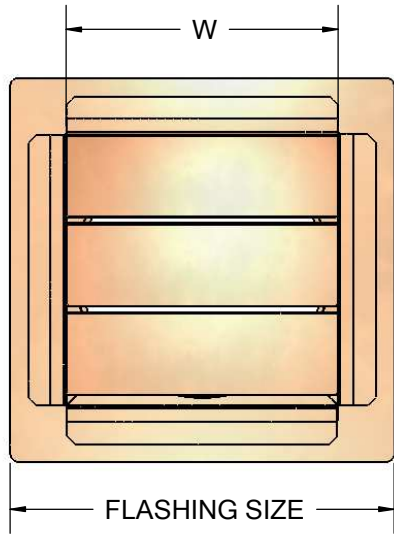

LOW PROFILE DRYER VENT

STUCCO MOUNT

| | |
|-----------------|---------------------------------|
| MATERIAL | 16 oz copper or stainless steel |
|-----------------|---------------------------------|

| PART # | VENT SIZE | W x H | FLASHING SIZE |
|----------|-----------|---------------|---------------|
| WLPDV4J | 4" | 4.5" x 4.5" | 8" x 8" |
| WLPDV6J | 6" | 6.5" x 6.5" | 10" x 10" |
| WLPDV8J | 8" | 8.5" x 8.5" | 12" x 12" |
| WLPDV10J | 10" | 10.5" x 10.5" | 14" x 14" |
| WLPDV12J | 12" | 12.5" x 12.5" | 16" x 16" |