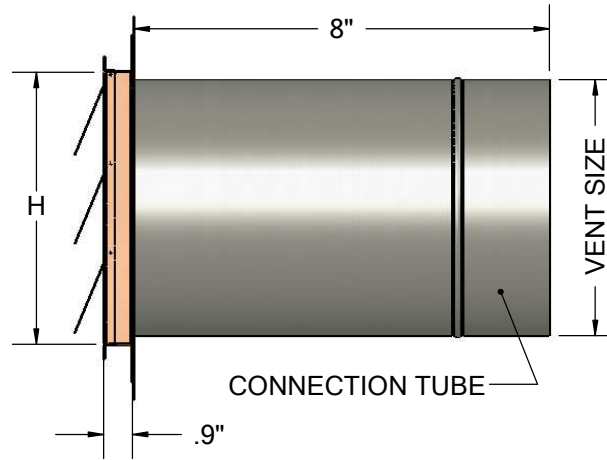

LOW PROFILE DRYER VENT

STUCCO MOUNT

| | |
|-----------------|---------------------------------|
| MATERIAL | 16 oz copper or stainless steel |
|-----------------|---------------------------------|

| PART # | VENT SIZE | W x H | FLASHING SIZE |
|----------|-----------|---------------|---------------|
| WLPDV4J | 4" | 4.5" x 4.5" | 8" x 8" |
| WLPDV6J | 6" | 6.5" x 6.5" | 10" x 10" |
| WLPDV8J | 8" | 8.5" x 8.5" | 12" x 12" |
| WLPDV10J | 10" | 10.5" x 10.5" | 14" x 14" |
| WLPDV12J | 12" | 12.5" x 12.5" | 16" x 16" |