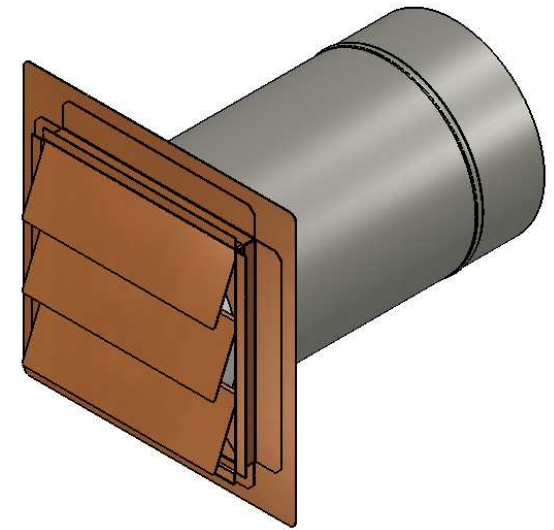

LOW PROFILE DRYER VENT

STUCCO MOUNT

| | |
|-----------------|---------------------------------|
| MATERIAL | 16 oz copper or stainless steel |
|-----------------|---------------------------------|

| PART # | VENT SIZE | W x H | FLASHING SIZE |
|----------|-----------|---------------|---------------|
| WLPDV4J | 4" | 4.5" x 4.5" | 8" x 8" |
| WLPDV6J | 6" | 6.5" x 6.5" | 10" x 10" |
| WLPDV8J | 8" | 8.5" x 8.5" | 12" x 12" |
| WLPDV10J | 10" | 10.5" x 10.5" | 14" x 14" |
| WLPDV12J | 12" | 12.5" x 12.5" | 16" x 16" |