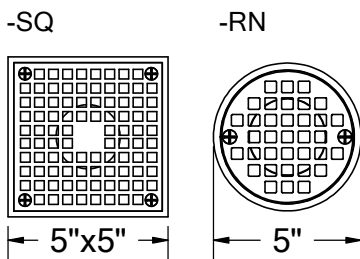

# RECESSED TILE DECK DRAIN

16 oz copper or 316 grade stainless steel flange. Designed for situations where lower height adjustment is required. Adjustable 5" square or 5" round nickel-bronze grate. Polished chrome and oil-rubbed bronze grate finishes available.

PART #	
BDCDR3NH	3" no-hub
BDCDR3TA	3" male thread
OPTIONS	
	16 oz copper flange
S-	stainless steel flange
-90	90° outlet connection
-SQ	square grate, ni-bronze, 5" x 5", 8.84 in <sup>2</sup> free area
-RN	round grate, ni-bronze, 5", 5.88 in <sup>2</sup> free area
GRATE FINISH	
-CG	polished chrome
-ORB	oil-rubbed bronze