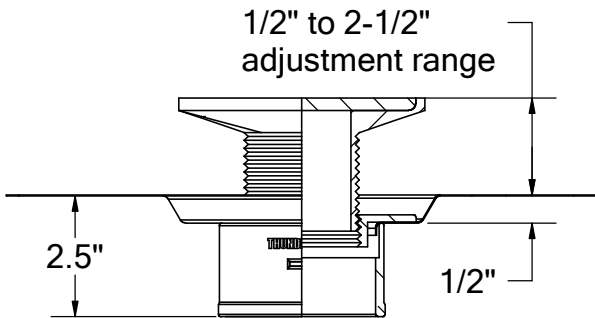

# RECESSED TILE DECK DRAIN

16 oz copper or 316 grade stainless steel flange. Designed for situations where lower height adjustment is required. Adjustable 5" square or 5" round nickel-bronze grate. Polished chrome and oil-rubbed bronze grate finishes available.

PART #	
BDCDR3NH	3" no-hub
BDCDR3TA	3" male thread
OPTIONS	
	16 oz copper flange
S-	stainless steel flange
-90	90° outlet connection
-SQ	square grate, ni-bronze, 5" x 5", 8.84 in <sup>2</sup> free area
-RN	round grate, ni-bronze, 5", 5.88 in <sup>2</sup> free area
GRATE FINISH	
-CG	polished chrome
-ORB	oil-rubbed bronze