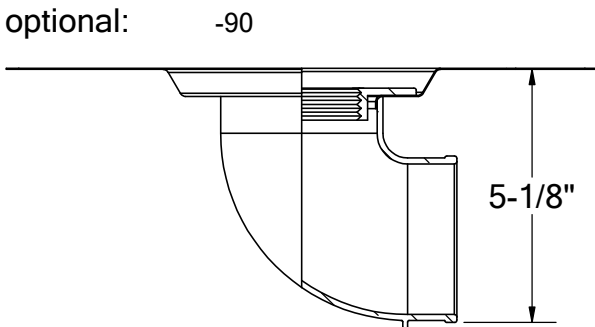

# RECESSED TILE DECK DRAIN

16 oz copper or 316 grade stainless steel flange. Designed for situations where lower height adjustment is required. Adjustable 5" square or 5" round nickel-bronze grate. Polished chrome and oil-rubbed bronze grate finishes available.

PART #	
BDCDR3NH	3" no-hub
BDCDR3TA	3" male thread
OPTIONS	
	16 oz copper flange
S-	stainless steel flange
-90	90° outlet connection
-SQ	square grate, ni-bronze, 5" x 5", 8.84 in <sup>2</sup> free area
-RN	round grate, ni-bronze, 5", 5.88 in <sup>2</sup> free area
GRATE FINISH	
-CG	polished chrome
-ORB	oil-rubbed bronze