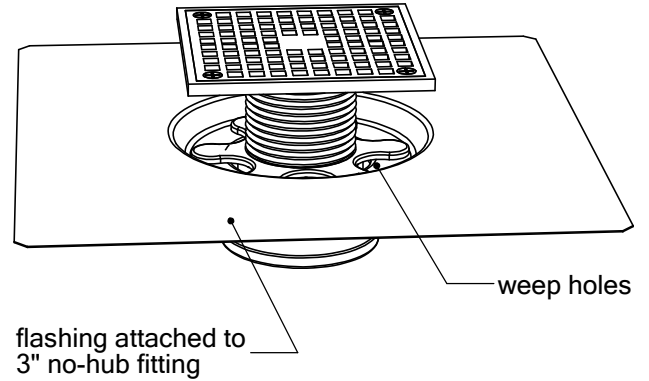

# RECESSED TILE DECK DRAIN

16 oz copper or 316 grade stainless steel flange. Designed for situations where lower height adjustment is required. Adjustable 5" square or 5" round nickel-bronze grate. Polished chrome and oil-rubbed bronze grate finishes available.

PART #	
BDCDR3NH	3" no-hub
BDCDR3TA	3" male thread
OPTIONS	
	16 oz copper flange
S-	stainless steel flange
-90	90° outlet connection
-SQ	square grate, ni-bronze, 5" x 5", 8.84 in <sup>2</sup> free area
-RN	round grate, ni-bronze, 5", 5.88 in <sup>2</sup> free area
GRATE FINISH	
-CG	polished chrome
-ORB	oil-rubbed bronze