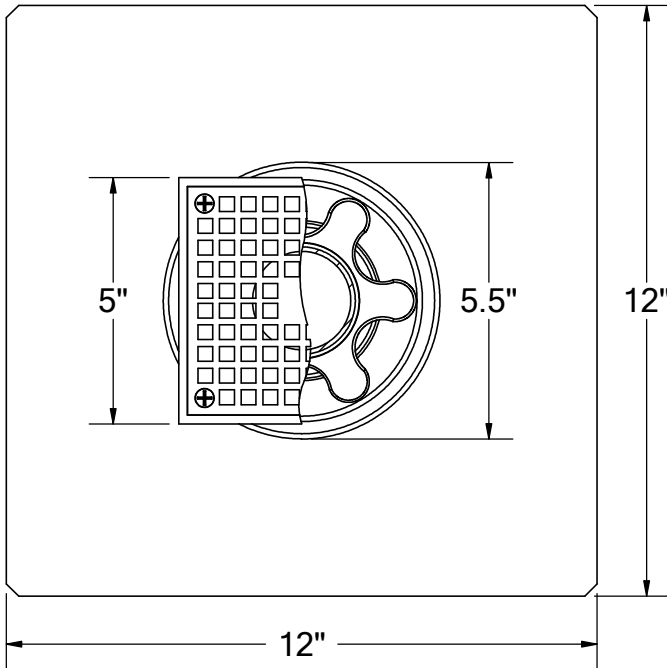

# RECESSED TILE DECK DRAIN

16 oz copper or 316 grade stainless steel flange. Designed for situations where lower height adjustment is required. Adjustable 5" square or 5" round nickel-bronze grate. Polished chrome and oil-rubbed bronze grate finishes available.

PART #	
BDCDR3NH	3" no-hub
BDCDR3TA	3" male thread
OPTIONS	
	16 oz copper flange
S-	stainless steel flange
-90	90° outlet connection
-SQ	square grate, ni-bronze, 5" x 5", 8.84 in <sup>2</sup> free area
-RN	round grate, ni-bronze, 5", 5.88 in <sup>2</sup> free area
GRATE FINISH	
-CG	polished chrome
-ORB	oil-rubbed bronze