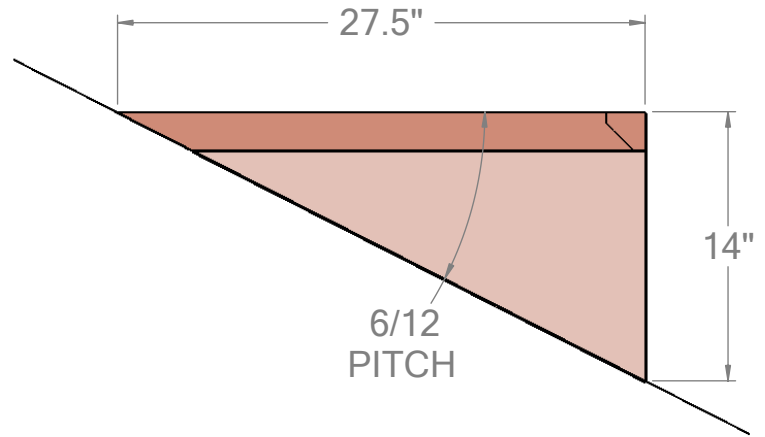

18" PEAK-TOP DORMER VENT

For 6-12 pitched roofs. Other pitches made to order.

81 in² LOUVER FREE AREA

THUNDERBIRD PRODUCTS
1895 Gillespie Way
El Cajon, CA 92020
Tel: (800) 658-2473
Fax: (619) 448-9072