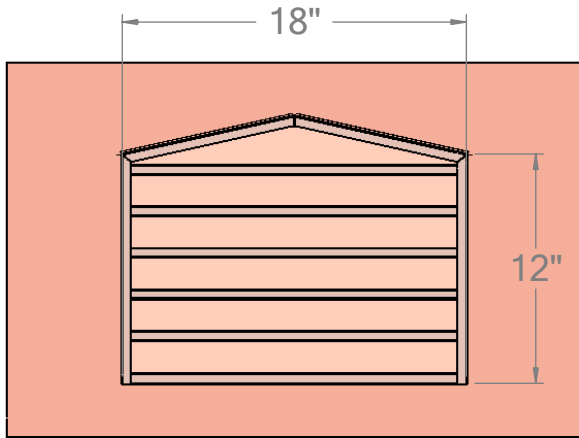

18" PEAK-TOP DORMER VENT

For 6-12 pitched roofs. Other pitches made to order.

81 in² LOUVER FREE AREA

THUNDERBIRD PRODUCTS
1895 Gillespie Way
El Cajon, CA 92020
Tel: (800) 658-2473
Fax: (619) 448-9072