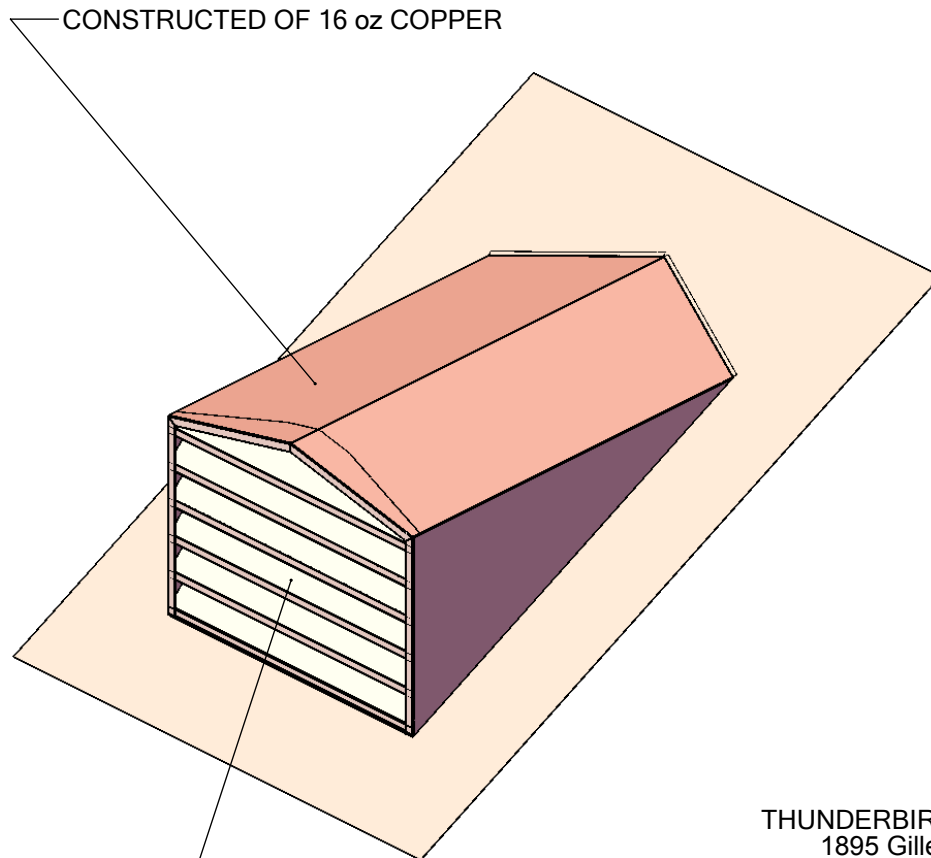

18" PEAK-TOP DORMER VENT

For 6-12 pitched roofs. Other pitches made to order.

81 in² LOUVER FREE AREA

THUNDERBIRD PRODUCTS
1895 Gillespie Way
El Cajon, CA 92020
Tel: (800) 658-2473
Fax: (619) 448-9072